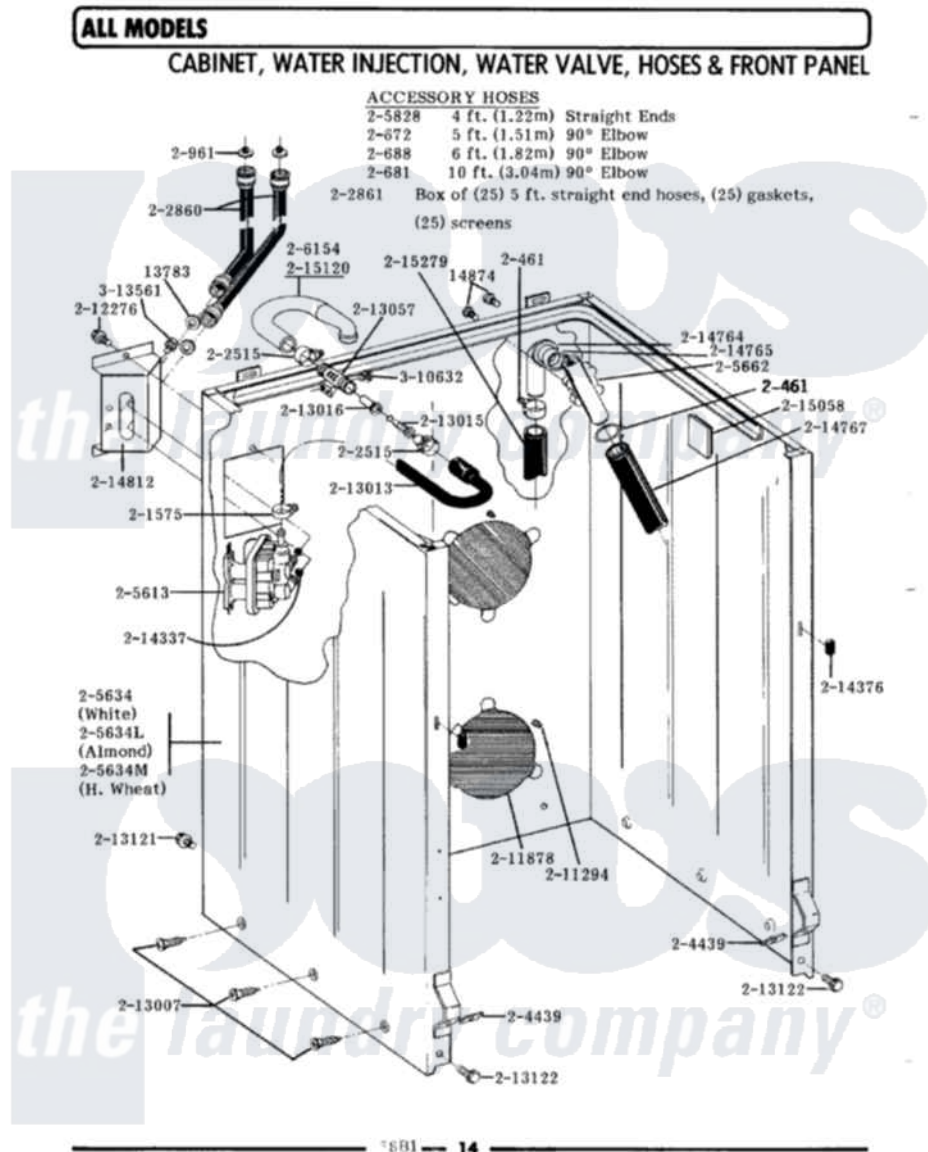

Maytag A210 03 - CBNT,WATER INJ & VALVE,HOSES & FRT PANEL

Maytag Residential Maytag A210 Washer Parts Parts Diagram 03 - CBNT,WATER INJ & VALVE,HOSES & FRT PANEL

Click on the part number to view part

Item	Original Part Number	Replaced By	Status	Part Description
1	Y013783			Washer, Inlet Hose
2	Y014874			Screw, Idler Arm And Sleeve
3	200461	285655		Clamp, Hose
4	200672	76314		Hose, Inlet 6 Ft. Hose With Elbow
5	200681	21001467		Hose- 10'
6	200688	76314		Hose, Inlet 6 Ft. Hose With Elbow
NI	Y200832			Capacitor
8	200961	12001413		Strainer And Washer Kit
9	201575			Clamp, Hose
10	202515	596669		Clamp, Manifold
11	202860			Inlet Hose Assembly
12	202861	202860		Inlet Hose Assembly
NI	203237			No.17 Wire With Terminal
14	204439			Screw And Fstner Assembly

15	205613		Water Valve
16	205634	22203319	Cabinet
19	205662	206638	Siphon Break
20	205828	202860	Inlet Hose Assembly
NI	206103		Capacitor Kit
22	206154		Injector Tube With Seal
NI	211149		Clip, Capacitor
24	211294	90767	Screw, 8A X 3/8 HeX Washer Head Tapping
25	211878	Not Available	PLATE, ACCESS
26	212276	W10116760	Screw
NI	212982	22001650	Fastener, Spring
"	212998	Not Available	PANEL, FRONT (WHT)
30	213007		Xfor Cabinet See Cabinet, Back
31	213013		Hose, Injector
32	213015		Nozzle, Injector
33	213016	216201	Nozzle
34	213057	22213057	Sleeve- In
35	213121	3400111	Screw, 12-14 X 5/8
36	213122	27001200	Screw
NI	213846		Guard, Belt
38	214337	96160	Screen
39	214376	22002331	Spacer, Front Panel
40	214764	208847	Elbow
41	214765		Gasket, Siphon Break
42	214767	22001448	Hose, Pump
43	214768	211704	Hose, Drain
44	214812	22002361	Bracket, Water Valve
45	200461	285655	Clamp, Hose
46	215058		Pad, Cabinet Bumper
47	215120		Seal For Injector Tube
48	Y310632	1163839	Screw
49	Y313561		Screw---NA