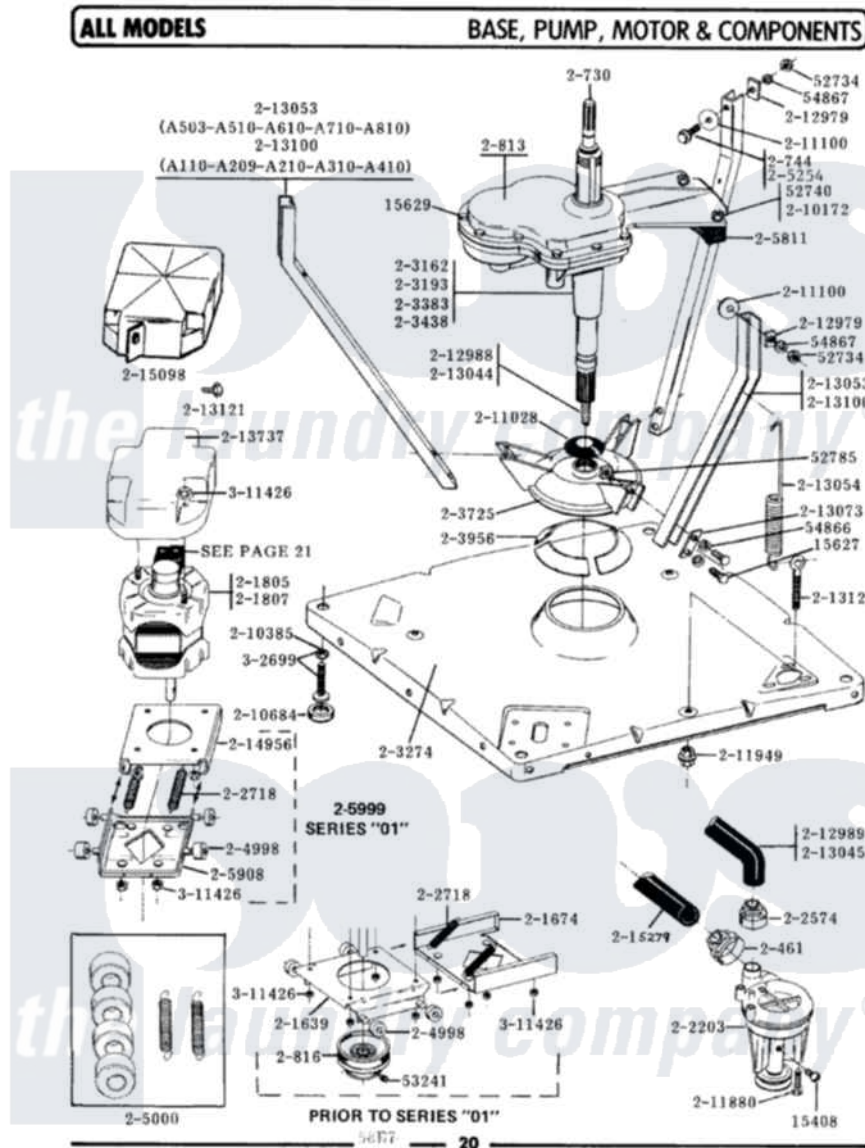

Maytag A210S 01 - BASE\PUMP\MOTOR

Maytag Residential Maytag A210S Washer Parts Parts Diagram 01 - BASE\PUMP\MOTOR
 Click on the part number to view part

Item	Original Part Number	Replaced By	Status	Part Description
1	Y015408	22003235		Screw, Bearing Insert
2	Y015627			Screw- Hex
3	Y015629			Bolt, Grinding Chamber
4	Y052734			Nut, Carrage Bolts And Bracket
5	Y052740	62739		Nut, Lock
6	Y052785			Nut, Brace To Damper
7	Y053241			Set Screw, Motor Pulley
8	Y054866	486009		Lockwasher
9	Y054867			Washer, Lock
10	200461	285655		Clamp, Hose
11	200730	22002124		Shaft- Agi
12	200744	W10175939		Bolt
NI	200750		Not Available	GEAR CASE COVER
14	200813		Not Available	GEAR CASE COVER ASSEMBLY
15	200816	6-2008160		Pulley- MO