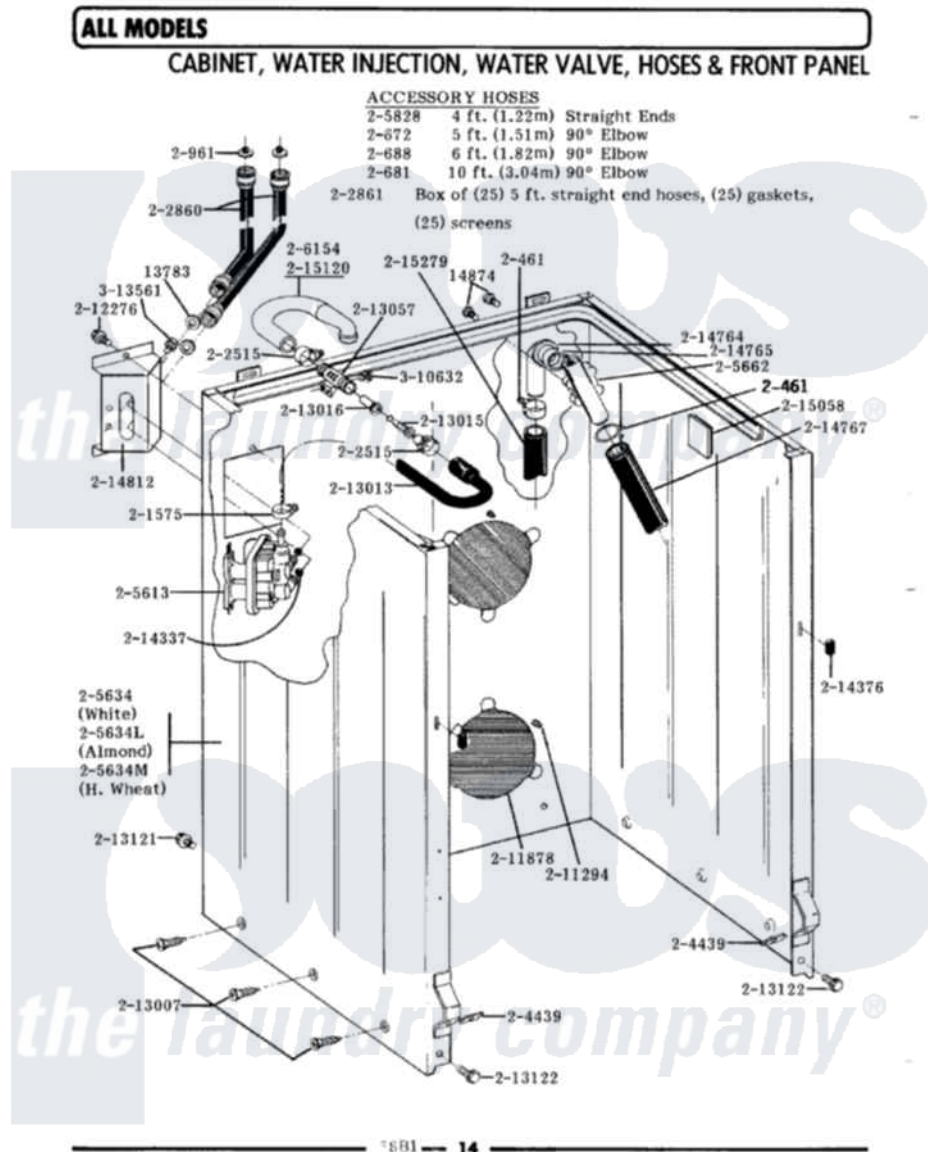

Maytag A210S 02 - CBNT,WATER INJ & VALVE,HOSES & FRT PANEL

Maytag Residential Maytag A210S Washer Parts Parts Diagram 02 - CBNT,WATER INJ & VALVE,HOSES & FRT PANEL

Click on the part number to view part

Item	Original Part Number	Replaced By	Status	Part Description
1	Y013783			Washer, Inlet Hose
2	Y014874			Screw, Idler Arm And Sleeve
3	200461	285655		Clamp, Hose
4	200672	76314		Hose, Inlet 6 Ft. Hose With Elbow
5	200681	21001467		Hose- 10'
6	200688	76314		Hose, Inlet 6 Ft. Hose With Elbow
NI	Y200832			Capacitor
8	200961	12001413		Strainer And Washer Kit
9	201575			Clamp, Hose
10	202515	596669		Clamp, Manifold
11	202860			Inlet Hose Assembly
12	202861	202860		Inlet Hose Assembly
NI	203237			No.17 Wire With Terminal
14	204439			Screw And Fstner Assembly

15	205613		Water Valve
16	205634	22203319	Cabinet
19	205662	206638	Siphon Break
20	205828	202860	Inlet Hose Assembly
NI	206103		Capacitor Kit
22	206154		Injector Tube With Seal
NI	211149		Clip, Capacitor
24	211294	90767	Screw, 8A X 3/8 HeX Washer Head Tapping
25	211878	Not Available	PLATE, ACCESS
26	212276	W10116760	Screw
NI	212982	22001650	Fastener, Spring
"	212998	Not Available	PANEL, FRONT (WHT)
30	213007		Xfor Cabinet See Cabinet, Back
31	213013		Hose, Injector
32	213015		Nozzle, Injector
33	213016	216201	Nozzle
34	213057	22213057	Sleeve- In
35	213121	3400111	Screw, 12-14 X 5/8
36	213122	27001200	Screw
NI	213846		Guard, Belt
38	214337	96160	Screen
39	214376	22002331	Spacer, Front Panel
40	214764	208847	Elbow
41	214765		Gasket, Siphon Break
42	214767	22001448	Hose, Pump
43	214768	211704	Hose, Drain
44	214812	22002361	Bracket, Water Valve
45	200461	285655	Clamp, Hose
46	215058		Pad, Cabinet Bumper
47	215120		Seal For Injector Tube
48	Y310632	1163839	Screw
49	Y313561		Screw---NA