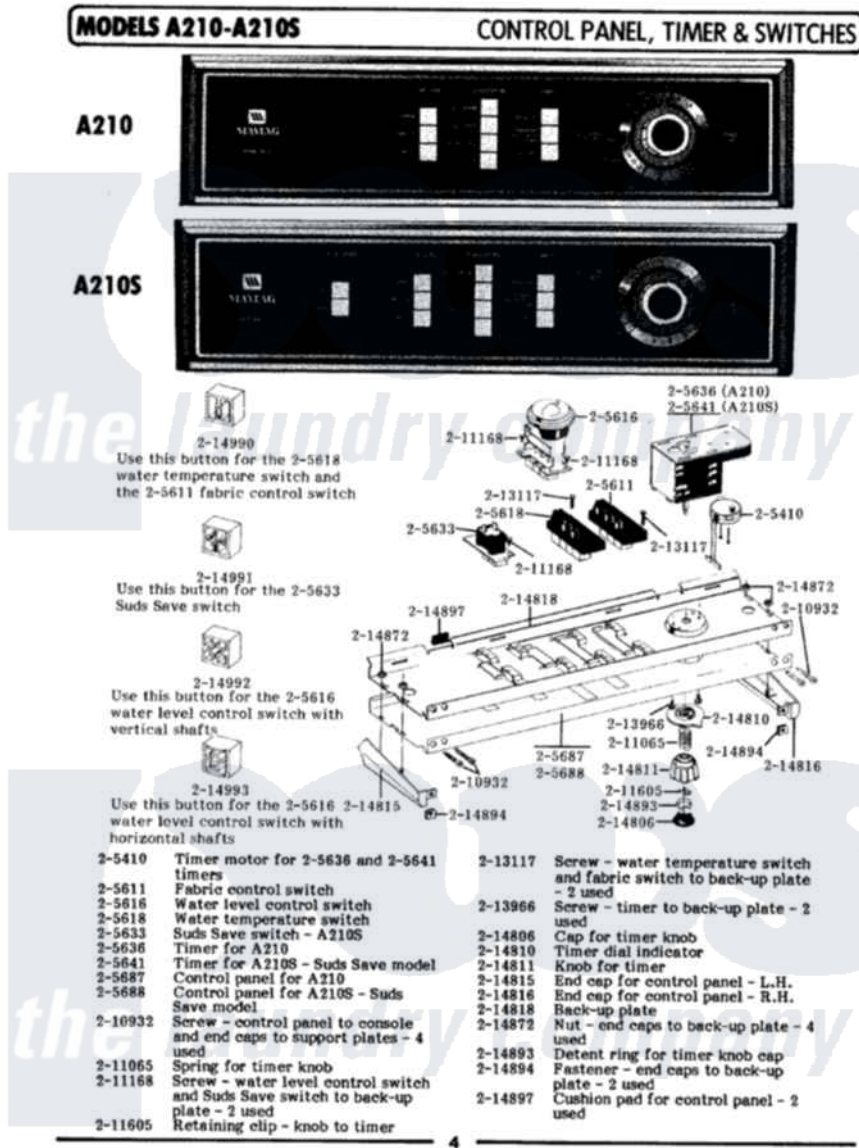

Maytag A210S 04 - CONTROL PANEL, TIMER & SWITCHES

Maytag Residential Maytag A210S Washer Parts Parts Diagram 04 - CONTROL PANEL, TIMER & SWITCHES
Click on the part number to view part

Item	Original Part Number	Replaced By	Status	Part Description
1	205410		Not Available	TIMER MOTOR 120-60
2	205611			Fabric Control Switch
3	205616			Water Level Control Switch
4	205618		Not Available	WATER TEMPERATURE SWITCH
5	205633			Suds Save Switch
7	205641			Timer N/a
9	205688		Not Available	CONTROL PANEL
10	210932			Screw, No.8 X 9/16 Ctsk Note: Screw, Inlet Duct
11	211065			Spring, Index Wheel
12	211168	W10139210		Screw, 8-18 X 5/16
13	211605			Bezel, Timer Dial
14	213117	67006908		Screw, Ice Rack
15	213966	3400014		Screw
16	214806		Not Available	CAP FOR TIMER KNOB
17	214810	22001571		Bezel, Timer Dial

18	214811		Knob For Timer
NI	214815		End Cap F/Control Panel-LH
20	214816		End Cap F/Control Panel-RH
21	214818		Back Up Plate
22	214872		Palnut, End Cap Note: Nut, Lamp Holder
23	214893	Not Available	DETENT RING F/TIMER KNOB CA
24	214894		Fastener, End Cap
25	214897		Pad, Control Panel