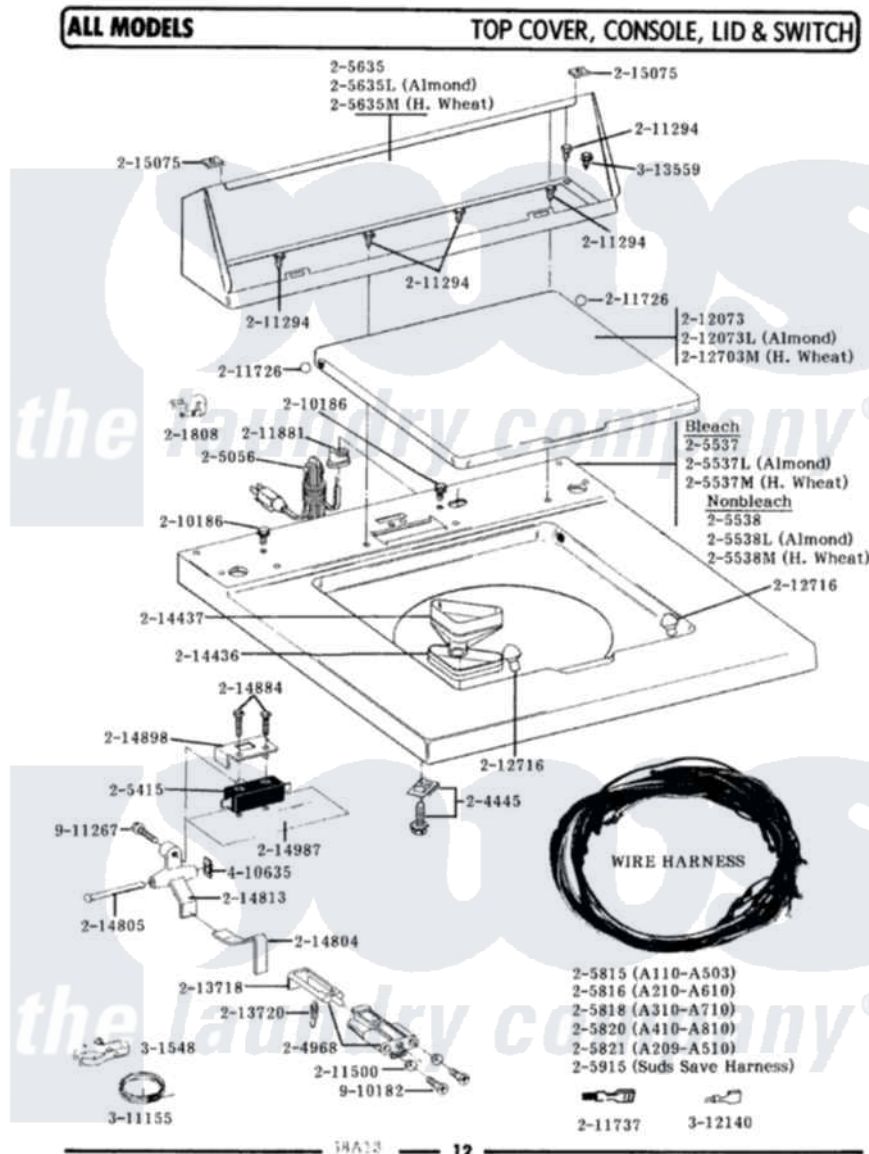

Maytag A210S 06 - TOP COVER\CONSOLE\LID SWITCH

Maytag Residential Maytag A210S Washer Parts Parts Diagram 06 - TOP COVER\CONSOLE\LID SWITCH
 Click on the part number to view part

Item	Original Part Number	Replaced By	Status	Part Description
1	Y201808			Converter
2	204445			Screw And Fastener Assembly
3	204968			Plunger And Bracket Assembly--W
4	205056	204590		Cord, Power
5	205415	279347		Switch-Lid
6	205537			Top Cover-White
8	205635			Console
10	205816		Not Available	MAIN WIRE HARNESS
11	205915		Not Available	SUDS SAVE HARNESS
12	210186	3370225		Screw
13	211294	90767		Screw, 8A X 3/8 HeX Washer Head Tapping
14	211500			Washer, Bracket To Top Cover
15	211726			Hinge, Ball Lid
16	211737	248562		Terminal
17	211881			Grommet, Cord Part Not Used-

17	211001		Gas Models Only
18	212073		LID (WHITE)
20	212716		Bumper, Lid
21	213718		Plunger, Lid Switch
22	213720		Spring, Lid Switch
25	214804		Unbalance Lever
26	214805		Pin For Unbalance Lever
27	214813	Not Available	LEVER FOR LID SWITCH
28	214884	213501	Screw, No.6-20 X 1-1/8 Inch
29	214898		Cover For Lid Switch
30	214987		Moisture Barrier For Switch
31	215075		Fastener, Control Panel To Console
32	301548		Clamp, Ground Wire
33	311155		Ground Wire And Clamp
34	Y312140		Wire Connector
35	Y313559		Screw
36	410635		Fastener
37	910182	25-7809	Screw, No.6-20 1/2 Flthd Torx
38	911267		Screw, Pump Cover