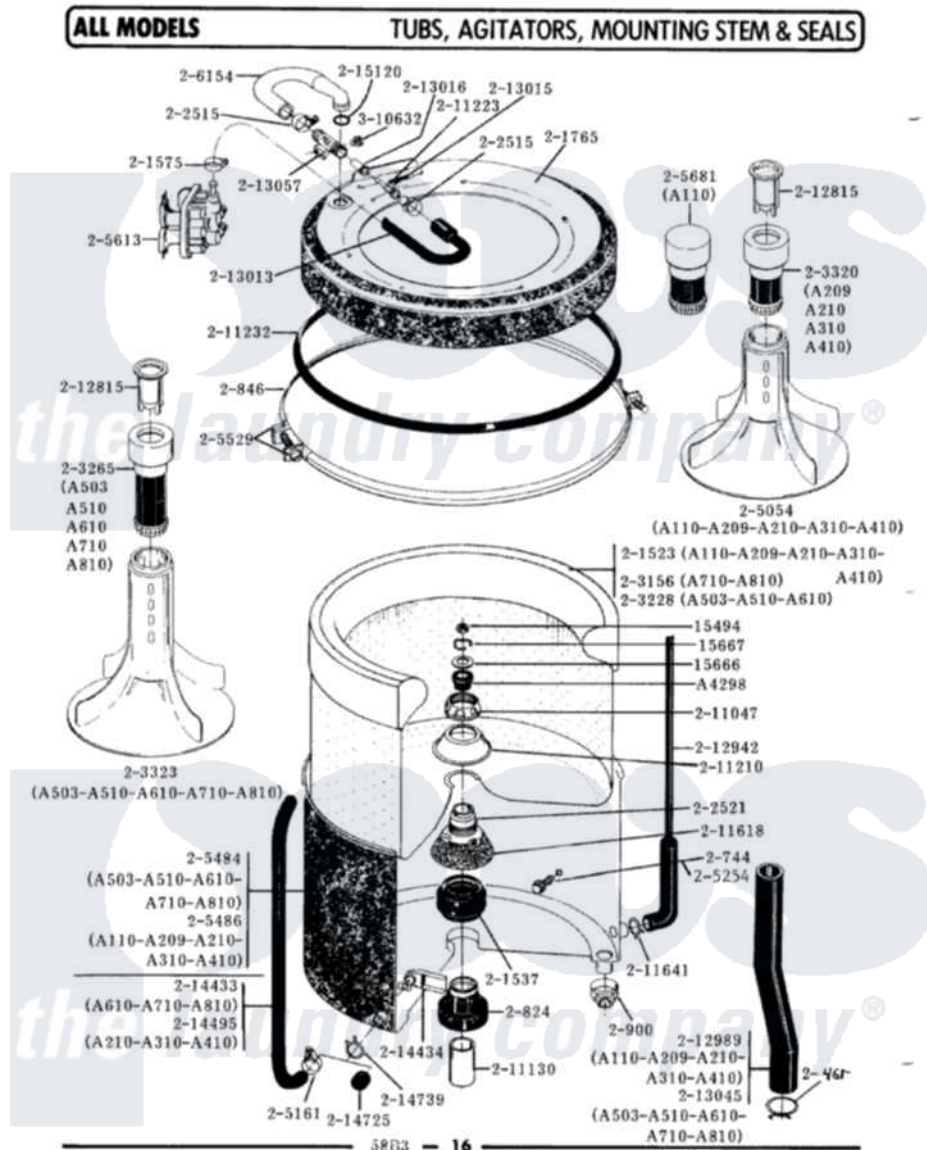

# Maytag A210S 09 - TUB, AGITATOR, MOUNTING STEM & SEAL

Maytag Residential Maytag A210S Washer Parts Parts Diagram 09 - TUB, AGITATOR, MOUNTING STEM & SEAL  
 Click on the part number to view part

Item	Original Part Number	Replaced By	Status	Part Description
1	A04298		Not Available	SEAL, AGITATOR DRIVE SHAFT
2	<a href="#">Y015494</a>			Stop Ring-Agitator Shaft
3	<a href="#">Y015666</a>			Washer, Retaining -
4	<a href="#">Y015667</a>			Retaining Ring
NI	<a href="#">Y054867</a>			Washer, Lock
6	200744	<a href="#">W10175939</a>		Bolt
7	200824	<a href="#">6-2040130</a>		Tub Bearin
8	<a href="#">200846</a>			Clamp - Tub Cover
9	200900	<a href="#">616099</a>		Clamp
10	201523		Not Available	INNER TUB
11	201537	<a href="#">6-2095720</a>		Mounting S
12	<a href="#">201575</a>			Clamp, Hose
13	201765		Not Available	COVER, TUB
14	202515	<a href="#">596669</a>		Clamp, Manifold
15	202521	<a href="#">6-2095720</a>		Mounting S
16	204012	<a href="#">6-2095720</a>		Mounting S