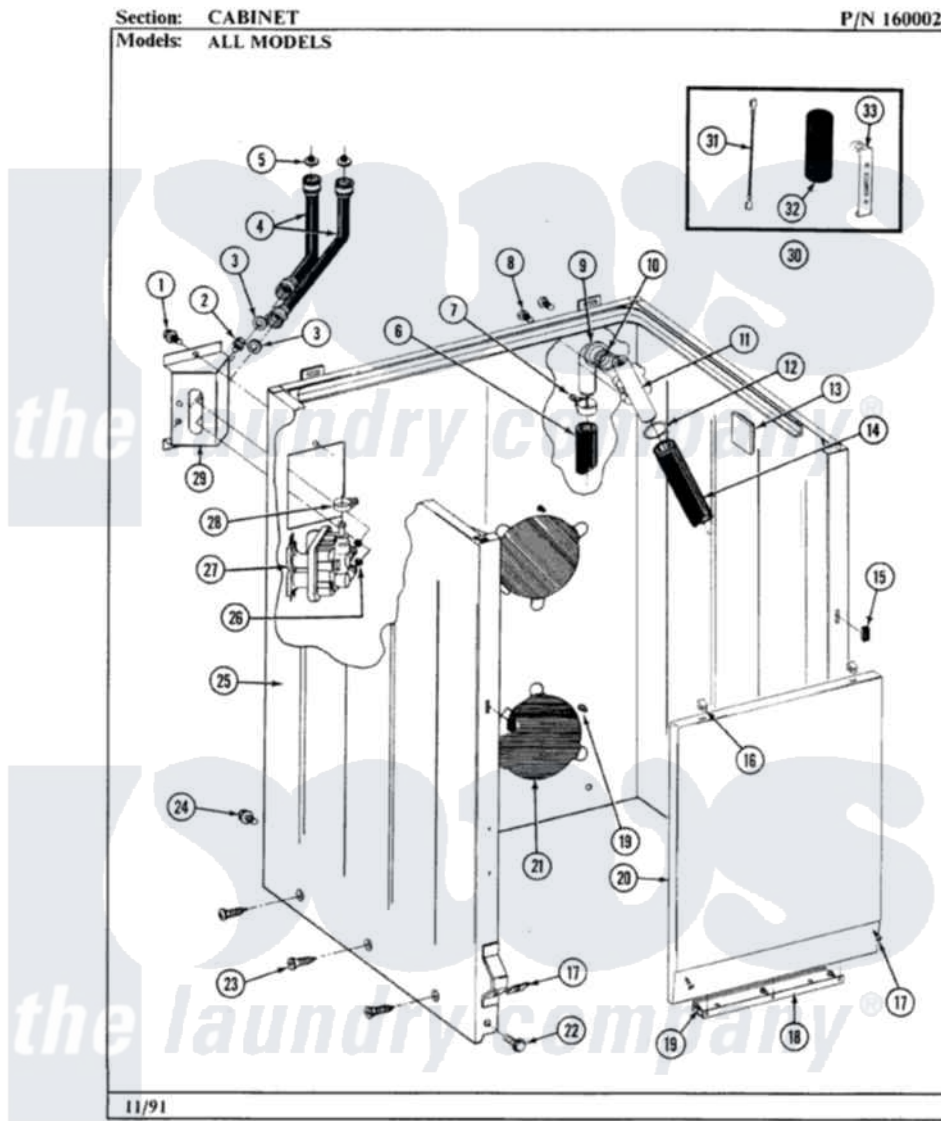

Maytag A211 02 - CABINET

16

Maytag [Residential Maytag A211 Washer Parts](#) Parts Diagram 02 - CABINET
Click on the part number to view part

Item	Original Part Number	Replaced By	Status	Part Description
1	212276	W10116760		Screw
2	Y313561			Screw---NA
3	Y013783			Washer, Inlet Hose
4	202860			Inlet Hose Assembly
5	200961	12001413		Strainer And Washer Kit
6	215279	22003410		Hose, Drain
7	200461	285655		Clamp, Hose
8	Y014874			Screw, Idler Arm And Sleeve
9	214764	208847		Elbow
10	214765			Gasket, Siphon Break
11	206638			Siphon Break
12	200461	285655		Clamp, Hose
13	215058			Pad, Cabinet Bumper
14	214767	22001448		Hose, Pump
15	214376	22002331		Spacer, Front Panel
16	212982	22001650		Fastener, Spring

17	204439		Screw And Fstner Assembly
18	213846		Guard, Belt
19	211294	90767	Screw, 8A X 3/8 HeX Washer Head Tapping
20	212998	Not Available	PANEL, FRONT (WHT)
21	211878	Not Available	PLATE, ACCESS
22	213122	27001200	Screw
23	213007		Xfor Cabinet See Cabinet, Back
24	213121	3400111	Screw, 12-14 X 5/8
25	203319	22203319	Cabinet
26	214337	96160	Screen
27	205613		Water Valve
28	201575		Clamp, Hose
29	214812	22002361	Bracket, Water Valve
30	206103		Capacitor Kit
31	203237		No.17 Wire With Terminal
32	Y200832		Capacitor
33	211149		Clip, Capacitor