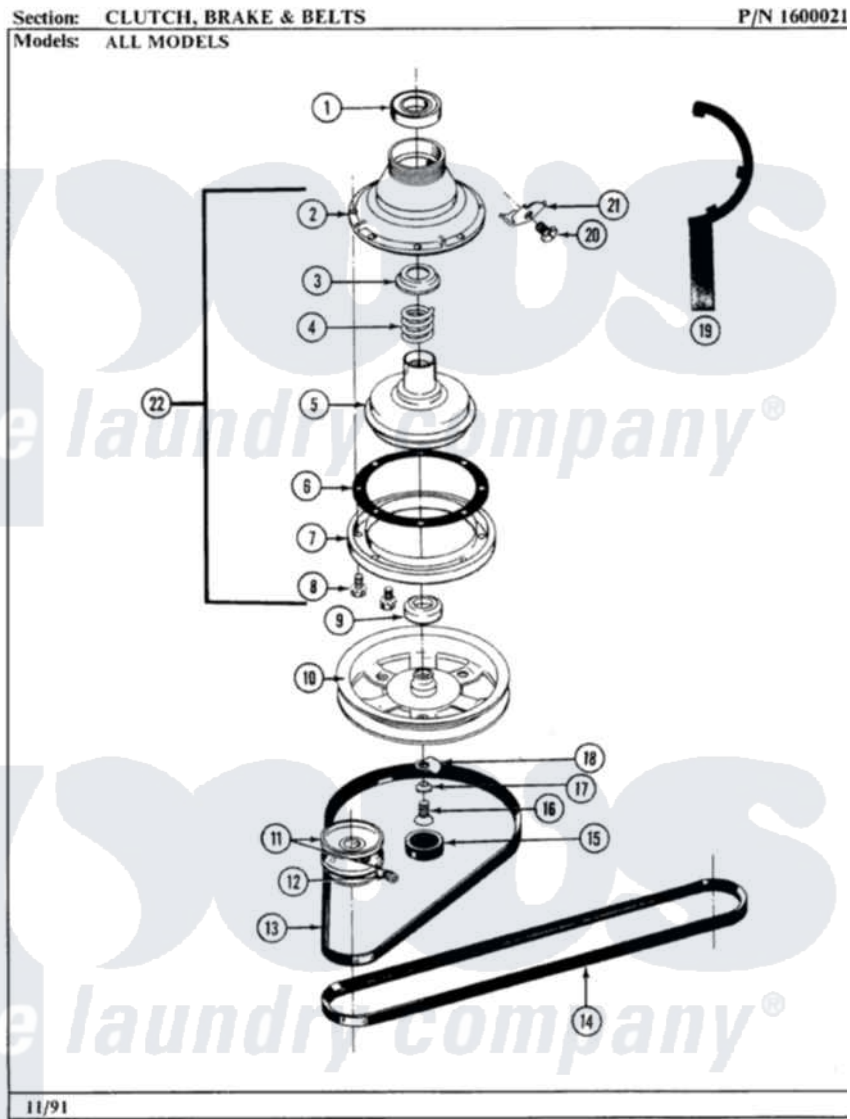

Maytag A211 03 - CLUTCH, BRAKE & BELTS

30

Maytag Residential Maytag A211 Washer Parts Parts Diagram 03 - CLUTCH, BRAKE & BELTS
 Click on the part number to view part

Item	Original Part Number	Replaced By	Status	Part Description
1	Y200720	22003441		Bearing, Rear
2	211045	6-2011900		Brake Asse
3	211039	6-2011900		Brake Asse
4	211041	6-2011900		Brake Asse
5	201126	6-2011900		Brake Asse
6	211042	6-2011900		Brake Asse
7	211043	6-2011900		Brake Asse
8	211000			SCREW, BRAKE DRUM (HEX HEAD)
9	200835			Bearing, Brake Rotor
10	211059	6-2301530		Pulley
11	200816	6-2008160		Pulley- MO
12	Y053241			Set Screw, Motor Pulley
13	211125			V Belt, Drive Pulley
14	211124			Part Not Used
15	211038		Not Available	CAP, OIL RETAINER
16	211375	681582		Screw

17	211090	22003555	Washer, Stop Lug
18	211089		Lug, Stop Pulley
19	Y038315	038315	Tool
20	213326		Bolt, Sems Retaining Clip
21	213325		Clip, Retaining
22	201190	6-2011900	Brake Asse