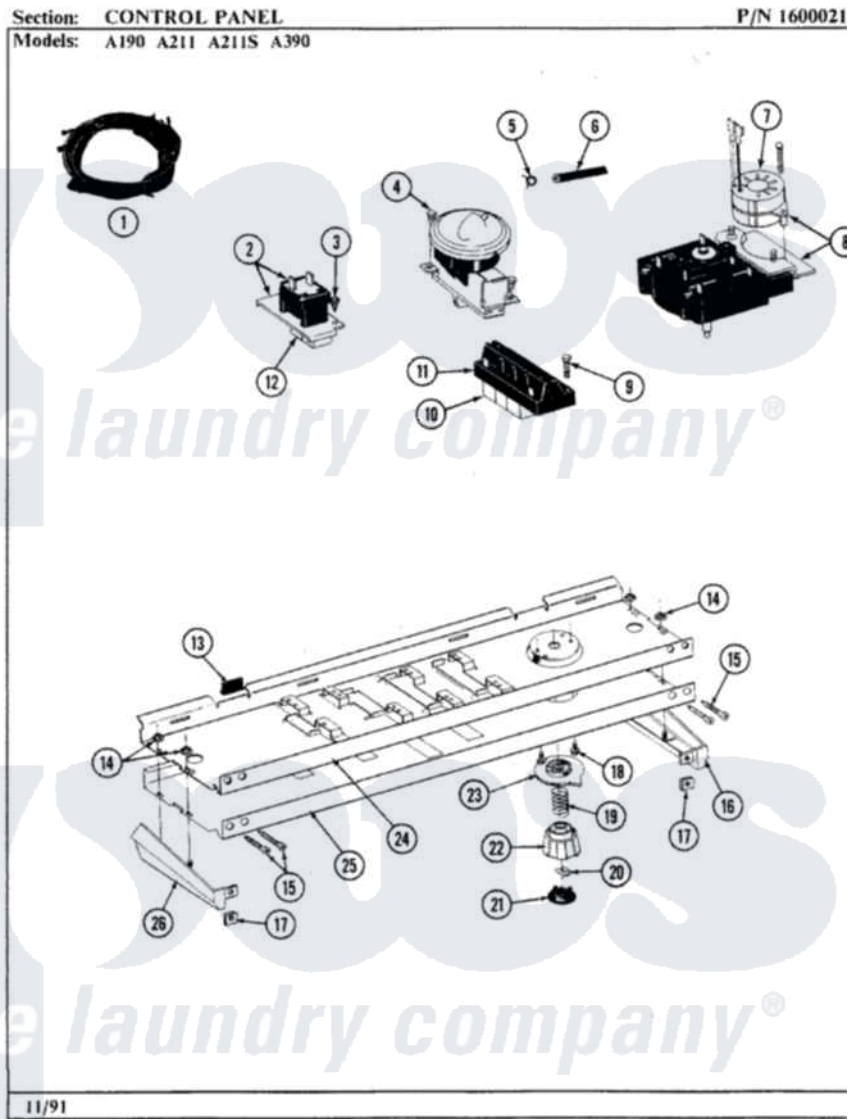

Maytag A211 04 - CONTROL PANEL

4

Maytag Residential Maytag A211 Washer Parts Parts Diagram 04 - CONTROL PANEL
 Click on the part number to view part

Item	Original Part Number	Replaced By	Status	Part Description
1	206231			Wire Harness
3	211168	W10139210		Screw, 8-18 X 5/16
4	206222		Not Available	INFINITE WATER LEVEL SWITCH
5	410296	596669		Clamp, Manifold
6	212942	22001619		Tube, Water Level Switch
7	205033	22205033		Motor- Tim
8	206230			Timer
9	213117	67006908		Screw, Ice Rack
10	215211			Button For Switch
11	206216			Water Temperature Switch
13	214897			Pad, Control Panel
14	214872			Palnut, End Cap Note: Nut, Lamp Holder
15	210932			Screw, No.8 X 9/16 Ctsk Note: Screw, Inlet Duct
16	214816			End Cap F/Control Panel-RH

17	214894		Fastener, End Cap
18	213966	3400014	Screw
19	211065		Spring, Index Wheel
20	211605		Bezel, Timer Dial
21	215164	Not Available	CAP FOR KNOB
22	215162		Timer Knob
23	215161	22001571	Bezel, Timer Dial
24	214809		Back Up Plate
25	206559	Not Available	CONTROL PANEL
26	214815		End Cap F/Control Panel-LH