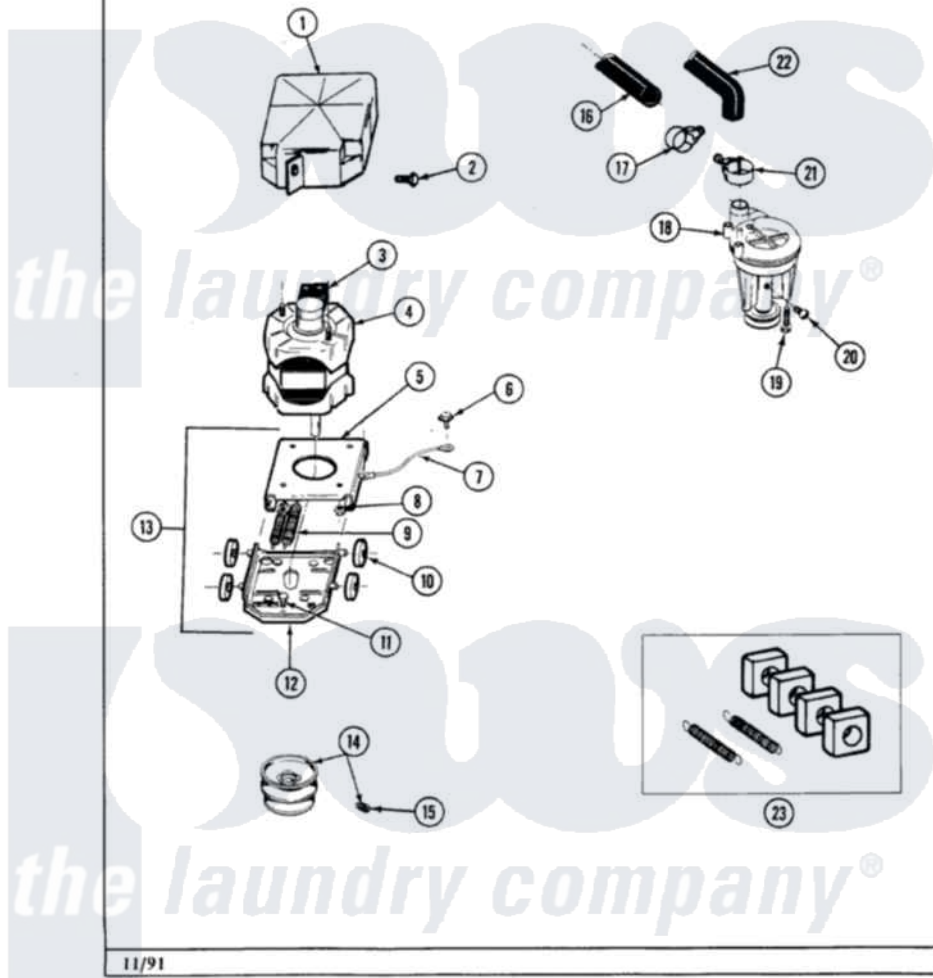

# Maytag A211 05 - MOTOR & PUMP ASSEMBLY

Section: MOTOR & PUMP ASSEMBLY

P/N 1600021

Models: ALL MODELS

11/91

28

Maytag [Residential Maytag A211 Washer Parts](#) Parts Diagram 05 - MOTOR & PUMP ASSEMBLY

[Click on the part number to view part](#)

Item	Original Part Number	Replaced By	Status	Part Description
1	<a href="#">215098</a>			Shield, Motor
2	213121	<a href="#">3400111</a>		Screw, 12-14 X 5/8
3	205133		Not Available	(PROD. IDNo. 2-1664-8 & 2-5463)
"	206505		Not Available	PROD. No.201664-15, & No.205463-3.
"	205132		Not Available	SWITCH, MOTOR EXTERNAL START No.201664-14,205463-4 & 201800-4
4	201805	<a href="#">12002351</a>		Motor-Drive
5	<a href="#">214956</a>			Motor Mount Assembly
6	210186	<a href="#">3370225</a>		Screw
7	<a href="#">901220</a>			Ground Wire
8	Y311426	<a href="#">3400029</a>		Nut, Adapter Plate
9	<a href="#">202718</a>			Springs, Tension
10	204998	<a href="#">205000</a>		Roller And Spring Kit 4+Spr
11	<a href="#">Y313561</a>			Screw----NA
12	<a href="#">205908</a>			Motor Mount Assembly

13	<a href="#">205999</a>		Motor Mount Assembly
14	200816	<a href="#">6-2008160</a>	Pulley- MO
15	<a href="#">Y053241</a>		Set Screw, Motor Pulley
16	214767	<a href="#">22001448</a>	Hose, Pump
17	200461	<a href="#">285655</a>	Clamp, Hose
18	202203	<a href="#">6-2022030</a>	Pump As Pa
19	<a href="#">211880</a>		Screw, HeX Head No.10 X 1/2 Inc
20	Y015408	<a href="#">22003235</a>	Screw, Bearing Insert
21	202574	<a href="#">3367052</a>	Clamp, Hose
22	<a href="#">Y212989</a>		Hose, Outer Tub To Pump
23	<a href="#">205000</a>		Roller And Spring Kit 4+Spr