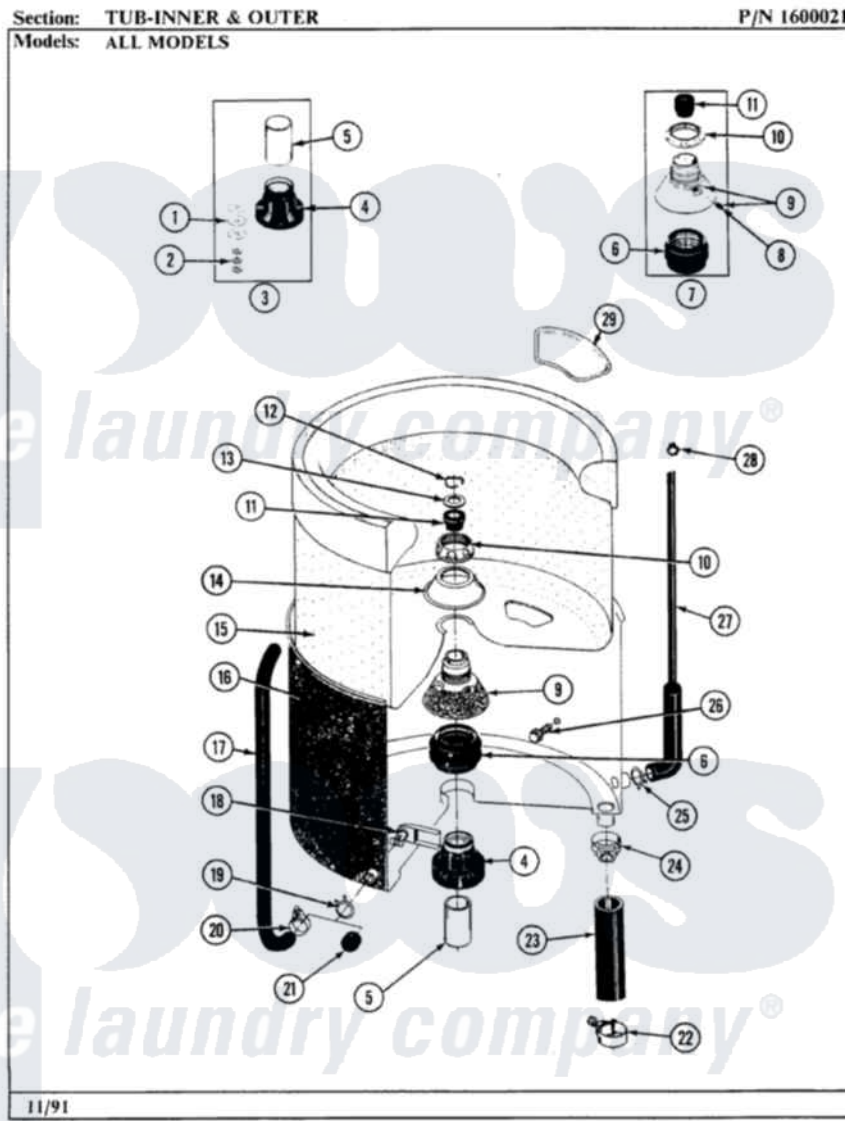

Maytag A211 09 - TUB-INNER & OUTER

20

Maytag [Residential Maytag A211 Washer Parts](#) Parts Diagram 09 - TUB-INNER & OUTER
Click on the part number to view part

Item	Original Part Number	Replaced By	Status	Part Description
1	211100			Washer, Outer Tub
2	Y054867			Washer, Lock
3	204013	6-2040130		Tub Bearin
4	200824	6-2040130		Tub Bearin
5	211130			Bearing Liner, Tub Bearing
6	201537	6-2095720		Mounting S
7	204012	6-2095720		Mounting S
8	211618	22001423		Set Screw, Mounting Stem
9	202521	6-2095720		Mounting S
10	211047	6-2110472		Nut- Clamp
11	Y0A4298	6-0A57420		Seal- Agitator
12	Y015667			Retaining Ring
13	Y015666			Washer, Retaining -
14	211210			Washer, Clamping Nut
15	201523		Not Available	INNER TUB
16	205486		Not Available	PART NOT USED

18	214434		Spout, Deflector
19	214739	596669	Clamp, Manifold
20	205161	489503	Clamp
21	214725		Cap For Spout-Outer Tub
22	200461	285655	Clamp, Hose
23	Y212989		Hose, Outer Tub To Pump
24	200900	616099	Clamp
25	211641		Clamp, 1-1/16"
26	200744	W10175939	Bolt
"	205254	W10175938	Bolt
27	212942	22001619	Tube, Water Level Switch
28	410296	596669	Clamp, Manifold