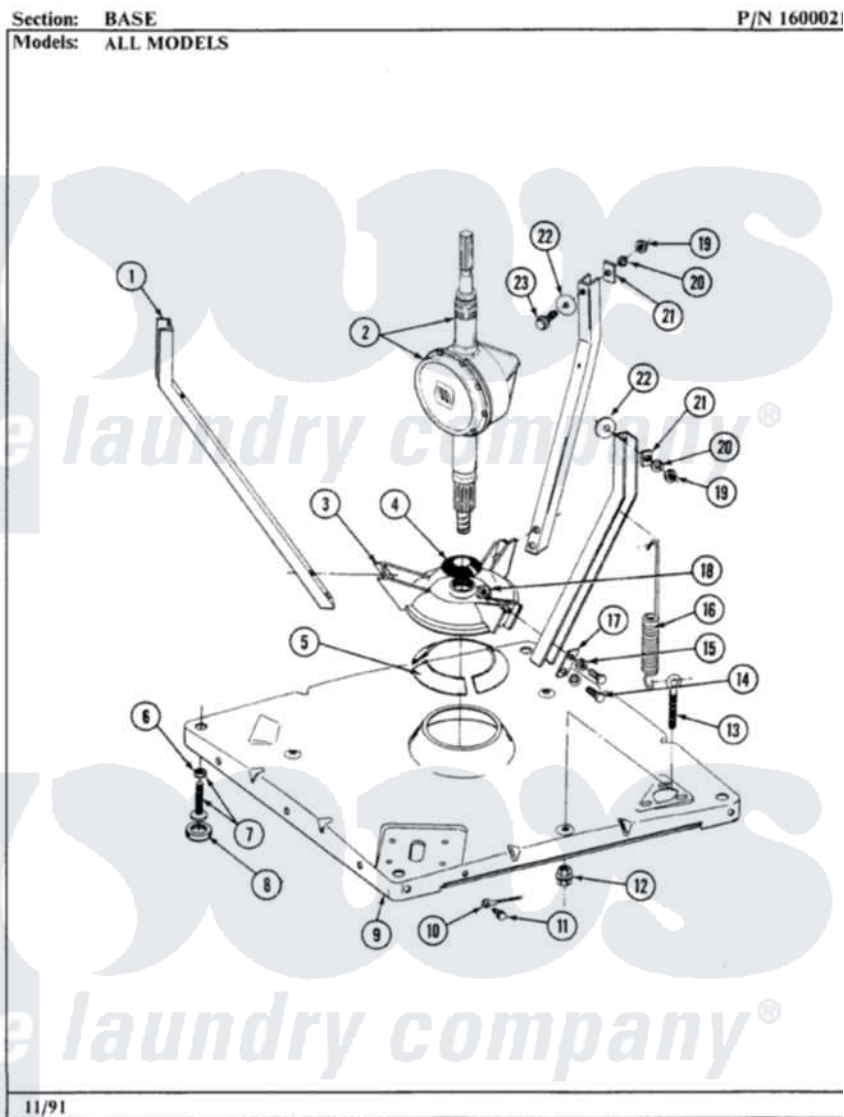

# Maytag A211S 01 - BASE

26

Maytag [Residential Maytag A211S Washer Parts](#) Parts Diagram 01 - BASE  
 Click on the part number to view part

Item	Original Part Number	Replaced By	Status	Part Description
1	213100		Not Available	PART NOT USED
2	206708	<a href="#">6-2097790</a>		Transmison
3	<a href="#">203725</a>			Damper W/Bolt And Clip
4	211028	<a href="#">22001586</a>		Deflector, Water
5	<a href="#">203956</a>			Damper Pad Kit
6	<a href="#">210385</a>			Lock Nut For Adjustable Leg
7	Y302699	<a href="#">22003428</a>		Leg, Adjustable
8	<a href="#">210684</a>			Foot, Adjustable Leg
9	<a href="#">203274</a>			Base With Damper Pads
10	<a href="#">204807</a>			Ground Wire, Supp. Plte To Top Cover
11	210186	<a href="#">3370225</a>		Screw
12	<a href="#">211949</a>			Nut, Adjustment Eyebolt
13	213120	<a href="#">216416</a>		Bolt, Eye/Centering Spring
14	<a href="#">Y015627</a>			Screw- Hex
15	911852	<a href="#">486009</a>		Lockwasher
16	<a href="#">213054</a>			Centering Spring - 3 Used

17	<a href="#">213073</a>		Washer, Double Brace
18	<a href="#">Y052785</a>		Nut, Brace To Damper
19	<a href="#">Y052734</a>		Nut, Carrage Bolts And Bracket
20	<a href="#">Y054867</a>		Washer, Lock
21	212979	Not Available	WASHER, TUB BRACE
22	<a href="#">211100</a>		Washer, Outer Tub
23	200744	<a href="#">W10175939</a>	Bolt
"	205254	<a href="#">W10175938</a>	Bolt