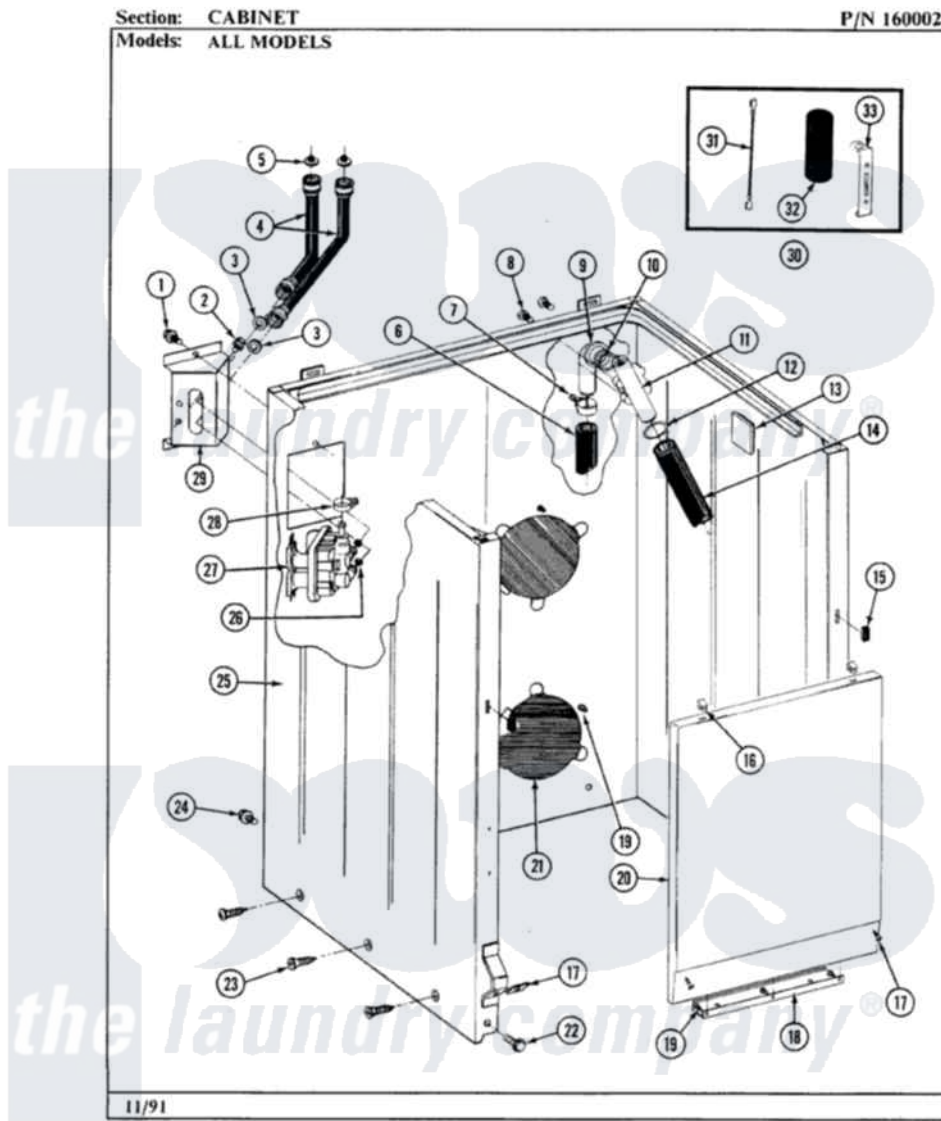

Maytag A211S 02 - CABINET

16

Maytag Residential Maytag A211S Washer Parts Parts Diagram 02 - CABINET
Click on the part number to view part

Item	Original Part Number	Replaced By	Status	Part Description
1	212276	W10116760		Screw
2	Y313561			Screw---NA
3	Y013783			Washer, Inlet Hose
4	202860			Inlet Hose Assembly
5	200961	12001413		Strainer And Washer Kit
6	215279	22003410		Hose, Drain
7	200461	285655		Clamp, Hose
8	Y014874			Screw, Idler Arm And Sleeve
9	214764	208847		Elbow
10	214765			Gasket, Siphon Break
11	206638			Siphon Break
12	200461	285655		Clamp, Hose
13	215058			Pad, Cabinet Bumper
14	214767	22001448		Hose, Pump
15	214376	22002331		Spacer, Front Panel
16	212982	22001650		Fastener, Spring

17	204439		Screw And Fstner Assembly
18	213846		Guard, Belt
19	211294	90767	Screw, 8A X 3/8 HeX Washer Head Tapping
20	212998	Not Available	PANEL, FRONT (WHT)
21	211878	Not Available	PLATE, ACCESS
22	213122	27001200	Screw
23	213007		Xfor Cabinet See Cabinet, Back
24	213121	3400111	Screw, 12-14 X 5/8
25	203319	22203319	Cabinet
26	214337	96160	Screen
27	205613		Water Valve
28	201575		Clamp, Hose
29	214812	22002361	Bracket, Water Valve
30	206103		Capacitor Kit
31	203237		No.17 Wire With Terminal
32	Y200832		Capacitor
33	211149		Clip, Capacitor