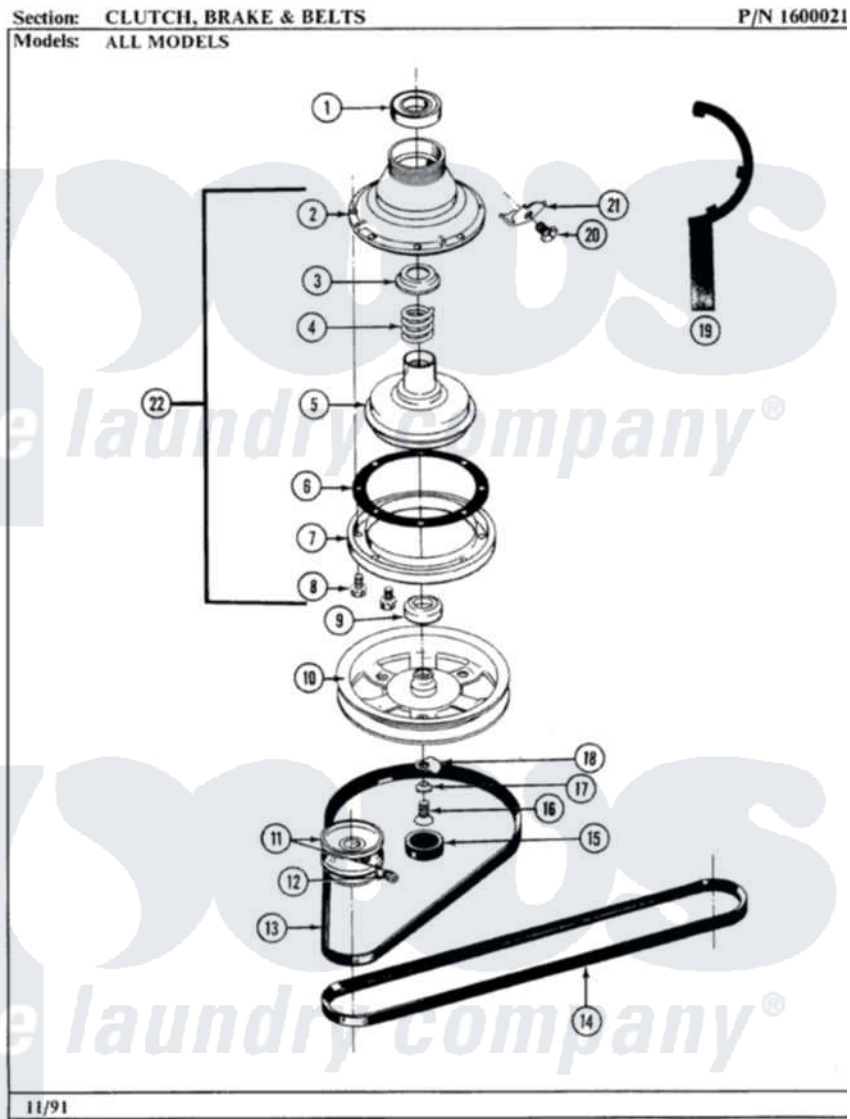

Maytag A211S 03 - CLUTCH, BRAKE & BELTS

30

Maytag Residential Maytag A211S Washer Parts Parts Diagram 03 - CLUTCH, BRAKE & BELTS
 Click on the part number to view part

Item	Original Part Number	Replaced By	Status	Part Description
1	Y200720	22003441		Bearing, Rear
2	211045	6-2011900		Brake Asse
3	211039	6-2011900		Brake Asse
4	211041	6-2011900		Brake Asse
5	201126	6-2011900		Brake Asse
6	211042	6-2011900		Brake Asse
7	211043	6-2011900		Brake Asse
8	211000			SCREW, BRAKE DRUM (HEX HEAD)
9	200835			Bearing, Brake Rotor
10	211059	6-2301530		Pulley
11	200816	6-2008160		Pulley- MO
12	Y053241			Set Screw, Motor Pulley
13	211125			V Belt, Drive Pulley
14	211124			Part Not Used
15	211038		Not Available	CAP, OIL RETAINER
16	211375	681582		Screw

17	211090	22003555	Washer, Stop Lug
18	211089		Lug, Stop Pulley
19	Y038315	038315	Tool
20	213326		Bolt, Sems Retaining Clip
21	213325		Clip, Retaining
22	201190	6-2011900	Brake Asse