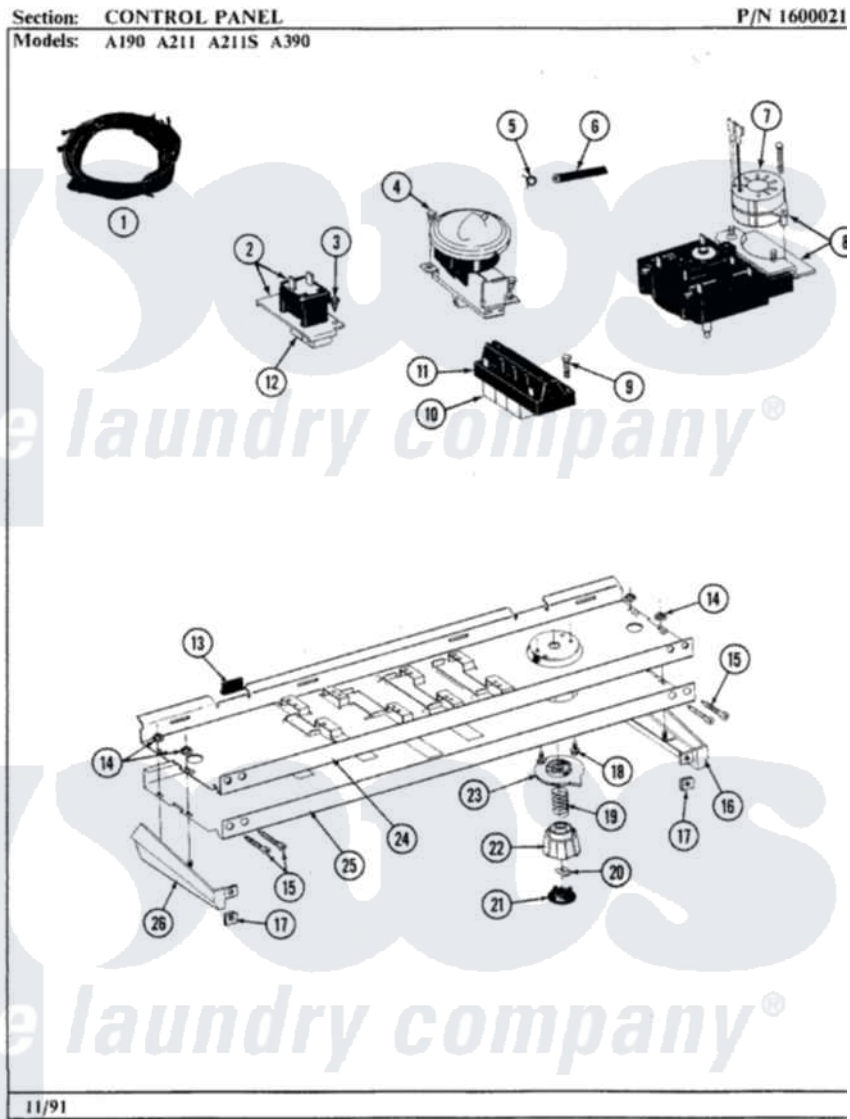

Maytag A211S 04 - CONTROL PANEL

4

Maytag [Residential Maytag A211S Washer Parts](#) Parts Diagram 04 - CONTROL PANEL
 Click on the part number to view part

Item	Original Part Number	Replaced By	Status	Part Description
1	206231			Wire Harness
3	211168	W10139210		Screw, 8-18 X 5/16
4	206222		Not Available	INFINITE WATER LEVEL SWITCH
5	410296	596669		Clamp, Manifold
6	212942	22001619		Tube, Water Level Switch
7	205033	22205033		Motor- Tim
8	206236		Not Available	TIMER
9	213117	67006908		Screw, Ice Rack
10	215211			Button For Switch
11	206216			Water Temperature Switch
13	214897			Pad, Control Panel
14	214872			Palnut, End Cap Note: Nut, Lamp Holder
15	210932			Screw, No.8 X 9/16 Ctsk Note: Screw, Inlet Duct
16	214816			End Cap F/Control Panel-RH

17	214894		Fastener, End Cap
18	213966	3400014	Screw
19	211065		Spring, Index Wheel
20	211605		Bezel, Timer Dial
21	215164	Not Available	CAP FOR KNOB
22	215162		Timer Knob
23	215161	22001571	Bezel, Timer Dial
24	214809		Back Up Plate
25	206560	Not Available	CONTROL PANEL
26	214815		End Cap F/Control Panel-LH