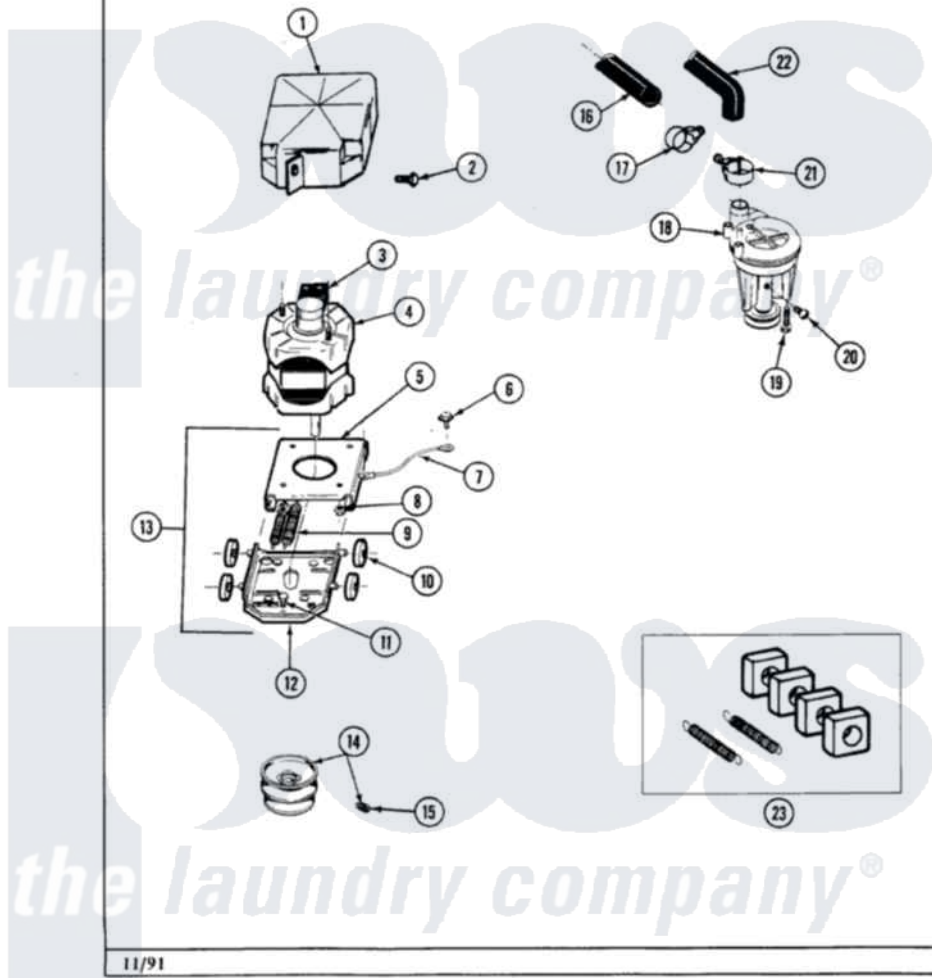

Maytag A211S 05 - MOTOR & PUMP ASSEMBLY

Section: MOTOR & PUMP ASSEMBLY

P/N 1600021

Models: ALL MODELS

11/91

28

Maytag [Residential Maytag A211S Washer Parts](#) Parts Diagram 05 - MOTOR & PUMP ASSEMBLY

[Click on the part number to view part](#)

Item	Original Part Number	Replaced By	Status	Part Description
1	215098			Shield, Motor
2	213121	3400111		Screw, 12-14 X 5/8
3	205133		Not Available	(PROD. IDNo. 2-1664-8 & 2-5463)
"	206505		Not Available	PROD. No.201664-15, & No.205463-3.
"	205132		Not Available	SWITCH, MOTOR EXTERNAL START No.201664-14,205463-4 & 201800-4
4	201805	12002351		Motor-Drive
5	214956			Motor Mount Assembly
6	210186	3370225		Screw
7	901220			Ground Wire
8	Y311426	3400029		Nut, Adapter Plate
9	202718			Springs, Tension
10	204998	205000		Roller And Spring Kit 4+Spr
11	Y313561			Screw----NA
12	205908			Motor Mount Assembly

13	205999		Motor Mount Assembly
14	200816	6-2008160	Pulley- MO
15	Y053241		Set Screw, Motor Pulley
16	214767	22001448	Hose, Pump
17	200461	285655	Clamp, Hose
18	202203	6-2022030	Pump As Pa
19	211880		Screw, HeX Head No.10 X 1/2 Inc
20	Y015408	22003235	Screw, Bearing Insert
21	202574	3367052	Clamp, Hose
22	Y212989		Hose, Outer Tub To Pump
23	205000		Roller And Spring Kit 4+Spr