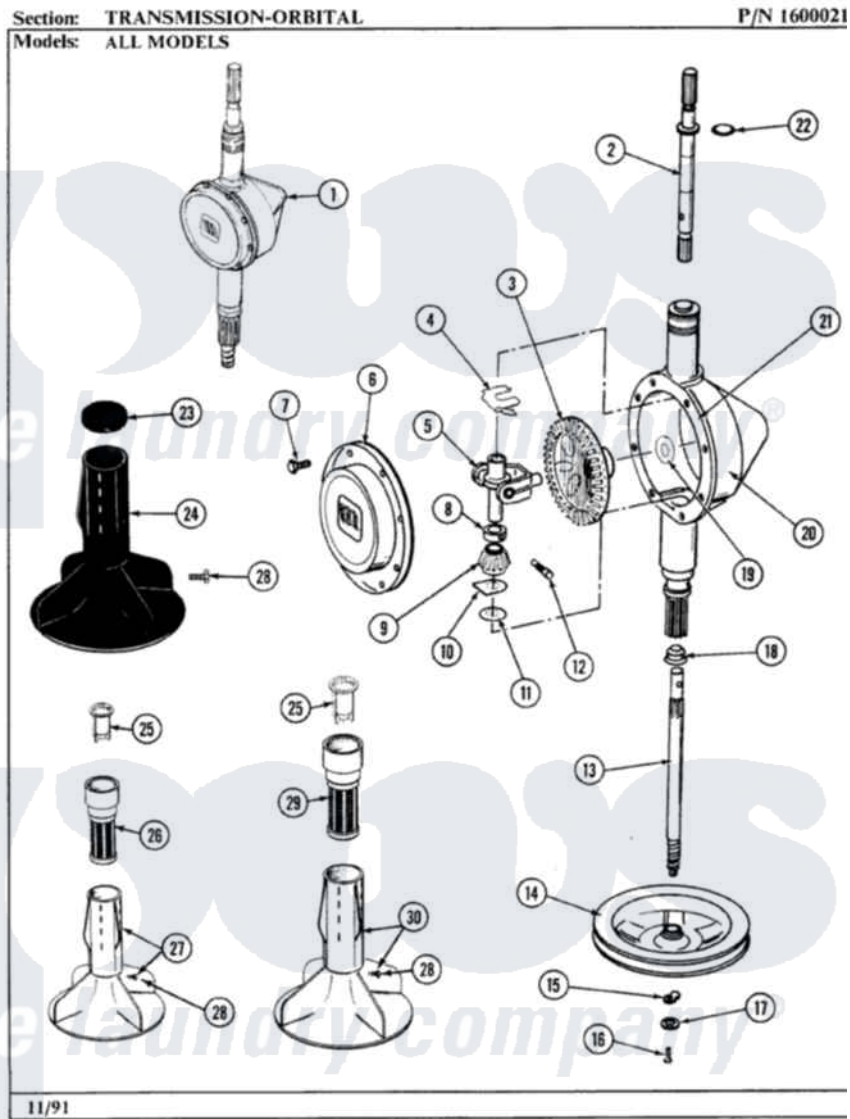

Maytag A211S 09 - TRANSMISSION-ORBITAL

24

Maytag [Residential Maytag A211S Washer Parts](#) Parts Diagram 09 - TRANSMISSION-ORBITAL
Click on the part number to view part

Item	Original Part Number	Replaced By	Status	Part Description
1	206708	6-2097790		Transmison
2	207153	6-2097820		Kit- Shaft
3	206713	6-2067130		Gear- Beve
4	215581			Spring, Agitator Shaft
5	206685	6-2066850		Yoke
6	206628			Cover, Transmission
7	215417		Not Available	SCREW, TRANSMISSION COVER
8	215415		Not Available	COLLAR, LOWER
9	215401	W10221114		Pinion
10	215395			Plate, Clutch
11	211483	6-2114830		Washer- SP
12	Y206629			Pin, Collar
13	215411	12001451		Ctr Shaft W/Collar Andkeeper-Sha
14	211059	6-2301530		Pulley
15	211089			Lug, Stop Pulley

16	211375	681582	Screw
17	211090	22003555	Washer, Stop Lug
18	206602	207843	Lip Seal Repair Kit
19	215394		Washer, Bevel Gear
20	206625	6-2097790	Transmison
21	Y058700	675652	Adhesive
22	210690		Seal, Rubber
25	215733		Dispensing Cup
26	Y207427		Lint Filter Shallow
27	207538		Agitator W/Lock Screw
28	206478	Not Available	SCREW & WASHER FOR AGITATOR