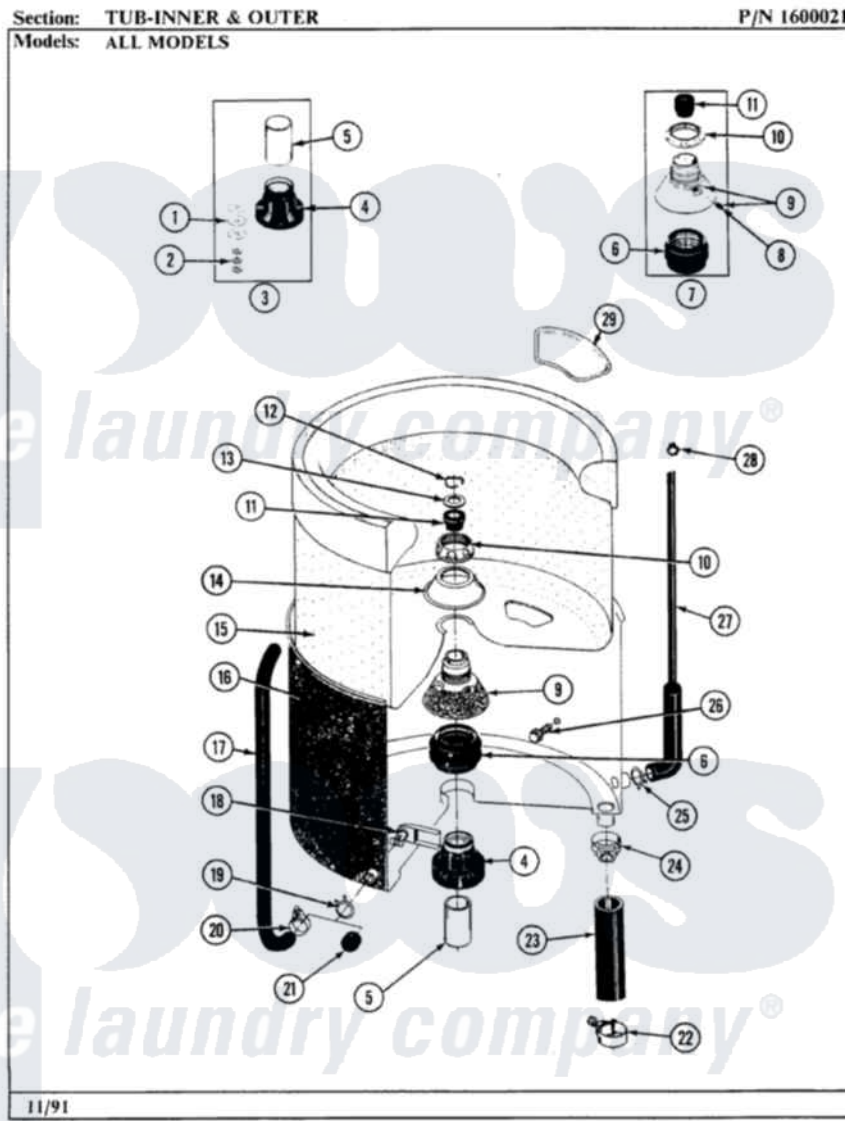

Maytag A211S 10 - TUB-INNER & OUTER

20

Maytag Residential Maytag A211S Washer Parts Parts Diagram 10 - TUB-INNER & OUTER
Click on the part number to view part

Item	Original Part Number	Replaced By	Status	Part Description
1	211100			Washer, Outer Tub
2	Y054867			Washer, Lock
3	204013	6-2040130		Tub Bearin
4	200824	6-2040130		Tub Bearin
5	211130			Bearing Liner, Tub Bearing
6	201537	6-2095720		Mounting S
7	204012	6-2095720		Mounting S
8	211618	22001423		Set Screw, Mounting Stem
9	202521	6-2095720		Mounting S
10	211047	6-2110472		Nut- Clamp
11	Y0A4298	6-0A57420		Seal- Agitator
12	Y015667			Retaining Ring
13	Y015666			Washer, Retaining -
14	211210			Washer, Clamping Nut
15	201523		Not Available	INNER TUB
16	205486		Not Available	PART NOT USED

18	214434		Spout, Deflector
19	214739	596669	Clamp, Manifold
20	205161	489503	Clamp
21	214725		Cap For Spout-Outer Tub
22	200461	285655	Clamp, Hose
23	Y212989		Hose, Outer Tub To Pump
24	200900	616099	Clamp
25	211641		Clamp, 1-1/16"
26	200744	W10175939	Bolt
"	205254	W10175938	Bolt
27	212942	22001619	Tube, Water Level Switch
28	410296	596669	Clamp, Manifold