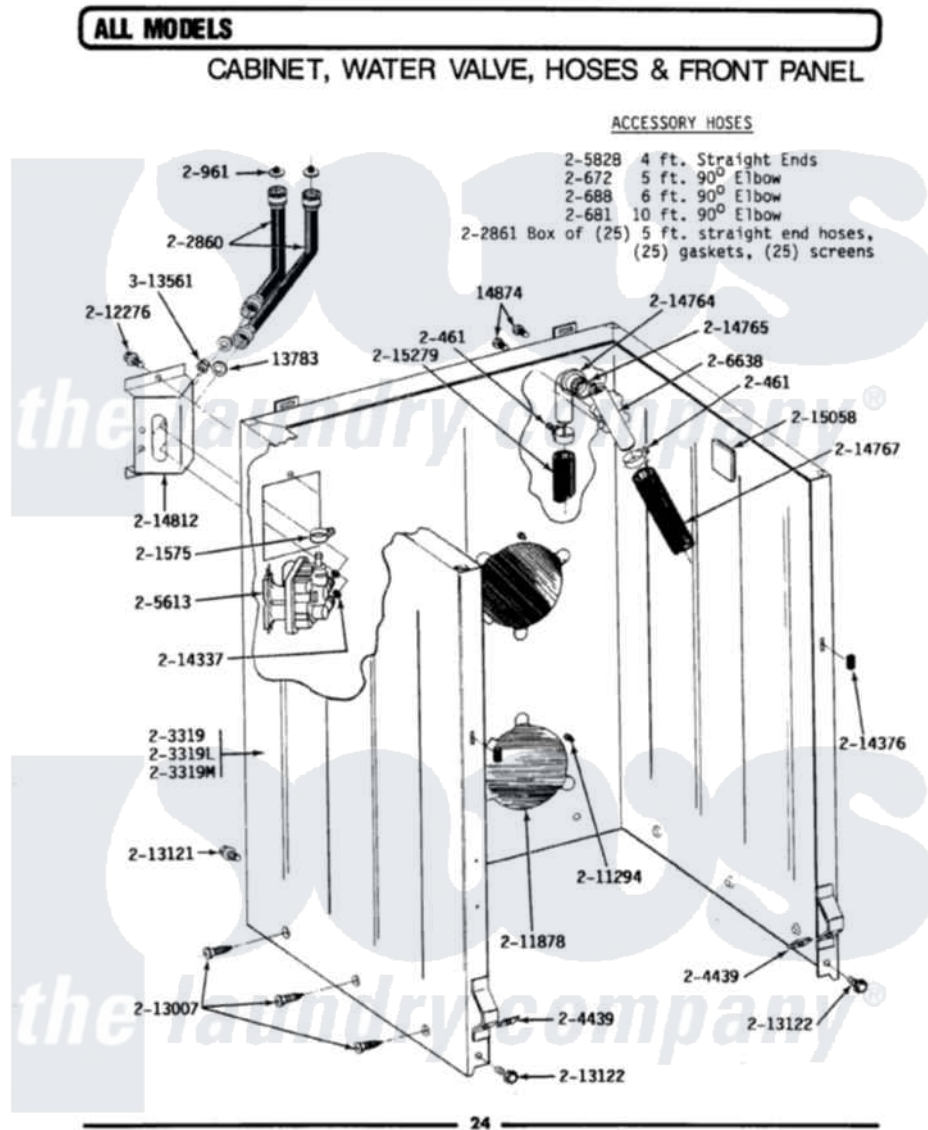

Maytag A212 03 - CABINET, WATER VALVE, HOSES & FRNT PANEL

Maytag Residential Maytag A212 Washer Parts Diagram 03 - CABINET, WATER VALVE, HOSES & FRNT PANEL

Click on the part number to view part

Item	Original Part Number	Replaced By	Status	Part Description
1	Y013783			Washer, Inlet Hose
2	Y014874			Screw, Idler Arm And Sleeve
3	200461	285655		Clamp, Hose
4	200672	76314		Hose, Inlet 6 Ft. Hose With Elbow
5	200681	21001467		Hose- 10'
6	200688	76314		Hose, Inlet 6 Ft. Hose With Elbow
NI	Y200832			Capacitor
8	200961	12001413		Strainer And Washer Kit
9	201575			Clamp, Hose
10	202860			Inlet Hose Assembly
11	202861	202860		Inlet Hose Assembly
NI	203237			No.17 Wire With Terminal
13	203319	22203319		Cabinet
15	204439			Screw And Fstner Assembly

16	205613		Water Valve
17	205828	202860	Inlet Hose Assembly
NI	206103		Capacitor Kit
19	206638		Siphon Break
NI	211149		Clip, Capacitor
21	211294	90767	Screw, 8A X 3/8 HeX Washer Head Tapping
22	211878	Not Available	PLATE, ACCESS
23	212276	W10116760	Screw
NI	212982	22001650	Fastener, Spring
"	212998	Not Available	PANEL, FRONT (WHT)
27	213007		Xfor Cabinet See Cabinet, Back
28	213121	3400111	Screw, 12-14 X 5/8
29	213122	27001200	Screw
NI	213846		Guard, Belt
31	214337	96160	Screen
32	214376	22002331	Spacer, Front Panel
33	214764	208847	Elbow
34	214765		Gasket, Siphon Break
35	214767	22001448	Hose, Pump
36	214812	22002361	Bracket, Water Valve
37	215058		Pad, Cabinet Bumper
38	215279	22003410	Hose, Drain
39	Y313561		Screw---NA