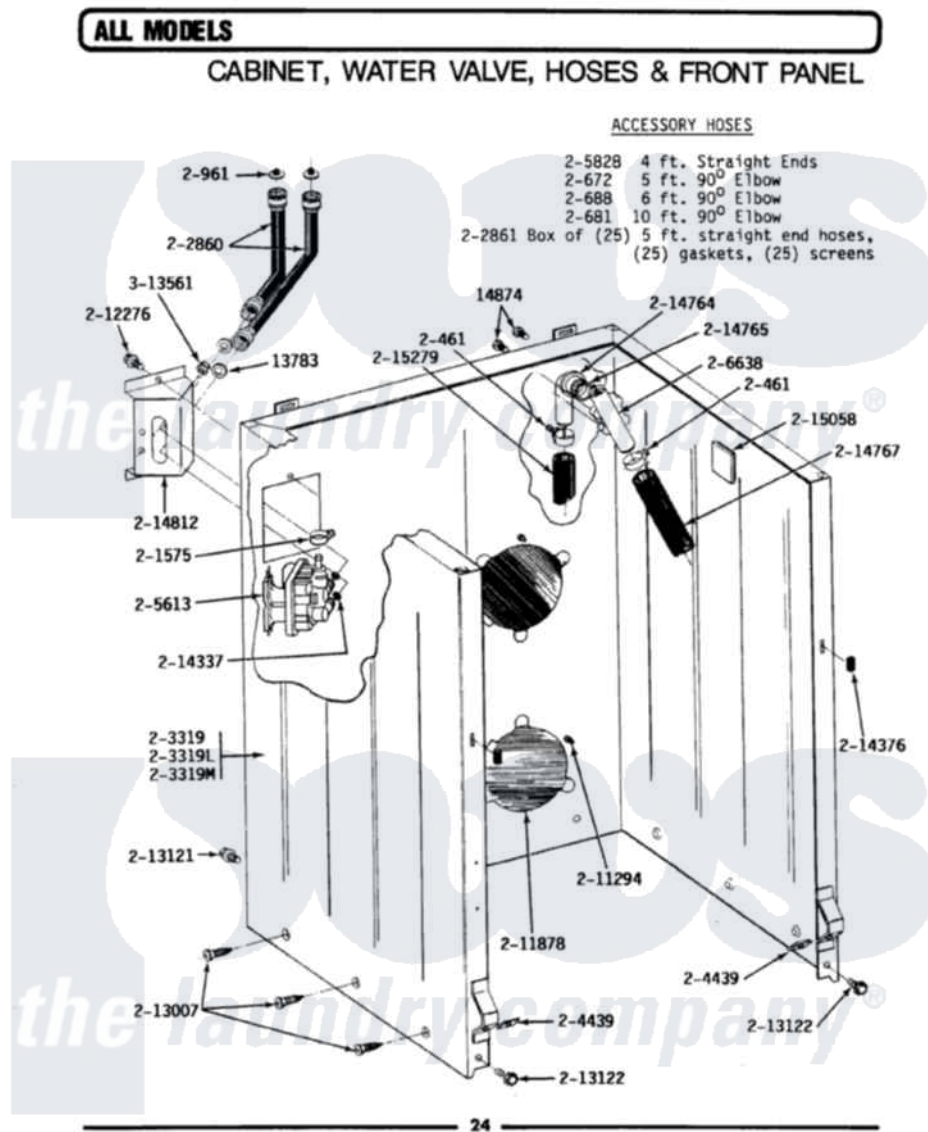

# Maytag A212S 02 - CABINET, WATER VALVE, HOSES & FRNT PANEL

Maytag [Residential Maytag A212S Washer Parts](#) Parts Diagram 02 - CABINET, WATER VALVE, HOSES & FRNT PANEL

Click on the part number to view part

Item	Original Part Number	Replaced By	Status	Part Description
1	<a href="#">Y013783</a>			Washer, Inlet Hose
2	<a href="#">Y014874</a>			Screw, Idler Arm And Sleeve
3	200461	<a href="#">285655</a>		Clamp, Hose
4	200672	<a href="#">76314</a>		Hose, Inlet 6 Ft. Hose With Elbow
5	200681	<a href="#">21001467</a>		Hose- 10'
6	200688	<a href="#">76314</a>		Hose, Inlet 6 Ft. Hose With Elbow
NI	<a href="#">Y200832</a>			Capacitor
8	200961	<a href="#">12001413</a>		Strainer And Washer Kit
9	<a href="#">201575</a>			Clamp, Hose
10	<a href="#">202860</a>			Inlet Hose Assembly
11	202861	<a href="#">202860</a>		Inlet Hose Assembly
NI	<a href="#">203237</a>			No.17 Wire With Terminal
13	203319	<a href="#">22203319</a>		Cabinet
15	<a href="#">204439</a>			Screw And Fstner Assembly