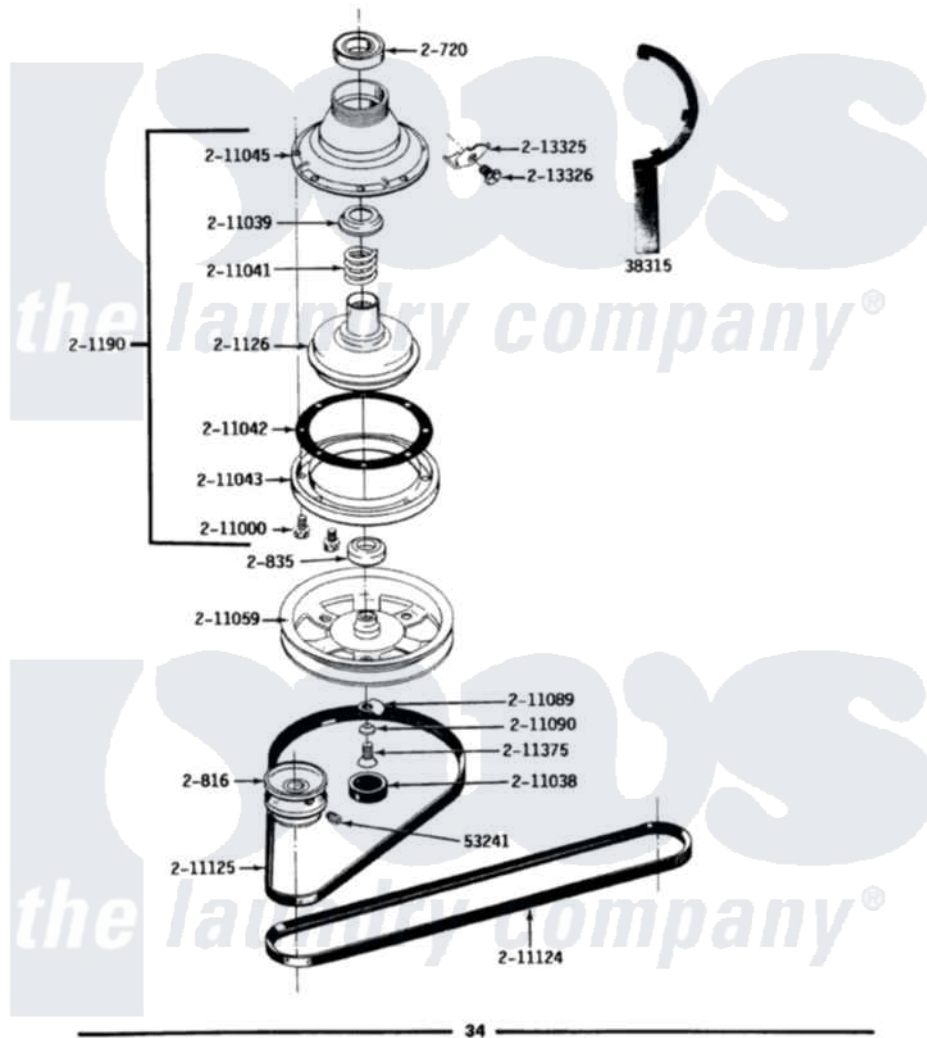

Maytag A212S 03 - CLUTCH, BRAKE & BELTS

ALL MODELS **CLUTCH, BRAKE & BELTS**

Maytag Residential Maytag A212S Washer Parts Parts Diagram 03 - CLUTCH, BRAKE & BELTS
 Click on the part number to view part

Item	Original Part Number	Replaced By	Status	Part Description
1	Y038315	038315		Tool
2	Y053241			Set Screw, Motor Pulley
3	Y200720	22003441		Bearing, Rear
4	200816	6-2008160		Pulley- MO
5	200835			Bearing, Brake Rotor
6	201126	6-2011900		Brake Asse
7	201190	6-2011900		Brake Asse
8	211000			SCREW, BRAKE DRUM (HEX HEAD)
9	211038		Not Available	CAP, OIL RETAINER
10	211039	6-2011900		Brake Asse
11	211041	6-2011900		Brake Asse
12	211042	6-2011900		Brake Asse
13	211043	6-2011900		Brake Asse
14	211045	6-2011900		Brake Asse
15	211059	6-2301530		Pulley
16	211089			Lug, Stop Pulley

17	211090	22003555	Washer, Stop Lug
18	211124		Part Not Used
19	211125		V Belt, Drive Pulley
20	211375	681582	Screw
21	213325		Clip, Retaining
22	213326		Bolt, Sems Retaining Clip