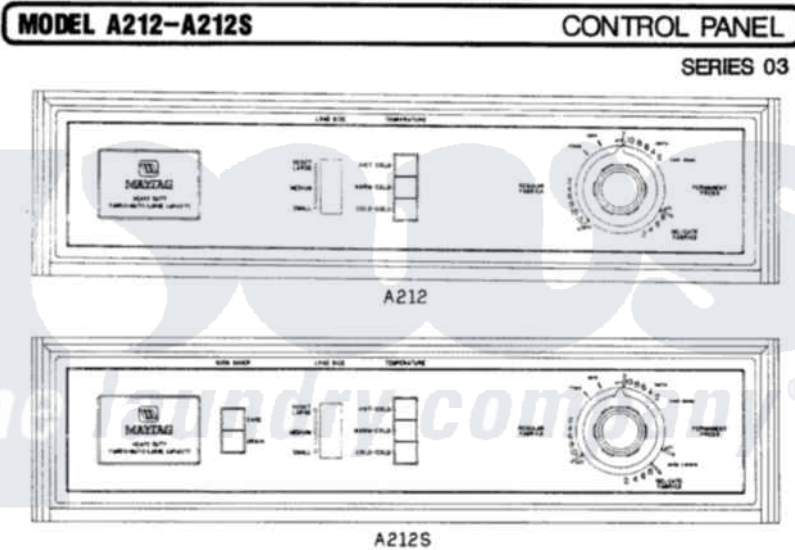

Maytag A212S 04 - CONTROL PANEL

Maytag [Residential Maytag A212S Washer Parts](#) Parts Diagram 04 - CONTROL PANEL
 Click on the part number to view part

Item	Original Part Number	Replaced By	Status	Part Description
1	205033	22205033		Motor- Tim
2	206216			Water Temperature Switch
3	206222		Not Available	INFINITE WATER LEVEL SWITCH
4	206226		Not Available	SUDS SAVE SWITCH
6	206236		Not Available	TIMER
8	206560		Not Available	CONTROL PANEL
9	206630	569869		Thermostat
10	206631		Not Available	CONTROL PANEL
11	210932			Screw, No.8 X 9/16 Ctsk Note: Screw, Inlet Duct
12	211065			Spring, Index Wheel
13	211168	W10139210		Screw, 8-18 X 5/16
14	211605			Bezel, Timer Dial
15	213117	67006908		Screw, Ice Rack
16	213966	3400014		Screw
NI	214806		Not Available	CAP FOR TIMER KNOB

18	214815		End Cap F/Control Panel-LH
19	214816		End Cap F/Control Panel-RH
20	214872		Palnut, End Cap Note: Nut, Lamp Holder
21	214894		Fastener, End Cap
22	214897		Pad, Control Panel
NI	215161	22001571	Bezel, Timer Dial
24	215162		Timer Knob
25	215164	Not Available	CAP FOR KNOB