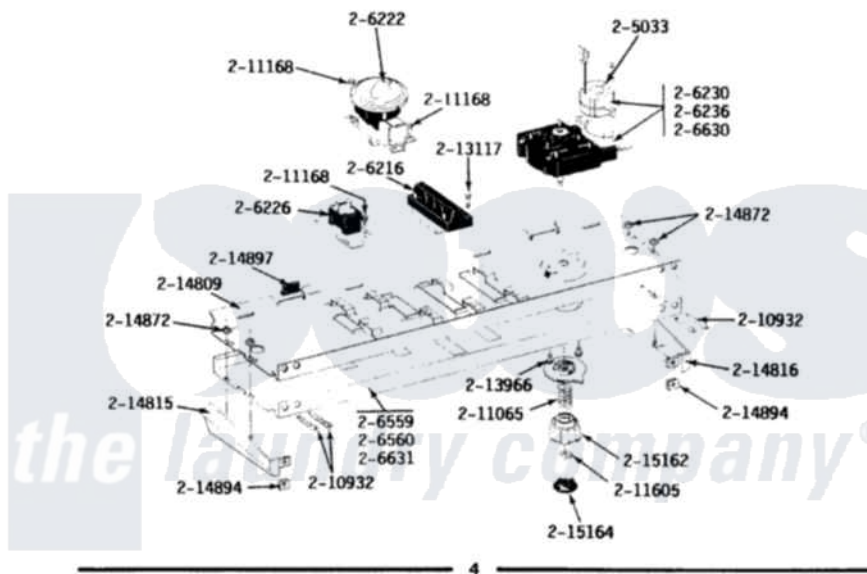

Maytag A212S 04 - CONTROL PANEL

Maytag [Residential Maytag A212S Washer Parts](#) Parts Diagram 04 - CONTROL PANEL
 Click on the part number to view part

Item	Original Part Number	Replaced By	Status	Part Description
1	205033	22205033		Motor- Tim
2	206216			Water Temperature Switch
3	206222		Not Available	INFINITE WATER LEVEL SWITCH
4	206226		Not Available	SUDS SAVE SWITCH
6	206236		Not Available	TIMER
8	206560		Not Available	CONTROL PANEL
9	206630	569869		Thermostat
10	206631		Not Available	CONTROL PANEL
11	210932			Screw, No.8 X 9/16 Ctsk Note: Screw, Inlet Duct
12	211065			Spring, Index Wheel
13	211168	W10139210		Screw, 8-18 X 5/16
14	211605			Bezel, Timer Dial
15	213117	67006908		Screw, Ice Rack
16	213966	3400014		Screw
NI	214806		Not Available	CAP FOR TIMER KNOB

18	214815		End Cap F/Control Panel-LH
19	214816		End Cap F/Control Panel-RH
20	214872		Palnut, End Cap Note: Nut, Lamp Holder
21	214894		Fastener, End Cap
22	214897		Pad, Control Panel
NI	215161	22001571	Bezel, Timer Dial
24	215162		Timer Knob
25	215164	Not Available	CAP FOR KNOB