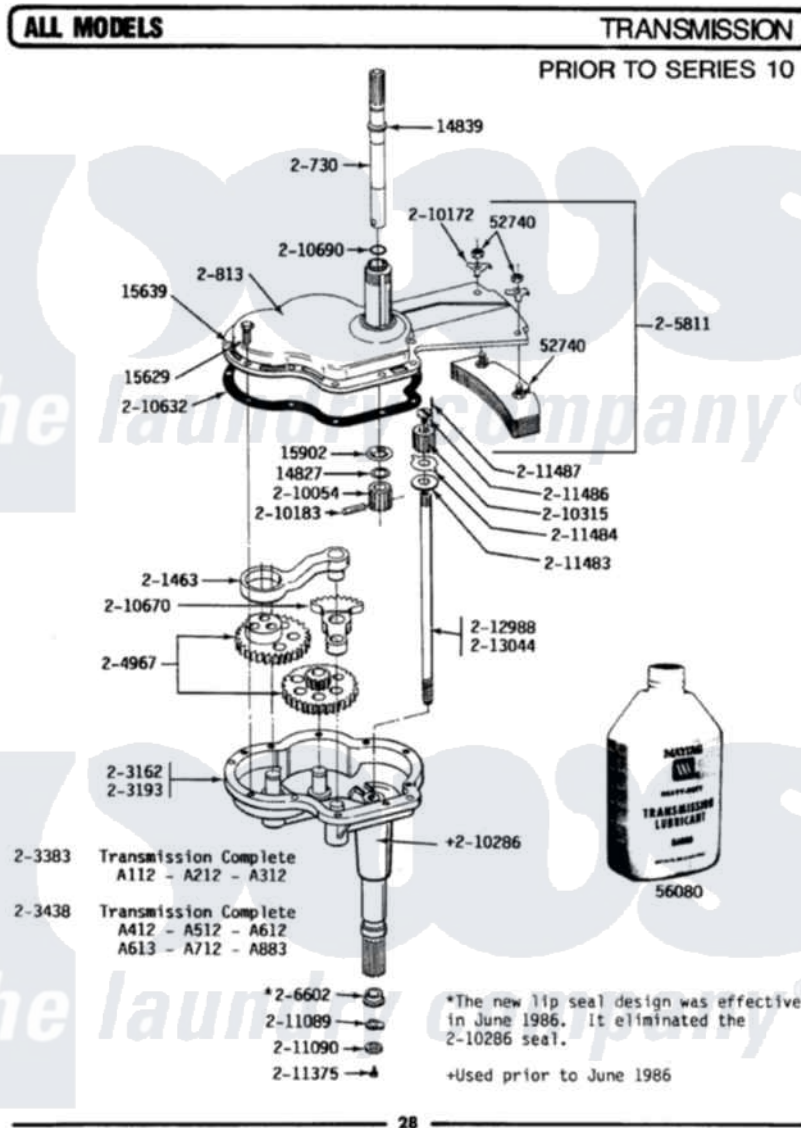

Maytag A212S 09 - TRANSMISSION

Maytag Residential Maytag A212S Washer Parts Parts Diagram 09 - TRANSMISSION
Click on the part number to view part

Item	Original Part Number	Replaced By	Status	Part Description
1	Y014827			Washer-Center Shaft
2	Y014839			Collar-Drive Shaft
3	Y015629			Bolt, Grinding Chamber
4	015639			Dowel Pin
5	Y015902			Spring For Agitator
6	Y052740	62739		Nut, Lock
7	Y056080	6-0560800		Oil
8	200730	22002124		Shaft- Agi
9	200813		Not Available	GEAR CASE COVER ASSEMBLY
10	201463		Not Available	PITMAN WITH WRIST PIN
13	204967			Gear Kit-Power Fin Agitator
14	205811			Counterweight
15	206602	207843		Lip Seal Repair Kit
16	210054			Pinion
NI	210172			Lock Washer
18	210183			Groove Pin

19	210286		Seal
20	210315		Pinion
21	210632	22210632	Gasket
22	210670		Segment
23	210690		Seal, Rubber
24	211089		Lug, Stop Pulley
25	211090	22003555	Washer, Stop Lug
26	211375	681582	Screw
NI	211483	6-2114830	Washer- SP
"	211484		Washer, Lug
29	211486		Screw, 3/8-16 X 1/2 Inch
30	211487		Groov-Pin