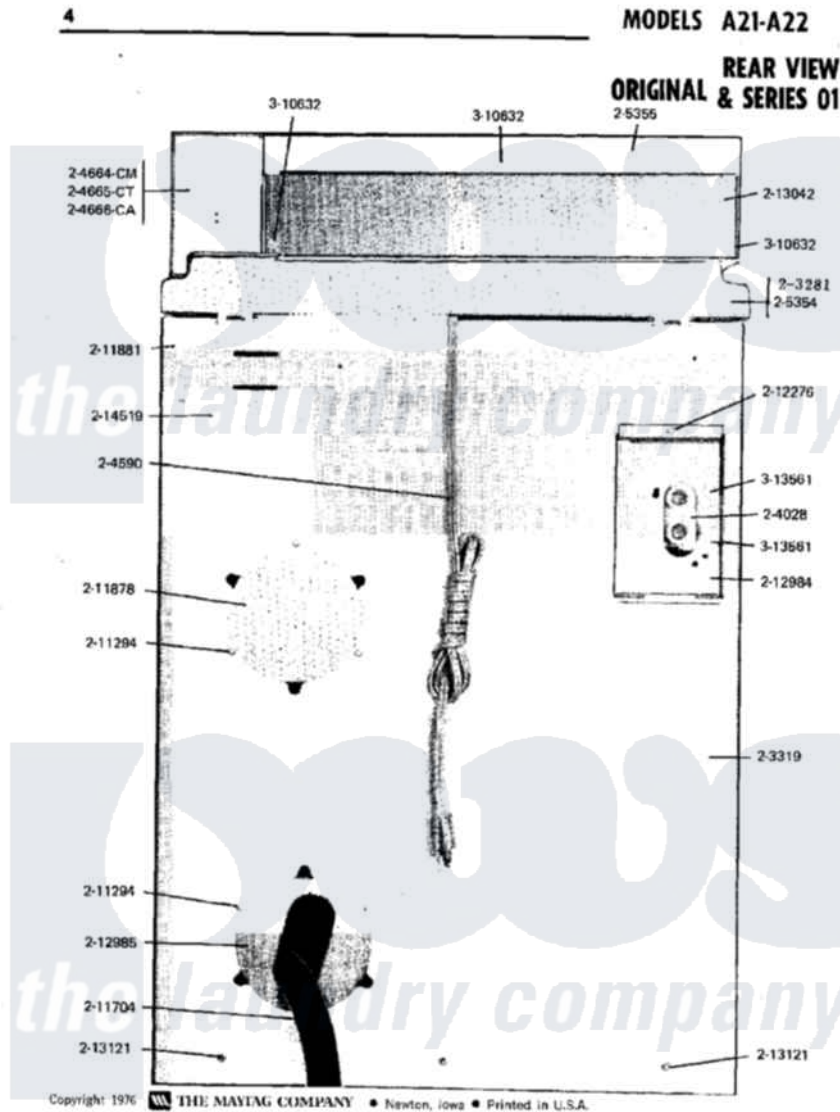

# Maytag A21CA 02 - REAR VIEW

Maytag Residential Maytag A21CA Washer Parts Parts Diagram 02 - REAR VIEW  
 Click on the part number to view part

Item	Original Part Number	Replaced By	Status	Part Description
001	NLA		Not Available	TOP COVER (WHT)
002	NLA		Not Available	CABINET (WHT)
003	204028	<a href="#">205613</a>		Water Valve
004	<a href="#">204590</a>			Cord, Power
005	NLA		Not Available	CONTROL CENTER (WHT)
006	NLA		Not Available	CONTROL CENTER (WHT)
007	NLA		Not Available	CONTROL CENTER (WHT)
008	NLA		Not Available	TOP COVER (WHT)
009	NLA		Not Available	CONTROL COVER (WHT)
010	210186	<a href="#">3370225</a>		Screw
011	211294	<a href="#">90767</a>		Screw, 8A X 3/8 HeX Washer Head Tapping
012	<a href="#">211704</a>			Hose, Drain
013	NLA		Not Available	PLATE, ACCESS
014	<a href="#">211881</a>			Grommet, Cord Part Not Used-Gas Models Only
015	212276	<a href="#">W10116760</a>		Screw

016	NLA		Not Available	PLATE, VALVE MOUNTING
017	212985	<a href="#">22002924</a>		Plate, Access
018	213042		Not Available	PANEL, BACK
019	213121	<a href="#">3400111</a>		Screw, 12-14 X 5/8
020	214519			LABEL, ELECTRICAL INSTR. PART NOT USED-GAS MODELS ONLY
021	Y310632	<a href="#">1163839</a>		Screw
022	<a href="#">Y313561</a>			Screw----NA