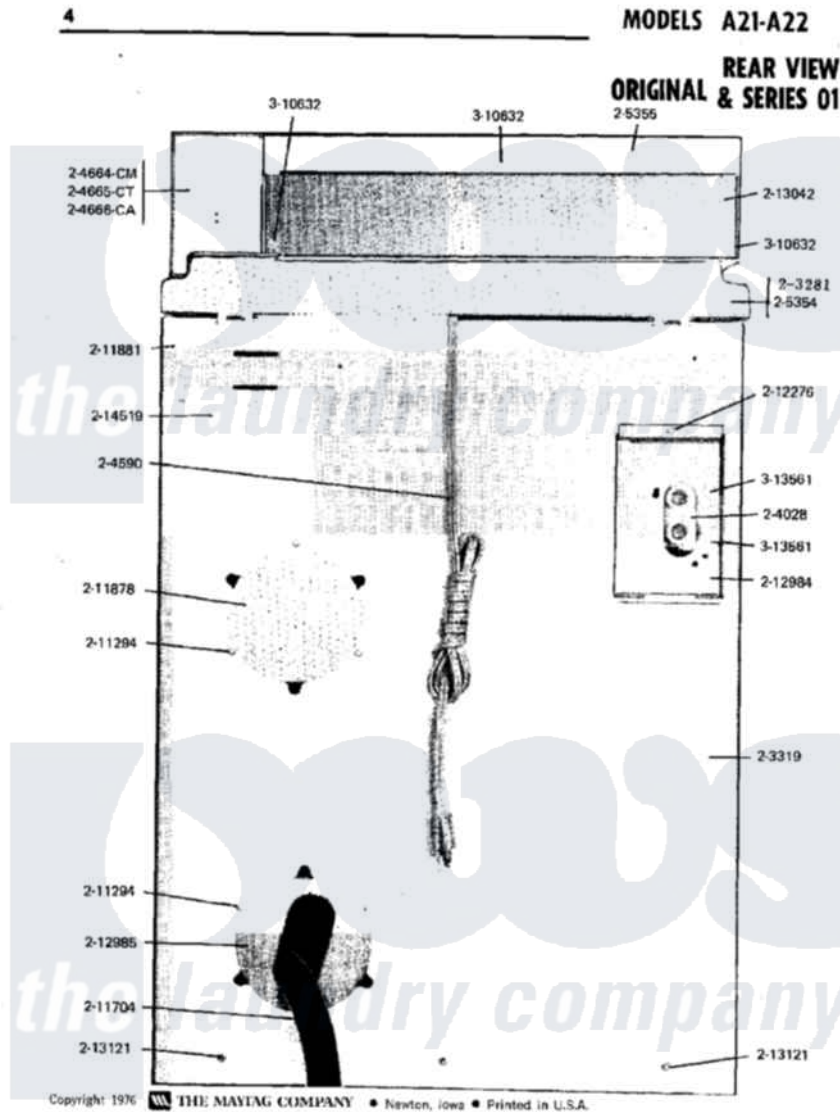

Maytag A21CM 02 - REAR VIEW

Maytag Residential Maytag A21CM Washer Parts Parts Diagram 02 - REAR VIEW
Click on the part number to view part

Item	Original Part Number	Replaced By	Status	Part Description
001	NLA		Not Available	TOP COVER (WHT)
002	NLA		Not Available	CABINET (WHT)
003	204028	205613		Water Valve
004	204590			Cord, Power
005	NLA		Not Available	CONTROL CENTER (WHT)
006	NLA		Not Available	CONTROL CENTER (WHT)
007	NLA		Not Available	CONTROL CENTER (WHT)
008	NLA		Not Available	TOP COVER (WHT)
009	NLA		Not Available	CONTROL COVER (WHT)
010	210186	3370225		Screw
011	211294	90767		Screw, 8A X 3/8 HeX Washer Head Tapping
012	211704			Hose, Drain
013	NLA		Not Available	PLATE, ACCESS
014	211881			Grommet, Cord Part Not Used-Gas Models Only
015	212276	W10116760		Screw

016	NLA		Not Available	PLATE, VALVE MOUNTING
017	212985	22002924		Plate, Access
018	213042		Not Available	PANEL, BACK
019	213121	3400111		Screw, 12-14 X 5/8
020	214519			LABEL, ELECTRICAL INSTR. PART NOT USED-GAS MODELS ONLY
021	Y310632	1163839		Screw
022	Y313561			Screw----NA