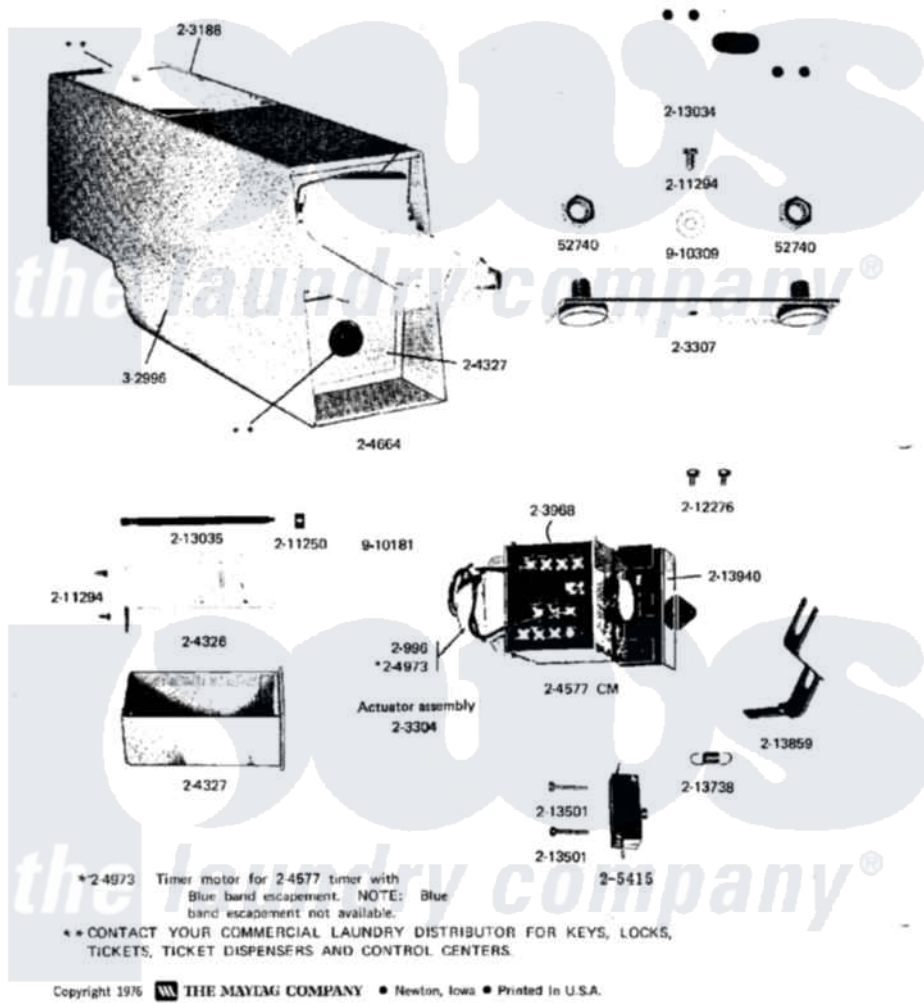

Maytag A21CM 06 - CM CONTROL CENTER

14

SPECIFY COLOR IF OTHER THAN WHITE

MODELS A21-A22

CM CONTROL CENTER

Maytag [Residential Maytag A21CM Washer Parts](#) Parts Diagram 06 - CM CONTROL CENTER

[Click on the part number to view part](#)

Item	Original Part Number	Replaced By	Status	Part Description
001	Y052740	62739		Nut, Lock
002	NLA		Not Available	MOTOR, TIMER
003	205415	279347		Switch-Lid
004	203188		Not Available	TIMER ACCESS DOOR (WHT)
005	NLA		Not Available	WASHER SLIDES ACTUATOR KIT
006	NLA		Not Available	STRAP, MOUNTING
007	203761			DOOR, ACCESS (WHT)
008	203761			DOOR, ACCESS (WHT)
009	NLA		Not Available	SWITCH HARNESS, TIMER
010	NLA		Not Available	LATCH, ANTI-INERTIA
011	NLA		Not Available	RELAY (240-50)
012	NLA		Not Available	BOX, COIN (WHT)
013	NLA		Not Available	WIRE HARNESS, MAIN
014	204577		Not Available	TIMER WITH KNOB AND PIN
015	NLA		Not Available	CENTER, CONTROL (WHT)

016	204973		Motor, Timer
017	NLA	Not Available	COUNTER KIT W/ACTUATOR
018	211294	90767	Screw, 8A X 3/8 HeX Washer Head Tapping
019	NLA	Not Available	FASTENER
020	211294	90767	Screw, 8A X 3/8 HeX Washer Head Tapping
021	212276	W10116760	Screw
022	NLA	Not Available	GASKET, CONTROL CENTER
023	213035		Bolt, Locking
024	213501		Screw, No.6-20 X 1-1/8 Inch
025	NLA	Not Available	SPRING WASHER, LOCK
026	212951		Screw, No.6-32 X 1/4 Inch
027	NLA	Not Available	RETURN SPRING, TENSION LEVER
028	NLA	Not Available	LEVER ARM, SWITCH
029	NLA	Not Available	MOUNTING BRACKET, TIMER
030	NLA	Not Available	CASE, OUTER (WHT)
031	NLA	Not Available	SCREW, RETAINER
032	910181		Lockwasher, Terminal Block