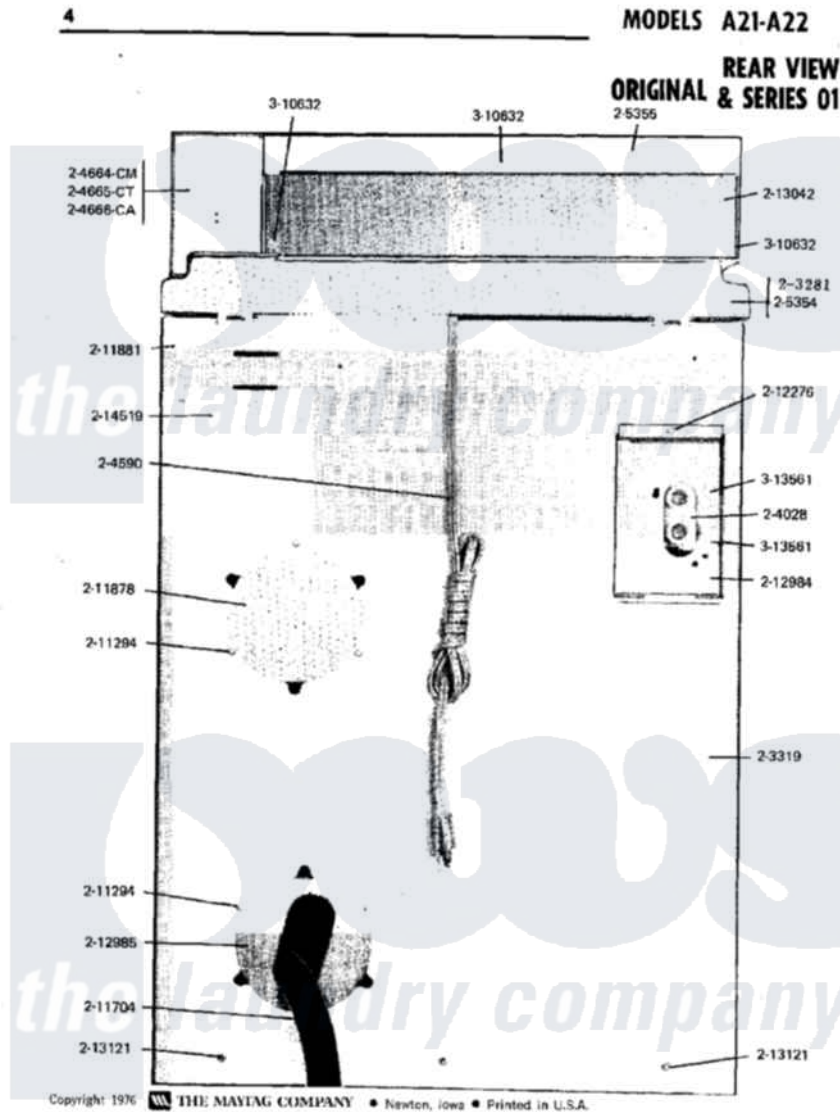

# Maytag A21CT 02 - REAR VIEW

Maytag Residential Maytag A21CT Washer Parts Parts Diagram 02 - REAR VIEW  
Click on the part number to view part

Item	Original Part Number	Replaced By	Status	Part Description
001	NLA		Not Available	TOP COVER (WHT)
002	NLA		Not Available	CABINET (WHT)
003	204028	<a href="#">205613</a>		Water Valve
004	<a href="#">204590</a>			Cord, Power
005	NLA		Not Available	CONTROL CENTER (WHT)
006	NLA		Not Available	CONTROL CENTER (WHT)
007	NLA		Not Available	CONTROL CENTER (WHT)
008	NLA		Not Available	TOP COVER (WHT)
009	NLA		Not Available	CONTROL COVER (WHT)
010	210186	<a href="#">3370225</a>		Screw
011	211294	<a href="#">90767</a>		Screw, 8A X 3/8 HeX Washer Head Tapping
012	<a href="#">211704</a>			Hose, Drain
013	NLA		Not Available	PLATE, ACCESS
014	<a href="#">211881</a>			Grommet, Cord Part Not Used-Gas Models Only
015	212276	<a href="#">W10116760</a>		Screw

016	NLA		Not Available	PLATE, VALVE MOUNTING
017	212985	<a href="#">22002924</a>		Plate, Access
018	213042		Not Available	PANEL, BACK
019	213121	<a href="#">3400111</a>		Screw, 12-14 X 5/8
020	214519			LABEL, ELECTRICAL INSTR. PART NOT USED-GAS MODELS ONLY
021	Y310632	<a href="#">1163839</a>		Screw
022	<a href="#">Y313561</a>			Screw----NA