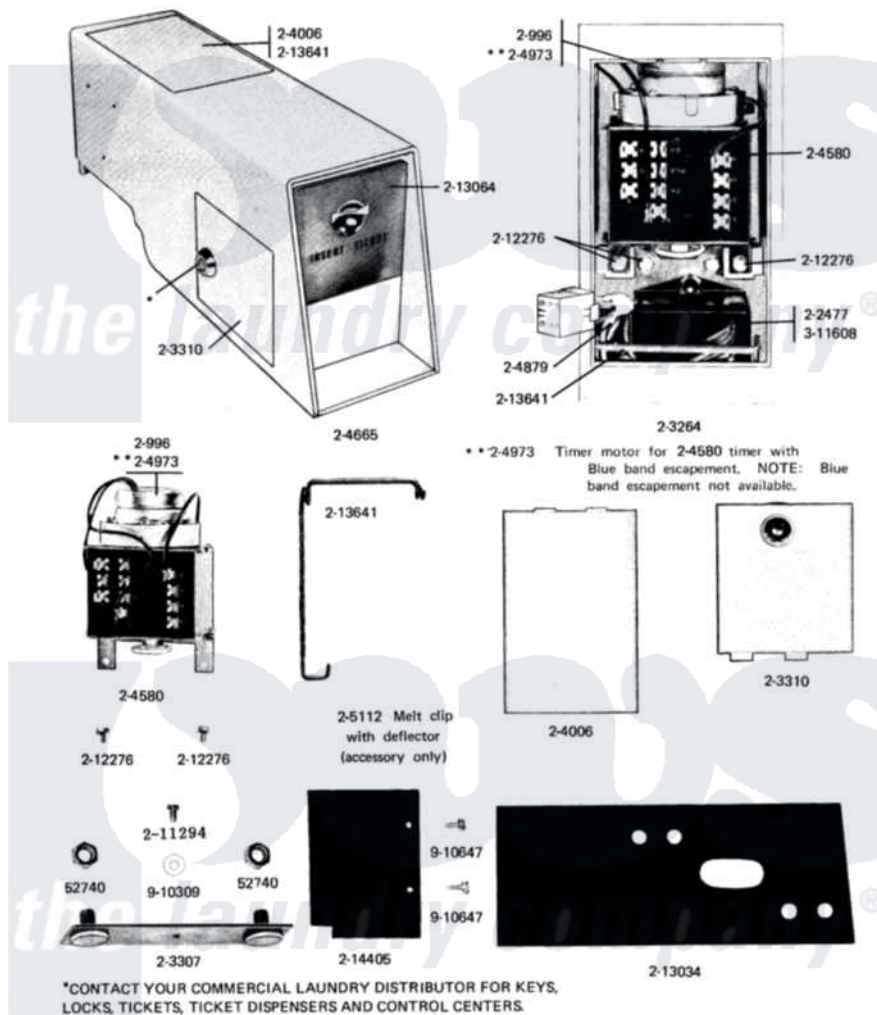

SPECIFY COLOR IF OTHER THAN WHITE

CT CONTROL CENTER

Copyright 1976 THE MAYTAG COMPANY • Newton, Iowa • Printed In U.S.A.

Maytag Residential Maytag A21CT Washer Parts Parts Diagram 06 - CT CONTROL CENTER

Click on the part number to view part

Item	Original Part Number	Replaced By	Status	Part Description
001	NLA		Not Available	DOUBLE MELT CLIP W/DEFLECTOR
002	Y052740	62739		Nut, Lock
003	NLA		Not Available	MOTOR, TIMER
004	202477	22003292		Control As
005	NLA		Not Available	CASE, OUTER (WHT)
006	NLA		Not Available	STRAP, MOUNTING
007	NLA		Not Available	DOOR, ACCESS (WHT)
008	NLA		Not Available	DOOR, ACCESS (WHT)
009	NLA		Not Available	TIMER W/KNOB & PIN
010	NLA		Not Available	CENTER, CONTROL (WHT)
011	NLA		Not Available	HARNES, TICKET CONTROL
012	204973			Motor, Timer
013	211294	90767		Screw, 8A X 3/8 HeX Washer Head Tapping
014	212276	W10116760		Screw

015	NLA		Not Available	GASKET, CONTROL CENTER
016	NLA		Not Available	FRONT PLATE, TICKET CONTROL
017	NLA		Not Available	LATCH, ACCESS DOOR
018	NLA		Not Available	SHIELD, MOISTURE
019	311608	98165		Screw
020	910309			Washer, Mounting Strap
021	910647	489355		Screw, 8 X 1/2