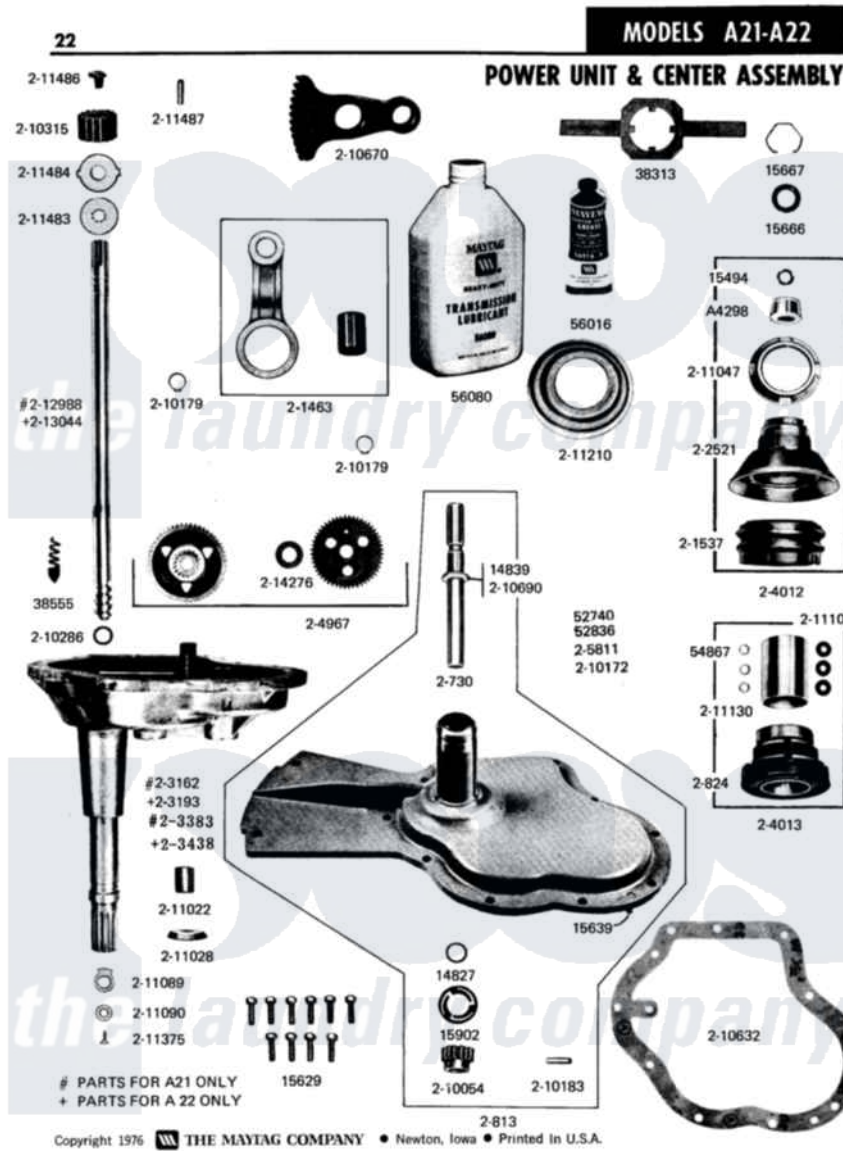

Maytag A21CT 09 - POWER UNIT & CENTER ASSEMBLY

Maytag Residential Maytag A21CT Washer Parts Parts Diagram 09 - POWER UNIT & CENTER ASSEMBLY
Click on the part number to view part

Item	Original Part Number	Replaced By	Status	Part Description
001	Y0A4298	6-0A57420		Seal- Agitator
002	Y014792	6-0A57420		Seal- Agitator
003	Y014827			Washer-Center Shaft
004	Y014839			Collar-Drive Shaft
005	Y015149			Brass Washer-Agitator Seal
006	Y015494			Stop Ring-Agitator Shaft
007	Y015629			Bolt, Grinding Chamber
008	NLA		Not Available	PIN, DOWEL
009	Y015666			Washer, Retaining -
010	Y015667			Retaining Ring
011	Y015902			Spring For Agitator
012	038313	22038313		Wrench, Spanner
013	Y038555			Tool-Install Center Shaft
014	Y054867			Washer, Lock
015	Y056016			Center Seal Grease
016	Y056080	6-0560800		Oil