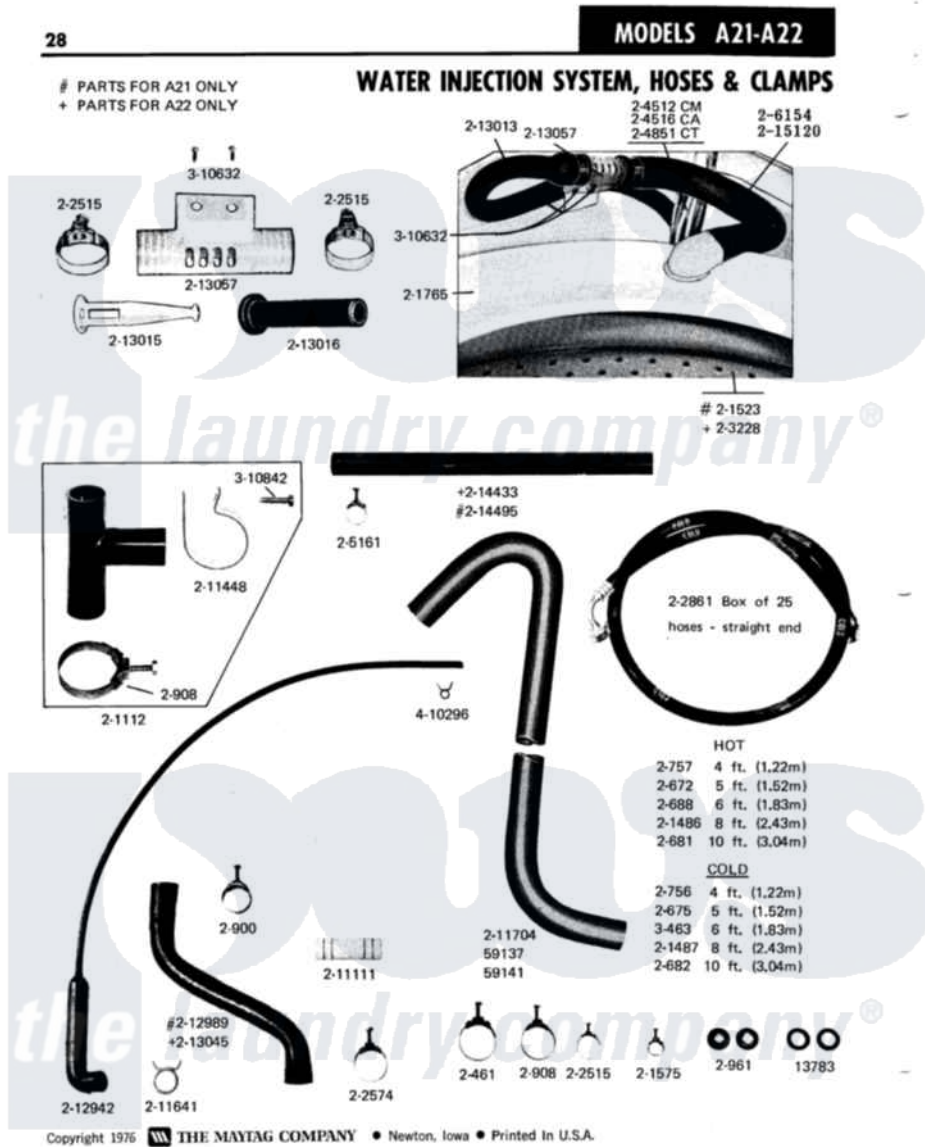

Maytag A21CT 13 - WATER INJECTION SYSTEM, HOSES & CLAMPS

Maytag Residential Maytag A21CT Washer Parts Diagram 13 - WATER INJECTION SYSTEM, HOSES & CLAMPS

Click on the part number to view part

Item	Original Part Number	Replaced By	Status	Part Description
001	Y013783			Washer, Inlet Hose
002	Y059137	Y059141		Ctn. 50 Ft. 31/32 Drain Hose
003	Y059141			Ctn. 50 Ft. 31/32 Drain Hose
004	200461	285655		Clamp, Hose
005	200672	76314		Hose, Inlet 6 Ft. Hose With Elbow
006	200675	76314		Hose, Inlet 6 Ft. Hose With Elbow
007	200681	21001467		Hose- 10'
008	200682	76314		Hose, Inlet 6 Ft. Hose With Elbow
009	200688	76314		Hose, Inlet 6 Ft. Hose With Elbow
010	200756	76314		Hose, Inlet 6 Ft. Hose With Elbow
011	200757	76314		Hose, Inlet 6 Ft. Hose With Elbow
012	200900	616099		Clamp

013	200908	285655	Clamp, Hose
014	200961	12001413	Strainer And Washer Kit
015	201112	76660	Break-Sphn
016	201486	350021	Hose-Fill
017	201487	76314	Hose, Inlet 6 Ft. Hose With Elbow
018	NLA		Not Available TUB, INNER
019	201575		Clamp, Hose
020	201765		Not Available COVER, TUB
021	202515	596669	Clamp, Manifold
022	202574	3367052	Clamp, Hose
023	202861	202860	Inlet Hose Assembly
024	NLA		Not Available WIRE HARNESS, MAIN
025	NLA		Not Available WIRE HARNESS, MAIN
026	NLA		Not Available WIRE HARNESS, MAIN
027	205161	489503	Clamp
028	211111	16272	Connector, Straight
029	211448		Clamp
030	211641		Clamp, 1-1/16"
031	211704		Hose, Drain
032	212942	22001619	Tube, Water Level Switch
033	Y212989		Hose, Outer Tub To Pump
034	213013		Hose, Injector
035	213015		Nozzle, Injector
036	213016	216201	Nozzle
037	213057	22213057	Sleeve- In
038	214495		Tube, Inlet To Tub
039	NLA		Not Available INLET HOSE, COLD (6'LONG)
040	Y310632	1163839	Screw
041	Y310842	8182296	Screw, Agitator
042	410296	596669	Clamp, Manifold
043	206154		Injector Tube With Seal
044	215120		Seal For Injector Tube