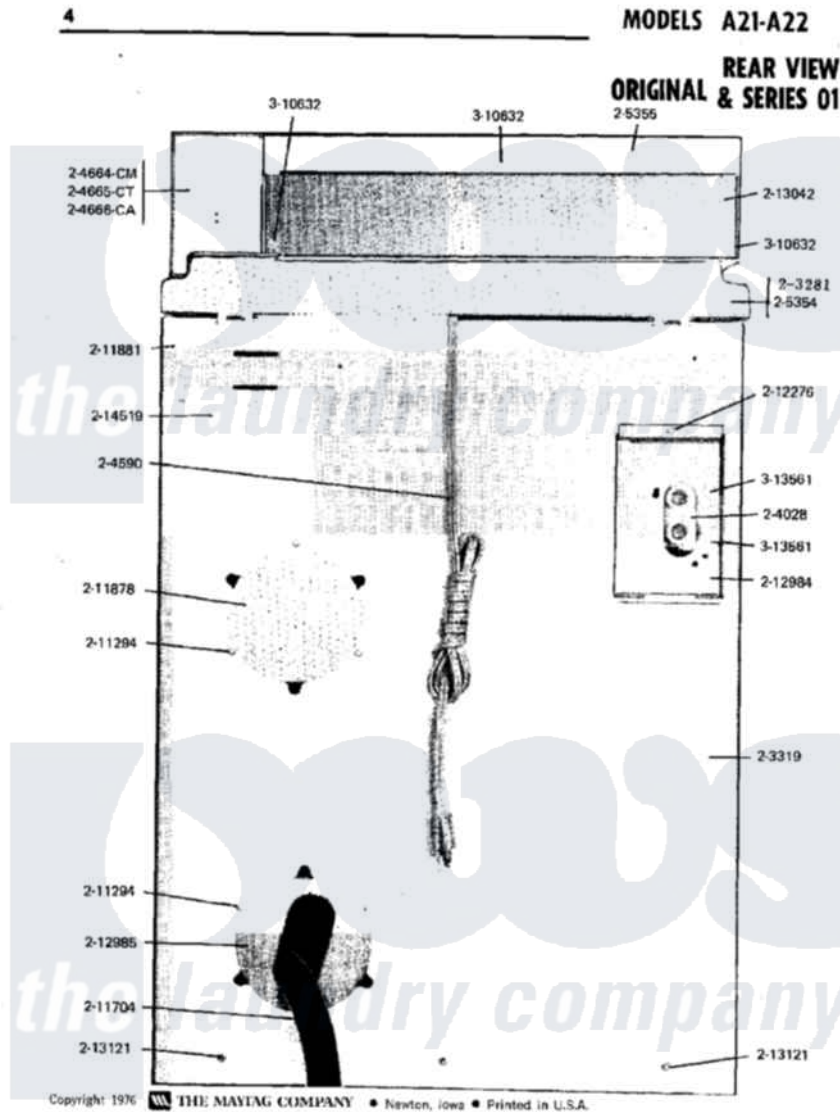

# Maytag A22CM 02 - REAR VIEW

Maytag Residential Maytag A22CM Washer Parts Parts Diagram 02 - REAR VIEW  
 Click on the part number to view part

Item	Original Part Number	Replaced By	Status	Part Description
001	NLA		Not Available	TOP COVER-WHITE
002	NLA		Not Available	CABINET-WHITE
003	204028	<a href="#">205613</a>		Water Valve
004	<a href="#">204590</a>			Cord, Power
005	NLA		Not Available	CONTROL CENTER-WHITE
006	NLA		Not Available	CONTROL CENTER-WHITE
007	NLA		Not Available	CONTROL CENTER-WHITE
008	NLA		Not Available	TOP COVER-WHITE
009	NLA		Not Available	CONTROL COVER-WHITE
010	210186	<a href="#">3370225</a>		Screw
011	211294	<a href="#">90767</a>		Screw, 8A X 3/8 HeX Washer Head Tapping
012	<a href="#">211704</a>			Hose, Drain
013	NLA		Not Available	PLATE, ACCESS
014	<a href="#">211881</a>			Grommet, Cord Part Not Used-Gas Models Only
015	212276	<a href="#">W10116760</a>		Screw

016	NLA		Not Available	VALVE MOUNTING PLATE
017	212985	<a href="#">22002924</a>		Plate, Access
018	213042		Not Available	PANEL, BACK
019	213121	<a href="#">3400111</a>		Screw, 12-14 X 5/8
020	214519			LABEL, ELECTRICAL INSTR. PART NOT USED-GAS MODELS ONLY
021	Y310632	<a href="#">1163839</a>		Screw
022	<a href="#">Y313561</a>			Screw----NA