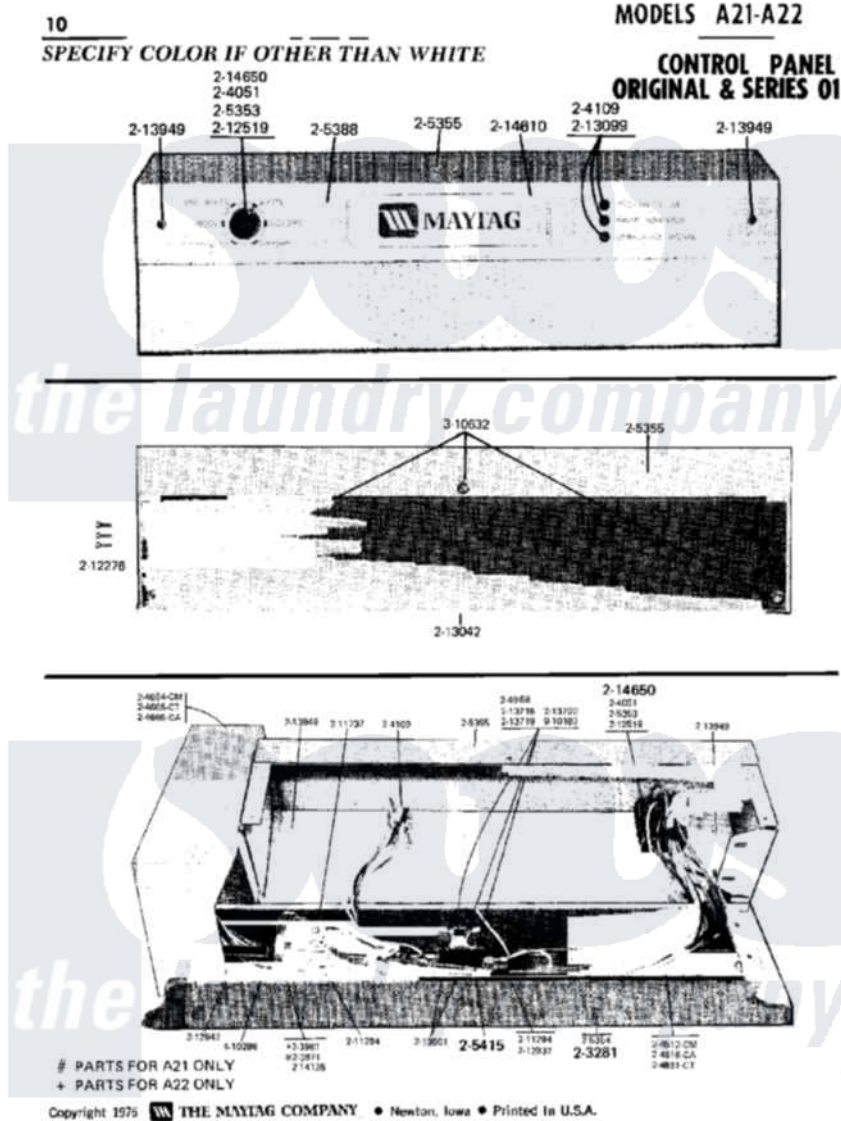

Maytag A22CM 05 - CONTROL PANEL

Maytag Residential Maytag A22CM Washer Parts Parts Diagram 05 - CONTROL PANEL
Click on the part number to view part

Item	Original Part Number	Replaced By	Status	Part Description
001	NLA		Not Available	TOP COVER-WHITE
002	205415	279347		Switch-Lid
003	203961	22004474		Switch- Pr
005	204051	22204051		Knob
006	204109			Light, Signal
007	NLA		Not Available	MAIN WIRE HARNESS
008	NLA		Not Available	MAIN WIRE HARNESS
009	NLA		Not Available	CONTROL CENTER-WHITE
010	NLA		Not Available	CONTROL CENTER-WHITE
011	NLA		Not Available	CONTROL CENTER-WHITE
012	NLA		Not Available	MAIN WIRE HARNESS
013	204968			Plunger And Bracket Assembly--W
014	205353			Switch, DiAl-A-Fabric
015	NLA		Not Available	TOP COVER-WHITE
016	NLA		Not Available	CONTROL COVER-WHITE

017	NLA		Not Available	CONTROL PANEL WITH LENS
018	211294	90767		Screw, 8A X 3/8 HeX Washer Head Tapping
019	211737	248562		Terminal
020	212276	W10116760		Screw
021	212519	488234		Screw 8-32 X 1/4
022	212937		Not Available	BARRIER, MOISTURE
023	212942	22001619		Tube, Water Level Switch
024	213042		Not Available	PANEL, BACK
025	213099			Lens For Control Panel
026	213501			Screw, No.6-20 X 1-1/8 Inch
027	213718			Plunger, Lid Switch
028	213719		Not Available	LEVER, UNBALANCE
029	213720			Spring, Lid Switch
030	213949			Screw, No.8-18 X 5/16 Inch
031	214135		Not Available	CLIP, FASTENER
032	214610			Bumper, Lid
033	Y310632	1163839		Screw
034	410296	596669		Clamp, Manifold
035	910182	25-7809		Screw, No.6-20 1/2 Flthd Torx
036	214650			Screw For 2-4051 Knob