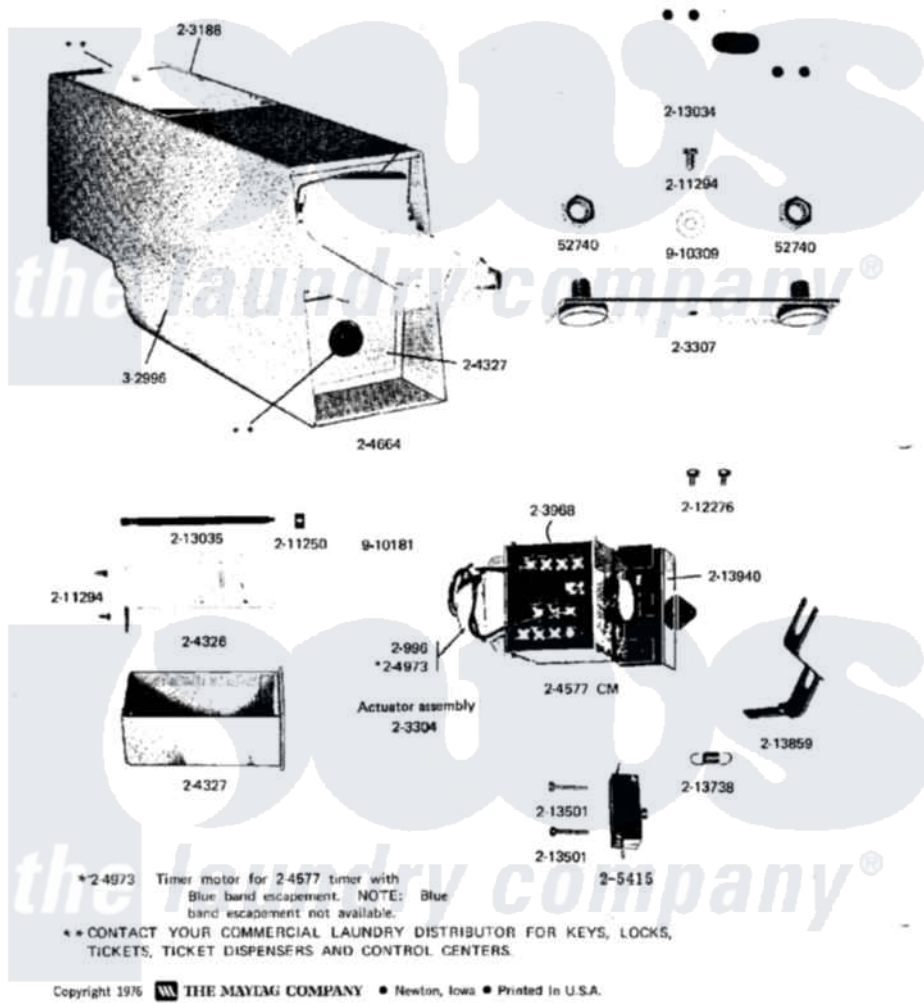

Maytag A22CM 06 - CM CONTROL CENTER

14

SPECIFY COLOR IF OTHER THAN WHITE

MODELS A21-A22

CM CONTROL CENTER

Maytag [Residential Maytag A22CM Washer Parts](#) Parts Diagram 06 - CM CONTROL CENTER

[Click on the part number to view part](#)

Item	Original Part Number	Replaced By	Status	Part Description
001	Y052740	62739		Nut, Lock
002	NLA		Not Available	TIMER MOTOR, A
003	205415	279347		Switch-Lid
004	203188		Not Available	TIMER ACCESS DOOR (WHT)
005	NLA		Not Available	ACTUATOR KIT-WASHER SLIDES--N
006	NLA		Not Available	MTG. STRAP---NA
007	203761			DOOR, ACCESS (WHT)
008	NLA		Not Available	HARNES--SWITCH TO TIMER
009	NLA		Not Available	ANTI-INERTIA LATCH
010	NLA		Not Available	COIN DROP ASSEMBLY
011	NLA		Not Available	COIN BOX-WHITE---NA
012	NLA		Not Available	MAIN WIRE HARNESS
013	204577		Not Available	TIMER WITH KNOB AND PIN
014	NLA		Not Available	CONTROL CENTER-WHITE

015	204973		Motor, Timer
016	NLA	Not Available	COUNTER KIT WITH ACTUATOR
017	211294	90767	Screw, 8A X 3/8 HeX Washer Head Tapping
018	NLA	Not Available	FASTENER
019	211294	90767	Screw, 8A X 3/8 HeX Washer Head Tapping
020	212276	W10116760	Screw
021	NLA	Not Available	GASKET UNDER CONTROL CENTER
022	213035		Bolt, Locking
023	213501		Screw, No.6-20 X 1-1/8 Inch
024	NLA	Not Available	SPRING WASHER FOR LOCK
025	212951		Screw, No.6-32 X 1/4 Inch
026	NLA	Not Available	SPRING TENSION LEVER RETURN
027	NLA	Not Available	LEVER ARM FOR SWITCH
028	NLA	Not Available	MOUNTING BRACKET FOR TIMER
029	NLA	Not Available	OUTER CASE-WHITE
030	910309		Washer, Mounting Strap
031	910181		Lockwasher, Terminal Block