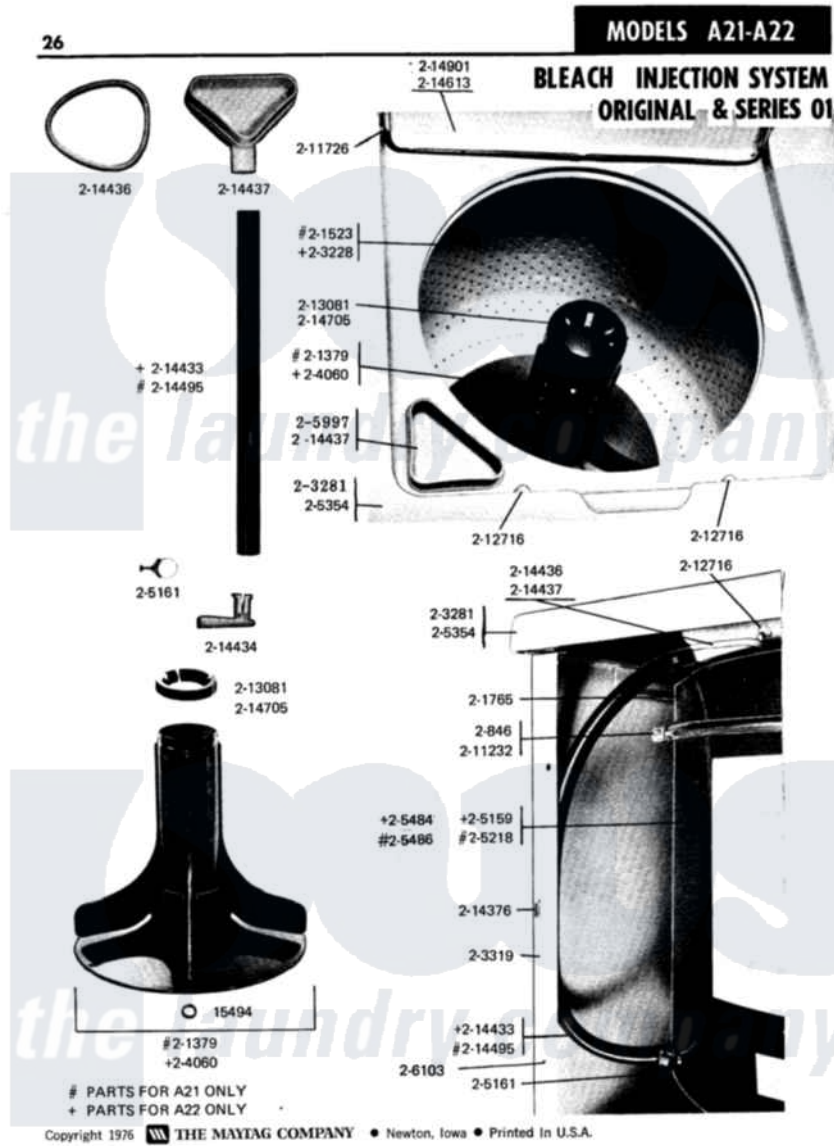

Maytag A22CM 11 - BLEACH INJECTION SYSTEM

Maytag Residential Maytag A22CM Washer Parts Parts Diagram 11 - BLEACH INJECTION SYSTEM
Click on the part number to view part

Item	Original Part Number	Replaced By	Status	Part Description
001	Y015494			Stop Ring-Agitator Shaft
002	200846			Clamp - Tub Cover
003	201765		Not Available	COVER, TUB
004	203228		Not Available	TUB, INNER PART NOT USED
005	NLA		Not Available	CABINET-WHITE
006	204060			Agitator W/Cap, Screw And Washer
007	205159	205484		Tub, Outer Part Not Used
008	205161	489503		Clamp
009	NLA		Not Available	TOP COVER-WHITE
010	211232			Seal, Tub Cover
011	211726			Hinge, Ball Lid
012	212716			Bumper, Lid
013	213081			Cap, Dispenser
014	214376	22002331		Spacer, Front Panel
015	214433			Tube, Inlet Part Not Used

016	214434		Spout, Deflector
017	214436		Gasket
018	214437	215577	Bleach Inlet White
019	214493	59920-2	Rivet
020	NLA	Not Available	LID-WHITE
021	214705		Cap, Capacitor
022	205484		Tub, Outer Part Not Used
023	214901	Not Available	LID-WHITE
024	206103		Capacitor Kit
025	205997		Non-Bleach Conversion Kit