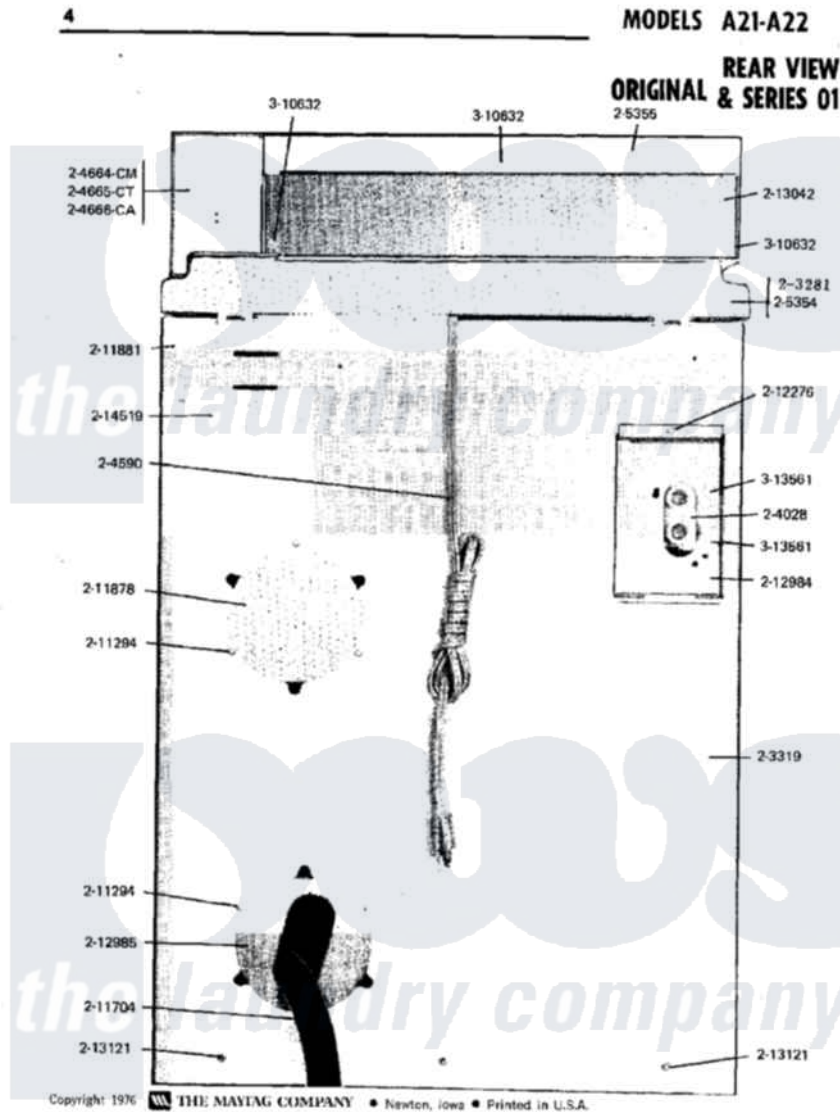

# Maytag A22CT 02 - REAR VIEW

Maytag Residential Maytag A22CT Washer Parts Parts Diagram 02 - REAR VIEW  
 Click on the part number to view part

| Item | Original Part Number   | Replaced By               | Status        | Part Description                            |
|------|------------------------|---------------------------|---------------|---|
| 001  | NLA                    |                           | Not Available | TOP COVER-WHITE                             |
| 002  | NLA                    |                           | Not Available | CABINET-WHITE                               |
| 003  | 204028                 | <a href="#">205613</a>    |               | Water Valve                                 |
| 004  | <a href="#">204590</a> |                           |               | Cord, Power                                 |
| 005  | NLA                    |                           | Not Available | CONTROL CENTER-WHITE                        |
| 006  | NLA                    |                           | Not Available | CONTROL CENTER-WHITE                        |
| 007  | NLA                    |                           | Not Available | CONTROL CENTER-WHITE                        |
| 008  | NLA                    |                           | Not Available | TOP COVER-WHITE                             |
| 009  | NLA                    |                           | Not Available | CONTROL COVER-WHITE                         |
| 010  | 210186                 | <a href="#">3370225</a>   |               | Screw                                       |
| 011  | 211294                 | <a href="#">90767</a>     |               | Screw, 8A X 3/8 HeX Washer Head Tapping     |
| 012  | <a href="#">211704</a> |                           |               | Hose, Drain                                 |
| 013  | NLA                    |                           | Not Available | PLATE, ACCESS                               |
| 014  | <a href="#">211881</a> |                           |               | Grommet, Cord Part Not Used-Gas Models Only |
| 015  | 212276                 | <a href="#">W10116760</a> |               | Screw                                       |