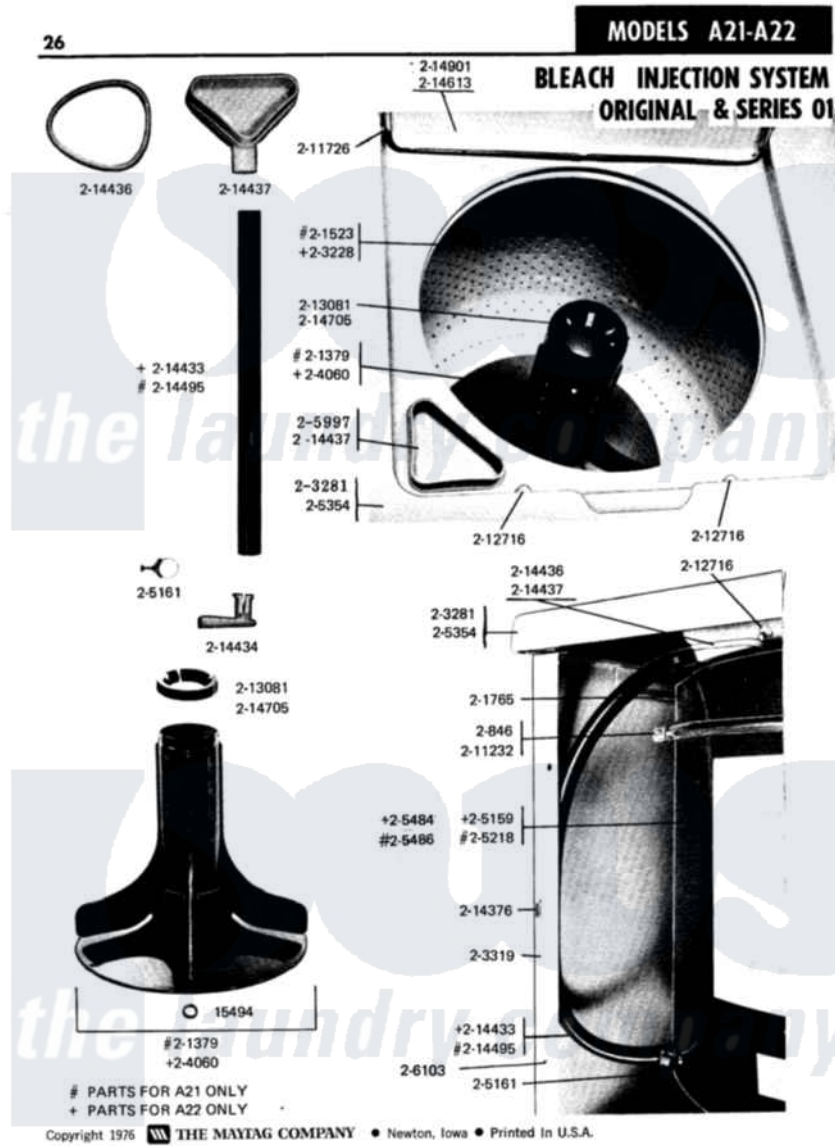

Maytag A22CT 12 - BLEACH INJECTION SYSTEM

Maytag Residential Maytag A22CT Washer Parts Parts Diagram 12 - BLEACH INJECTION SYSTEM
Click on the part number to view part

Item	Original Part Number	Replaced By	Status	Part Description
001	Y015494			Stop Ring-Agitator Shaft
002	200846			Clamp - Tub Cover
003	201765		Not Available	COVER, TUB
004	203228		Not Available	TUB, INNER PART NOT USED
005	NLA		Not Available	CABINET-WHITE
006	204060			Agitator W/Cap, Screw And Washer
007	205159	205484		Tub, Outer Part Not Used
008	205161	489503		Clamp
009	NLA		Not Available	TOP COVER-WHITE
010	211232			Seal, Tub Cover
011	211726			Hinge, Ball Lid
012	212716			Bumper, Lid
013	213081			Cap, Dispenser
014	214376	22002331		Spacer, Front Panel
015	214433			Tube, Inlet Part Not Used

016	214434		Spout, Deflector
017	214436		Gasket
018	214437	215577	Bleach Inlet White
019	214493	59920-2	Rivet
020	NLA	Not Available	LID-WHITE
021	214705		Cap, Capacitor
022	205484		Tub, Outer Part Not Used
023	214901	Not Available	LID-WHITE
024	206103		Capacitor Kit
025	205997		Non-Bleach Conversion Kit