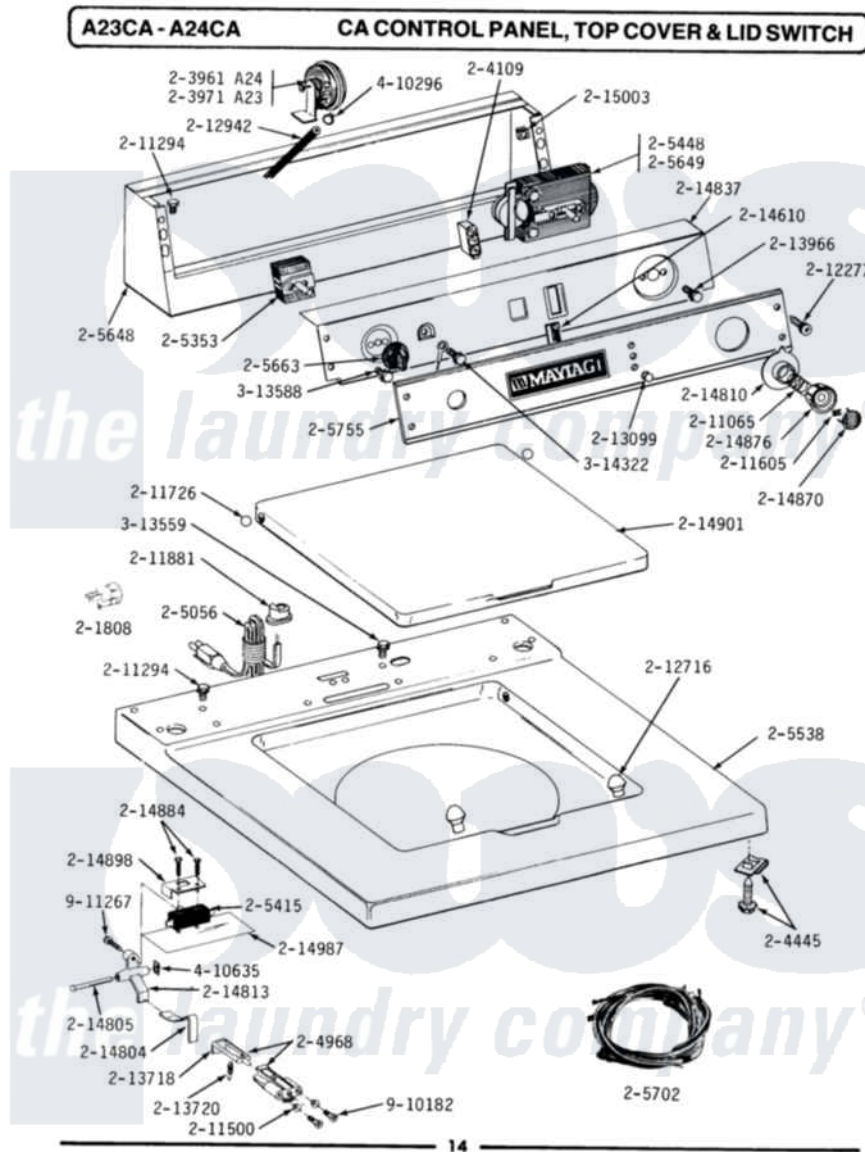

Maytag A23CA 01 - CA CONTROL PANEL, TOP COVER & LID SWITCH

Maytag Residential Maytag A23CA Washer Parts Parts Diagram 01 - CA CONTROL PANEL, TOP COVER & LID SWITCH

Click on the part number to view part

Item	Original Part Number	Replaced By	Status	Part Description
001	Y201808			Converter
002	203961	22004474		Switch- Pr
003	203971	203970		Switch, Water Level
004	204109			Light, Signal
005	204445			Screw And Fastener Assembly
006	204968			Plunger And Bracket Assembly--W
007	205056	204590		Cord, Power
008	205353			Switch, DiAl-A-Fabric
009	205415	279347		Switch-Lid
010	205448		Not Available	MOTOR, TIMER (120-60)
011	NLA		Not Available	TOP COVER-WHITE
012	NLA		Not Available	CONSOLE-WHITE
013	205649			Timer
014	205663			Knob For Selector Switch
015	NLA		Not Available	MAIN WIRE HARNESS