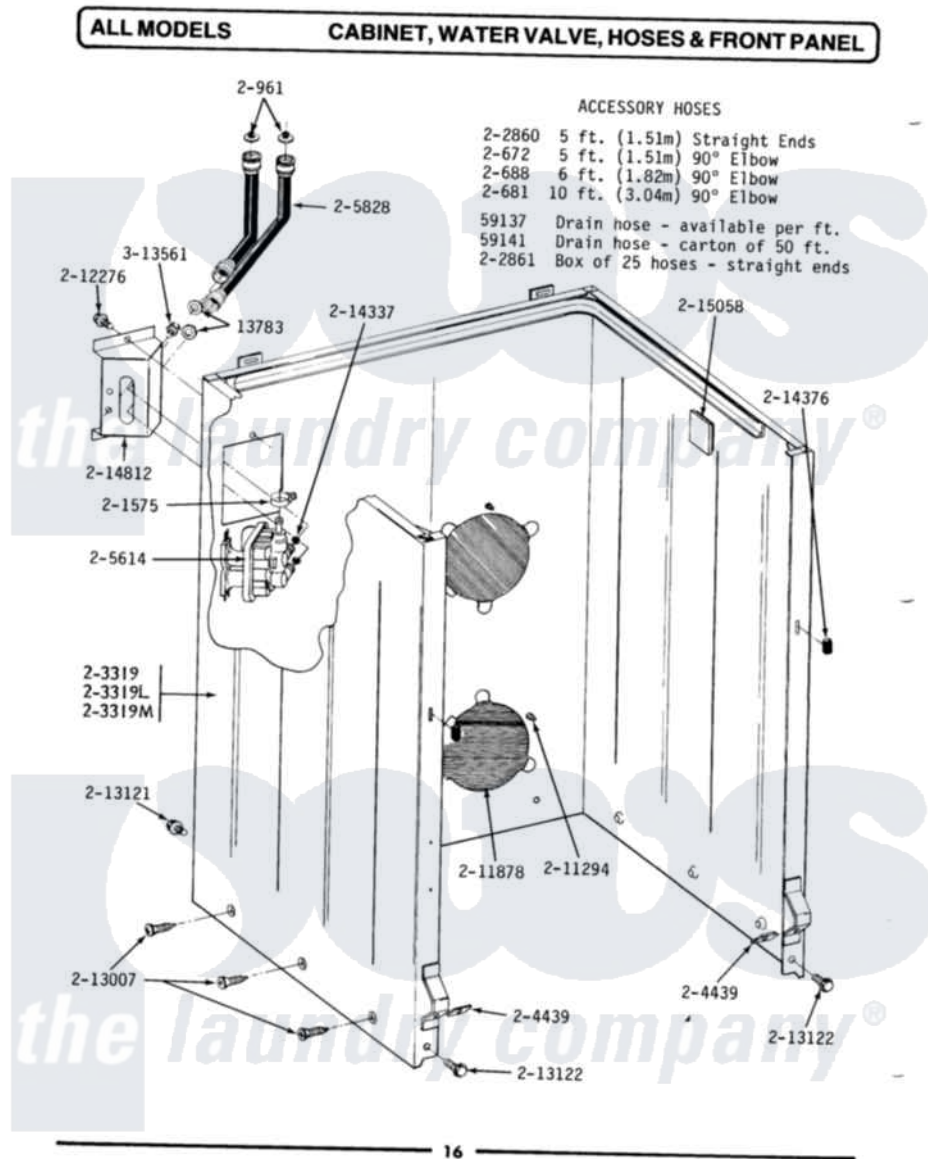

Maytag A23CA 02 - CABINET, WATER VALVE, HOSES & FRNT PANEL

Maytag Residential Maytag A23CA Washer Parts Parts Diagram 02 - CABINET, WATER VALVE, HOSES & FRNT PANEL

Click on the part number to view part

Item	Original Part Number	Replaced By	Status	Part Description
001	Y013783			Washer, Inlet Hose
002	Y059137	Y059141		Ctn. 50 Ft. 31/32 Drain Hose
003	Y059141			Ctn. 50 Ft. 31/32 Drain Hose
004	200461	285655		Clamp, Hose
005	200672	76314		Hose, Inlet 6 Ft. Hose With Elbow
006	200681	21001467		Hose- 10'
007	200688	76314		Hose, Inlet 6 Ft. Hose With Elbow
008	Y200832			Capacitor
009	200908	285655		Clamp, Hose
010	200961	12001413		Strainer And Washer Kit
011	201112	76660		Break-Sphn
012	201575			Clamp, Hose
013	202860			Inlet Hose Assembly
014	202861	202860		Inlet Hose Assembly

015	203237		No.17 Wire With Terminal
016	NLA	Not Available	CABINET-WHITE
017	NLA	Not Available	(ALMOND)
018	204439		Screw And Fstner Assembly
019	205614	205613	Water Valve
020	205828	202860	Inlet Hose Assembly
021	206103		Capacitor Kit
022	211111	16272	Connector, Straight
023	211149		Clip, Capacitor
024	211294	90767	Screw, 8A X 3/8 HeX Washer Head Tapping
025	211448		Clamp
026	NLA	Not Available	PLATE, ACCESS
027	212276	W10116760	Screw
028	212982	22001650	Fastener, Spring
029	212998		Not Available
029	212998		PANEL, FRONT (WHT)
030	212998L		Not Available
030	212998L		FRONT PANEL-ALMOND
031	213007		Xfor Cabinet See Cabinet, Back
032	213121	3400111	Screw, 12-14 X 5/8
033	213122	27001200	Screw
034	213846		Guard, Belt
035	214337	96160	Screen
036	214376	22002331	Spacer, Front Panel
037	214768	211704	Hose, Drain
038	214812	22002361	Bracket, Water Valve
039	215057	211704	Hose, Drain
040	215058		Pad, Cabinet Bumper
041	Y310842	8182296	Screw, Agitator
042	Y313561		Screw----NA