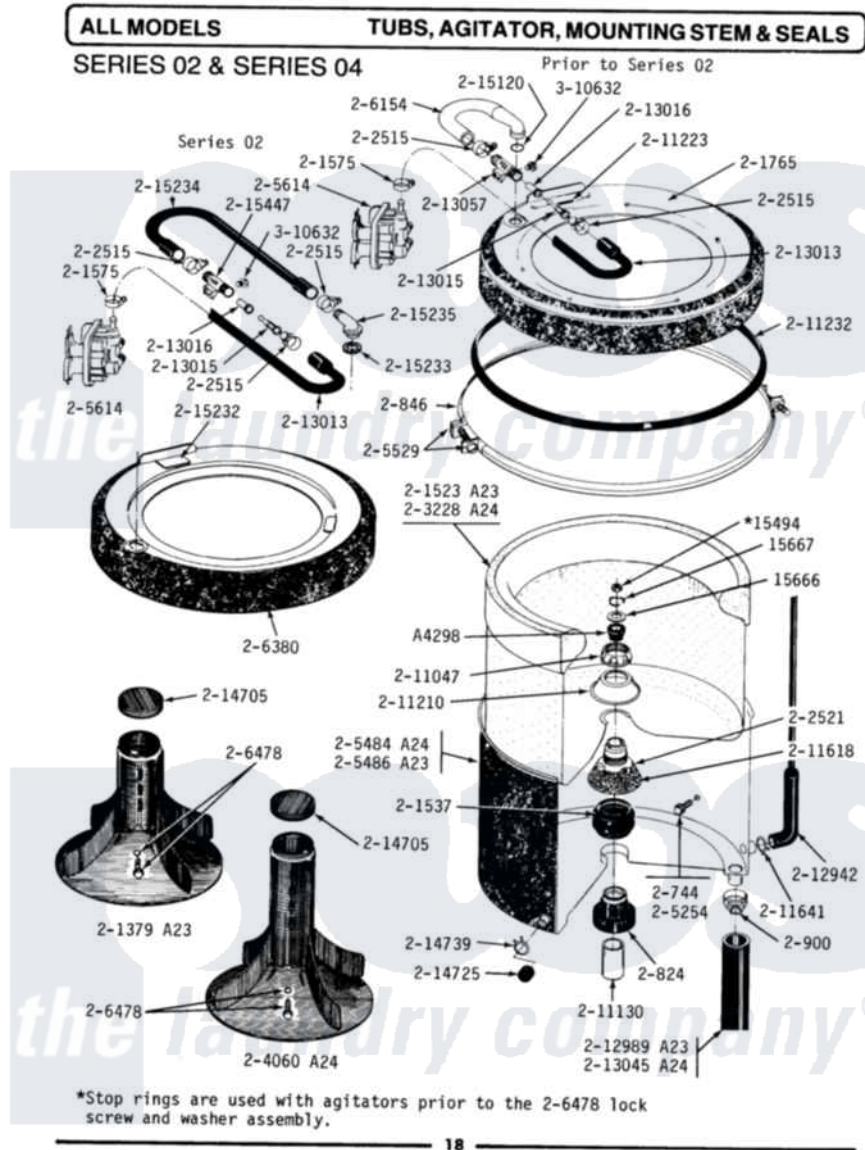

Maytag A23CA 03 - TUB, AGITATOR, MOUNTING STEM & SEAL

Maytag Residential Maytag A23CA Washer Parts Parts Diagram 03 - TUB, AGITATOR, MOUNTING STEM & SEAL
 Click on the part number to view part

Item	Original Part Number	Replaced By	Status	Part Description
001	Y0A4298	6-0A57420		Seal- Agitator
002	Y015494			Stop Ring-Agitator Shaft
003	Y015666			Washer, Retaining -
004	Y015667			Retaining Ring
005	Y054867			Washer, Lock
006	200744	W10175939		Bolt
007	200824	6-2040130		Tub Bearin
008	200846			Clamp - Tub Cover
009	200900	616099		Clamp
010	201379		Not Available	AGITATOR - BLACK
011	NLA		Not Available	INNER TUB
012	201537	6-2095720		Mounting S
013	201575			Clamp, Hose
014	201765		Not Available	COVER, TUB
015	202515	596669		Clamp, Manifold
016	202521	6-2095720		Mounting S