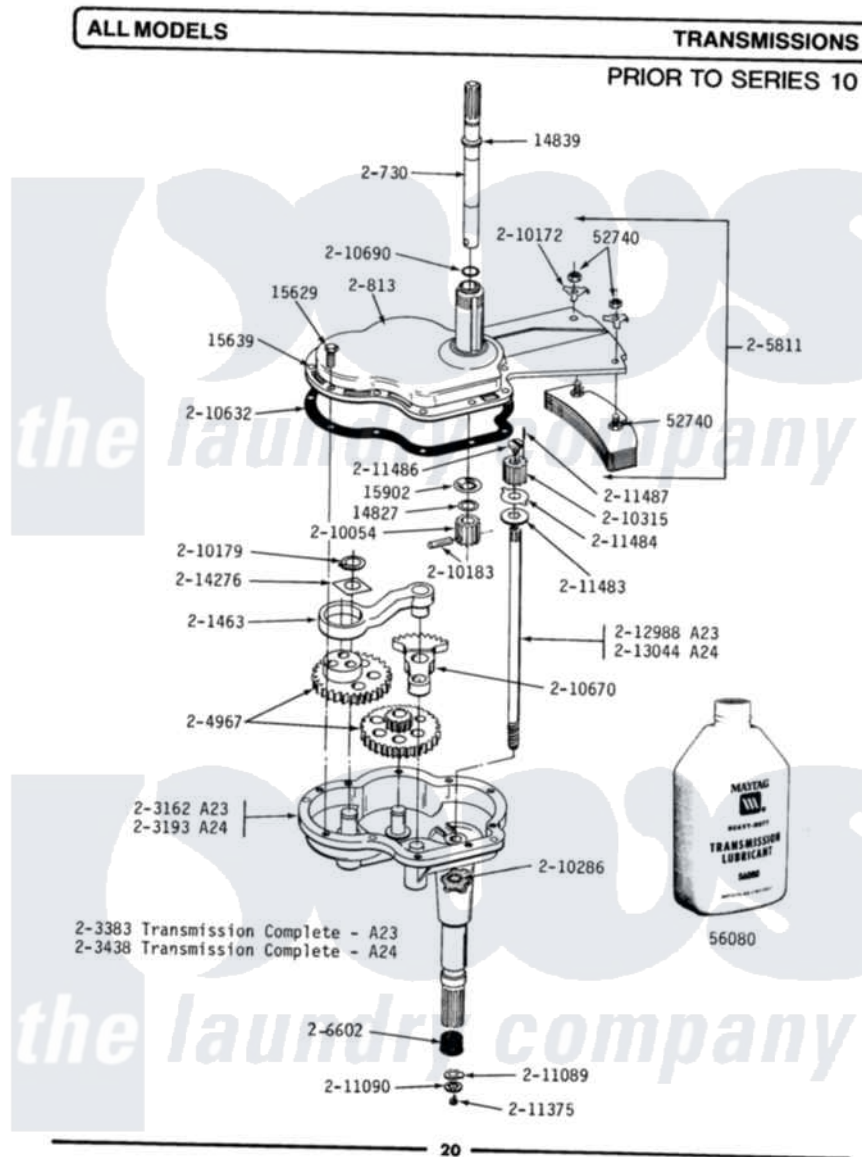

Maytag A23CA 04 - TRANSMISSIONS

Maytag Residential Maytag A23CA Washer Parts Parts Diagram 04 - TRANSMISSIONS
Click on the part number to view part

Item	Original Part Number	Replaced By	Status	Part Description
001	Y014827			Washer-Center Shaft
002	Y014839			Collar-Drive Shaft
003	Y015629			Bolt, Grinding Chamber
004	NLA		Not Available	DOWEL PIN
005	Y015902			Spring For Agitator
006	Y052740	62739		Nut, Lock
007	Y056080	6-0560800		Oil
008	200730	22002124		Shaft-Agi
009	NLA		Not Available	GEAR CASE COVER ASSEMBLY
010	NLA		Not Available	PITMAN WITH WRIST PIN
011	NLA		Not Available	GEAR HOUSING W/STUDS & TUBE
012	NLA		Not Available	GEAR HOUSING W/STUDS & TUBE
013	203383	W10172458		Transmison
014	203438	W10172457		Transmison

015	204967		Gear Kit-Power Fin Agitator
016	NLA	Not Available	COUNTERWEIGHT
017	206602	207843	Lip Seal Repair Kit
018	210054		Pinion
019	NLA	Not Available	LOCK WASHER
020	NLA	Not Available	RETAINING RING
021	210183		Groove Pin
022	210286		Seal
023	210315		Pinion
024	210632	22210632	Gasket
025	NLA	Not Available	SEGMENT
026	210690		Seal, Rubber
027	211089		Lug, Stop Pulley
028	211090	22003555	Washer, Stop Lug
029	211375	681582	Screw
030	211483	6-2114830	Washer- SP
031	211484		Washer, Lug
032	211486		Screw, 3/8-16 X 1/2 Inch
033	NLA	Not Available	GROOV-PIN
034	212988		Part Not Used
035	213044		Shaft, Center
036	NLA	Not Available	WASHER FOR GEARS