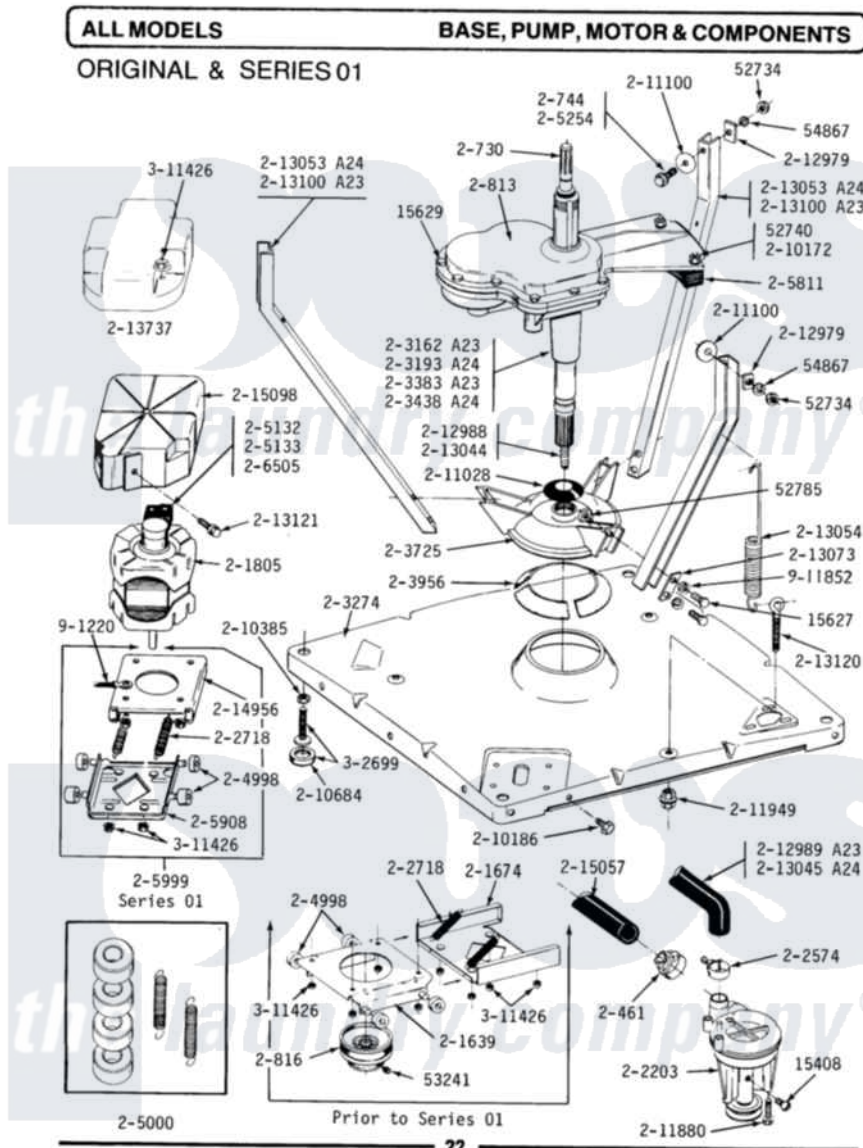

# Maytag A23CA 05 - BASE, PUMP, MOTOR & COMPONENTS

Maytag Residential Maytag A23CA Washer Parts Parts Diagram 05 - BASE, PUMP, MOTOR & COMPONENTS  
 Click on the part number to view part

Item	Original Part Number	Replaced By	Status	Part Description
001	Y015408	<a href="#">22003235</a>		Screw, Bearing Insert
002	<a href="#">Y015627</a>			Screw- Hex
003	<a href="#">Y015629</a>			Bolt, Grinding Chamber
004	<a href="#">Y052734</a>			Nut, Carrage Bolts And Bracket
005	Y052740	<a href="#">62739</a>		Nut, Lock
006	<a href="#">Y052785</a>			Nut, Brace To Damper
007	<a href="#">Y053241</a>			Set Screw, Motor Pulley
008	<a href="#">Y054867</a>			Washer, Lock
009	200461	<a href="#">285655</a>		Clamp, Hose
010	200730	<a href="#">22002124</a>		Shaft- Agi
011	200744	<a href="#">W10175939</a>		Bolt
012	NLA		Not Available	GEAR CASE COVER ASSEMBLY
013	200816	<a href="#">6-2008160</a>		Pulley- MO
014	<a href="#">201639</a>			Upper Motor Mount
015	201674		Not Available	LOWER MOTOR MOUNT----