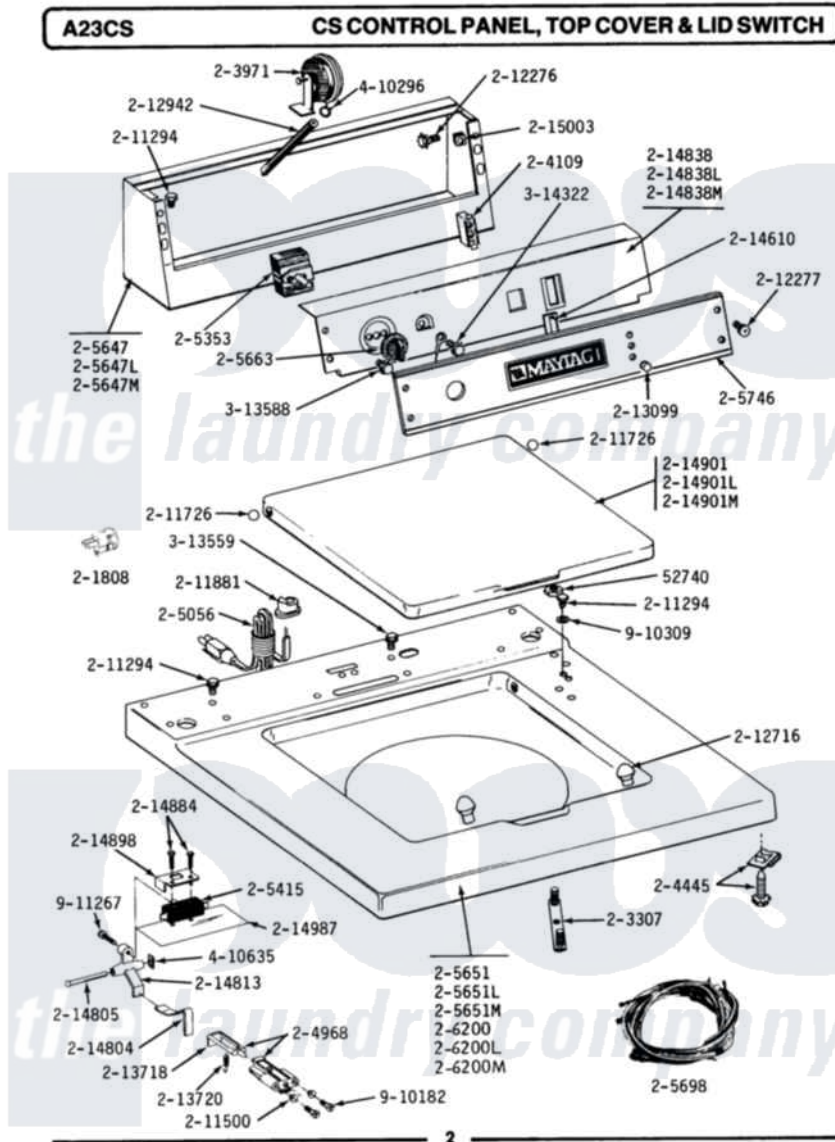

Maytag A23CSL 01 - CONTROL PANEL, TOP COVER & LID SWITCH

Maytag Residential Maytag A23CSL Washer Parts Parts Diagram 01 - CONTROL PANEL, TOP COVER & LID SWITCH
 Click on the part number to view part

Item	Original Part Number	Replaced By	Status	Part Description
001	Y052740	62739		Nut, Lock
002	Y201808			Converter
003	NLA		Not Available	MTG. STRAP---NA
004	203971	203970		Switch, Water Level
005	204109			Light, Signal
006	204445			Screw And Fastener Assembly
007	204968			Plunger And Bracket Assembly--W
008	205056	204590		Cord, Power
009	205353			Switch, DiAl-A-Fabric
010	205415	279347		Switch-Lid
011	NLA		Not Available	CONSOLE-WHITE
012	NLA		Not Available	CONSOLE-ALMOND
013	205651		Not Available	TOP COVER-WHITE
014	NLA		Not Available	TOP COVER-ALMOND---NA
015	205663			Knob For Selector Switch
016	205698			Main Wire Harness