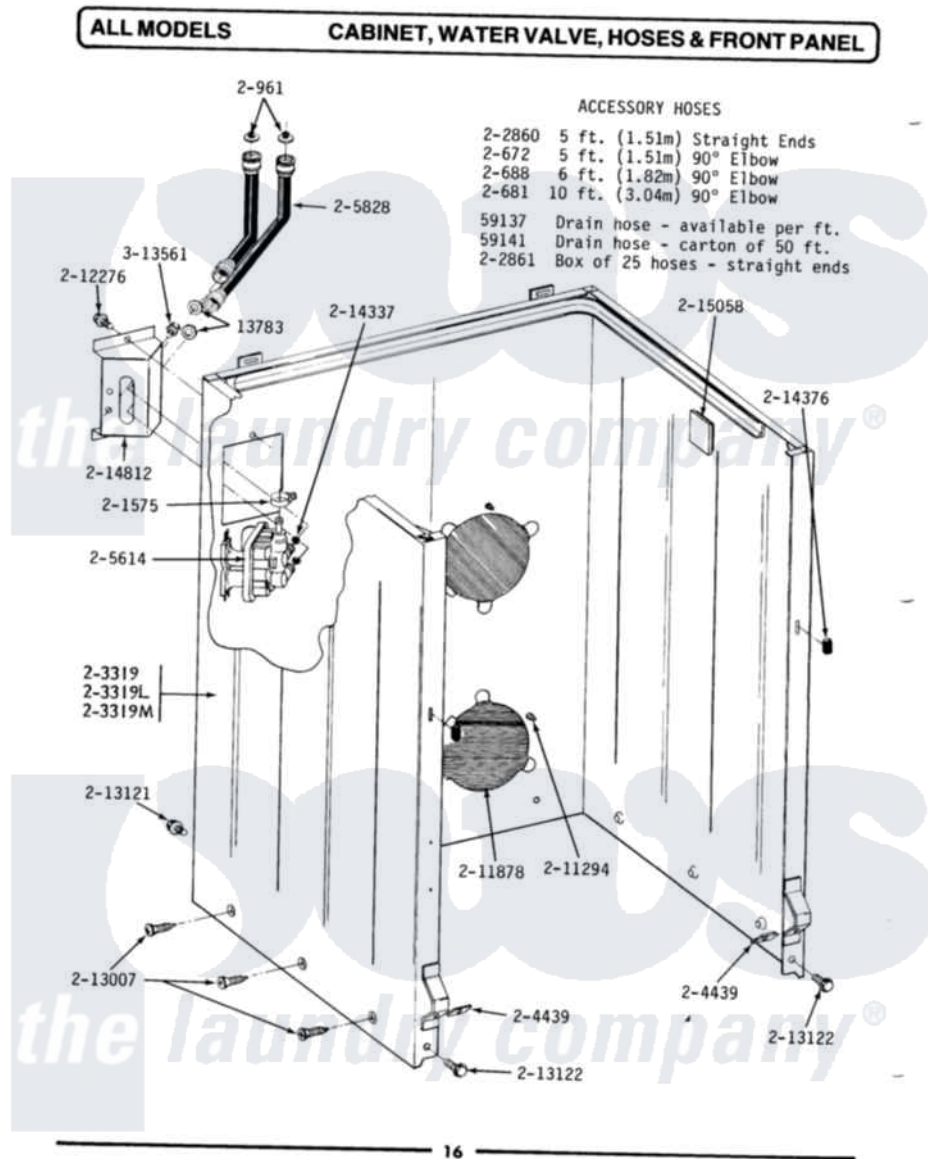

Maytag A23CSL 04 - CABINET, WATER VALVE, HOSES & FRNT PANEL

Maytag Residential Maytag A23CSL Washer Parts Diagram 04 - CABINET, WATER VALVE, HOSES & FRNT PANEL

Click on the part number to view part

Item	Original Part Number	Replaced By	Status	Part Description
001	Y013783			Washer, Inlet Hose
002	Y059137	Y059141		Ctn. 50 Ft. 31/32 Drain Hose
003	Y059141			Ctn. 50 Ft. 31/32 Drain Hose
004	200461	285655		Clamp, Hose
005	200672	76314		Hose, Inlet 6 Ft. Hose With Elbow
006	200681	21001467		Hose- 10'
007	200688	76314		Hose, Inlet 6 Ft. Hose With Elbow
008	Y200832			Capacitor
009	200908	285655		Clamp, Hose
010	200961	12001413		Strainer And Washer Kit
011	201112	76660		Break-Sphn
012	201575			Clamp, Hose
013	202860			Inlet Hose Assembly
014	202861	202860		Inlet Hose Assembly

015	203237		No.17 Wire With Terminal
016	NLA	Not Available	CABINET-WHITE
017	NLA	Not Available	(ALMOND)
018	204439		Screw And Fstner Assembly
019	205614	205613	Water Valve
020	205828	202860	Inlet Hose Assembly
021	206103		Capacitor Kit
022	211111	16272	Connector, Straight
023	211149		Clip, Capacitor
024	211294	90767	Screw, 8A X 3/8 HeX Washer Head Tapping
025	211448		Clamp
026	NLA	Not Available	PLATE, ACCESS
027	212276	W10116760	Screw
028	212982	22001650	Fastener, Spring
029	212998		Not Available
029	212998		PANEL, FRONT (WHT)
030	212998L		Not Available
030	212998L		FRONT PANEL-ALMOND
031	213007		Xfor Cabinet See Cabinet, Back
032	213121	3400111	Screw, 12-14 X 5/8
033	213122	27001200	Screw
034	213846		Guard, Belt
035	214337	96160	Screen
036	214376	22002331	Spacer, Front Panel
037	214768	211704	Hose, Drain
038	214812	22002361	Bracket, Water Valve
039	215057	211704	Hose, Drain
040	215058		Pad, Cabinet Bumper
041	Y310842	8182296	Screw, Agitator
042	Y313561		Screw----NA