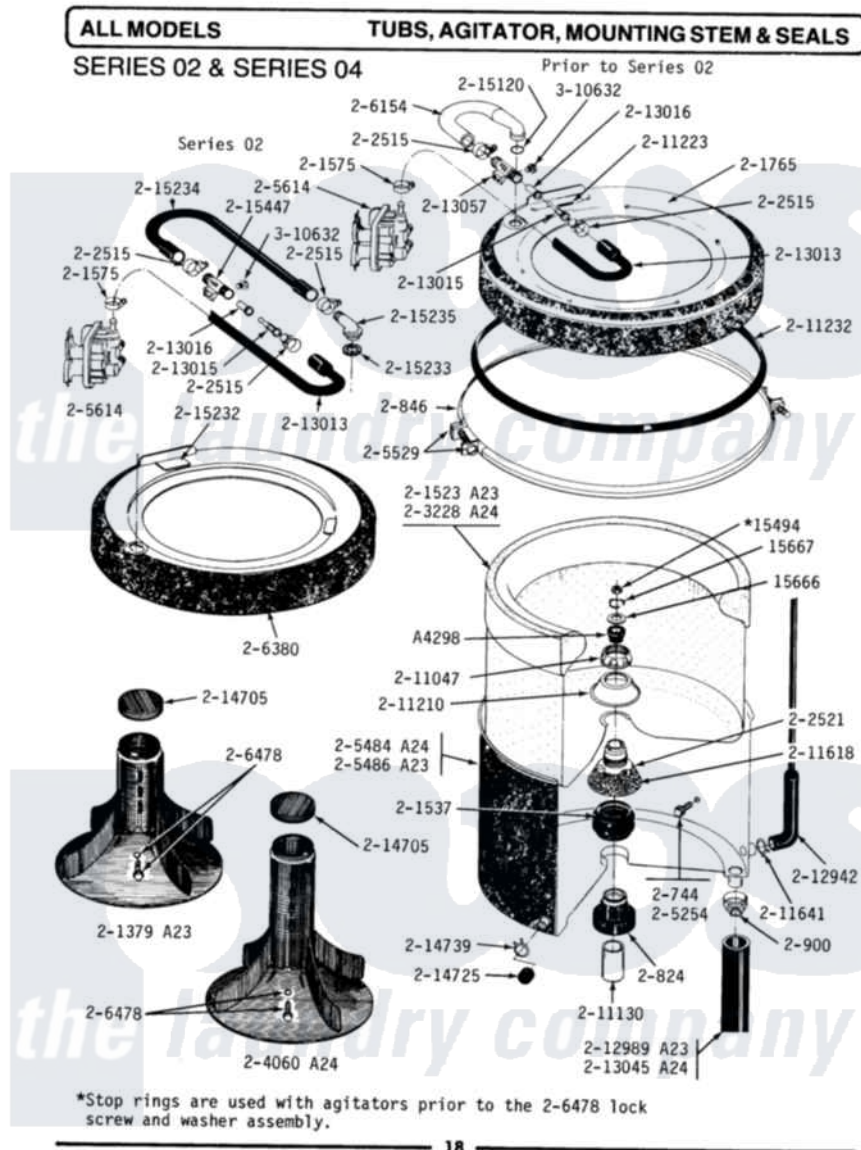

# Maytag A23CSL 05 - TUB, AGITATOR, MOUNTING STEM & SEAL

Maytag Residential Maytag A23CSL Washer Parts Parts Diagram 05 - TUB, AGITATOR, MOUNTING STEM & SEAL  
 Click on the part number to view part

Item	Original Part Number	Replaced By	Status	Part Description
001	Y0A4298	<a href="#">6-0A57420</a>		Seal- Agitator
002	<a href="#">Y015494</a>			Stop Ring-Agitator Shaft
003	<a href="#">Y015666</a>			Washer, Retaining -
004	<a href="#">Y054867</a>			Washer, Lock
005	200744	<a href="#">W10175939</a>		Bolt
006	200824	<a href="#">6-2040130</a>		Tub Bearin
007	<a href="#">200846</a>			Clamp - Tub Cover
008	200900	<a href="#">616099</a>		Clamp
009	201379		Not Available	AGITATOR - BLACK
010	NLA		Not Available	INNER TUB
011	NLA		Not Available	INNER TUB
012	201537	<a href="#">6-2095720</a>		Mounting S
013	<a href="#">201575</a>			Clamp, Hose
014	201765		Not Available	COVER, TUB
015	202515	<a href="#">596669</a>		Clamp, Manifold
016	202521	<a href="#">6-2095720</a>		Mounting S