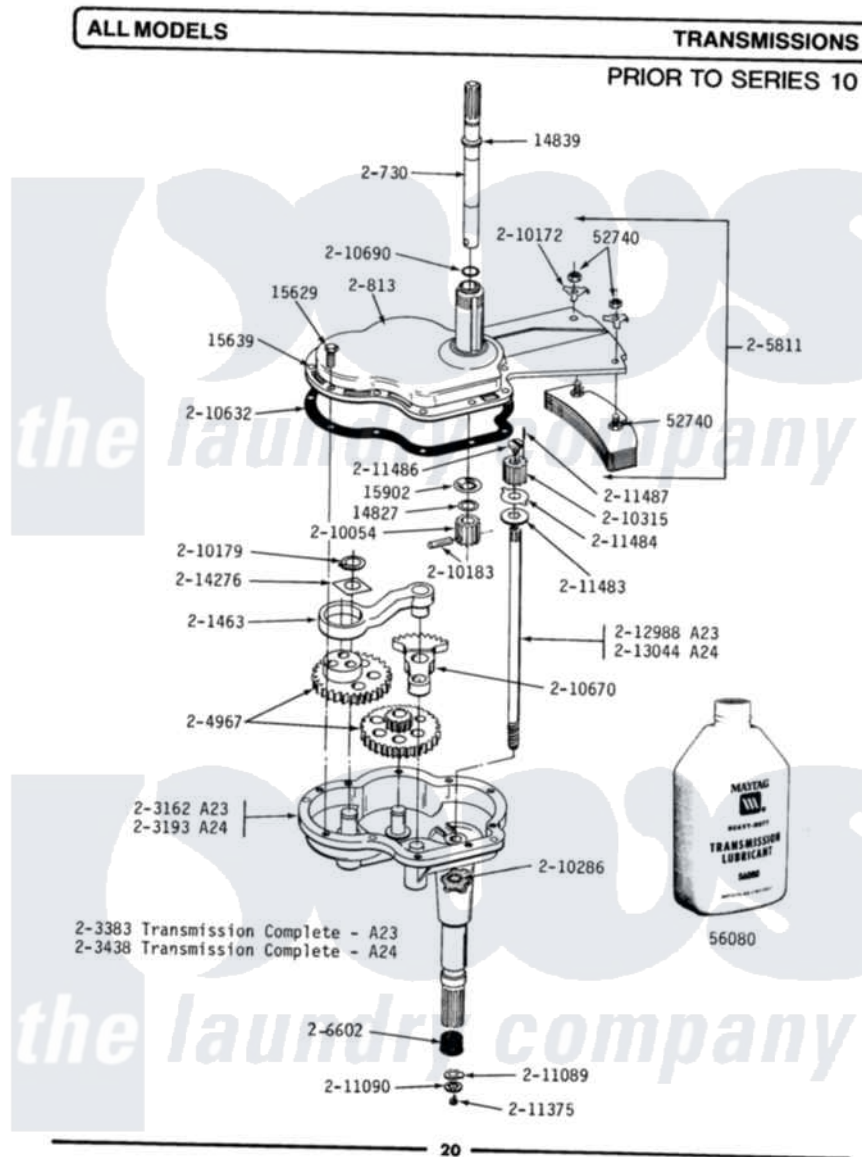

Maytag A23CSL 06 - TRANSMISSION

Maytag Residential Maytag A23CSL Washer Parts Parts Diagram 06 - TRANSMISSION
Click on the part number to view part

Item	Original Part Number	Replaced By	Status	Part Description
001	Y014827			Washer-Center Shaft
002	Y014839			Collar-Drive Shaft
003	Y015629			Bolt, Grinding Chamber
004	NLA		Not Available	DOWEL PIN
005	Y015902			Spring For Agitator
006	Y052740	62739		Nut, Lock
007	Y056080	6-0560800		Oil
008	200730	22002124		Shaft-Agi
009	NLA		Not Available	GEAR CASE COVER ASSEMBLY
010	NLA		Not Available	PITMAN WITH WRIST PIN
011	NLA		Not Available	GEAR HOUSING W/STUDS & TUBE
013	203383	W10172458		Transmison
015	204967			Gear Kit-Power Fin Agitator
016	NLA		Not Available	COUNTERWEIGHT
017	206602	207843		Lip Seal Repair Kit

018	210054		Pinion
019	NLA	Not Available	LOCK WASHER
020	NLA	Not Available	RETAINING RING
021	210183		Groove Pin
022	210286		Seal
023	210315		Pinion
024	210632	22210632	Gasket
025	NLA	Not Available	SEGMENT
026	210690		Seal, Rubber
027	211089		Lug, Stop Pulley
028	211090	22003555	Washer, Stop Lug
029	211375	681582	Screw
030	211483	6-2114830	Washer- SP
031	211484		Washer, Lug
032	211486		Screw, 3/8-16 X 1/2 Inch
033	NLA	Not Available	GROOV-PIN
034	212988		Part Not Used
036	NLA	Not Available	WASHER FOR GEARS