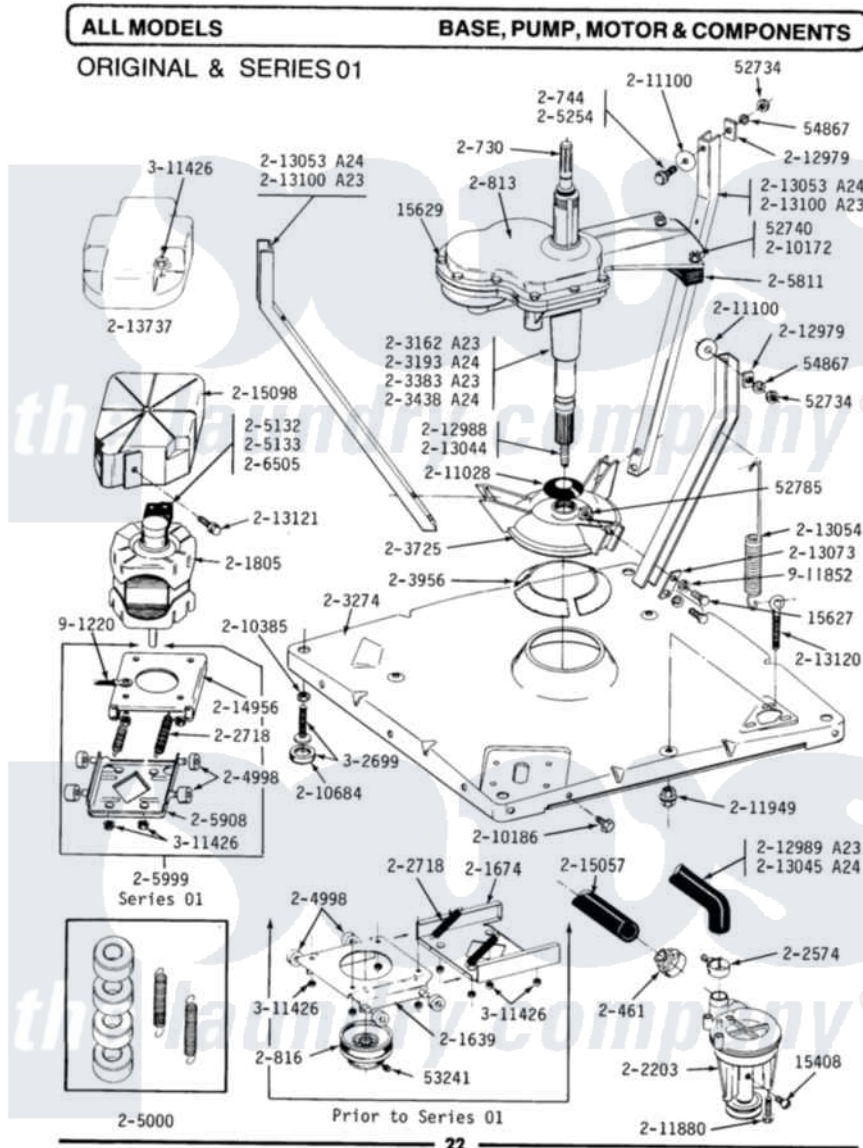

Maytag A23CSL 07 - BASE, PUMP, MOTOR & COMPONENTS

Maytag Residential Maytag A23CSL Washer Parts Parts Diagram 07 - BASE, PUMP, MOTOR & COMPONENTS
 Click on the part number to view part

Item	Original Part Number	Replaced By	Status	Part Description
001	Y015408	22003235		Screw, Bearing Insert
002	Y015627			Screw- Hex
003	Y015629			Bolt, Grinding Chamber
004	Y052734			Nut, Carrage Bolts And Bracket
005	Y052740	62739		Nut, Lock
006	Y052785			Nut, Brace To Damper
007	Y053241			Set Screw, Motor Pulley
008	Y054867			Washer, Lock
009	200461	285655		Clamp, Hose
010	200730	22002124		Shaft- Agi
011	200744	W10175939		Bolt
012	NLA		Not Available	GEAR CASE COVER ASSEMBLY
013	200816	6-2008160		Pulley- MO
014	201639			Upper Motor Mount
015	201674		Not Available	LOWER MOTOR MOUNT----