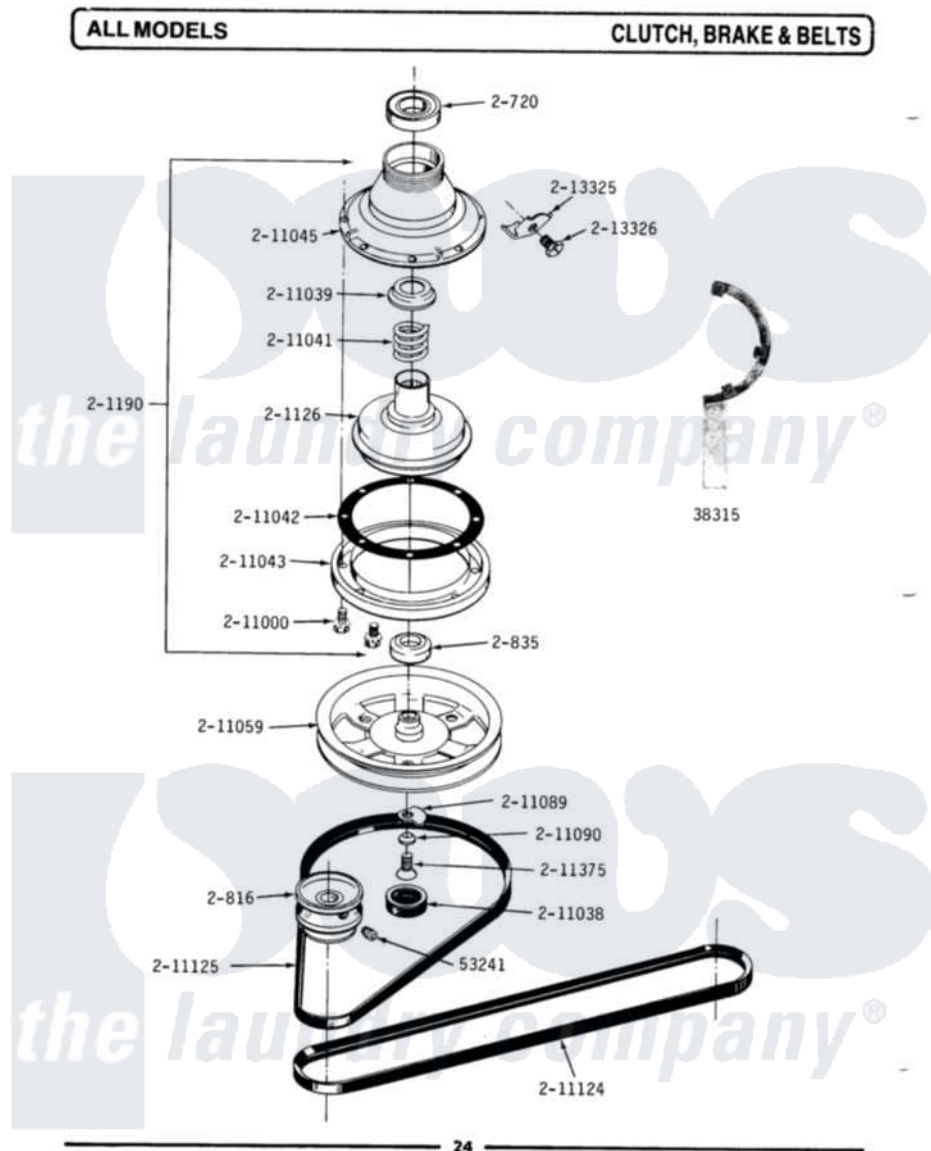

Maytag A23CSL 08 - CLUTCH, BRAKE & BELTS

Maytag Residential Maytag A23CSL Washer Parts Parts Diagram 08 - CLUTCH, BRAKE & BELTS
 Click on the part number to view part

Item	Original Part Number	Replaced By	Status	Part Description
001	Y038315	038315		Tool
002	Y053241			Set Screw, Motor Pulley
003	Y200720	22003441		Bearing, Rear
004	200816	6-2008160		Pulley- MO
005	200835			Bearing, Brake Rotor
006	201126	6-2011900		Brake Asse
007	201190	6-2011900		Brake Asse
008	211000			SCREW, BRAKE DRUM (HEX HEAD)
009	NLA		Not Available	CAP, OIL RETAINER
010	211039	6-2011900		Brake Asse
011	211041	6-2011900		Brake Asse
012	211042	6-2011900		Brake Asse
013	211043	6-2011900		Brake Asse
014	211045	6-2011900		Brake Asse
015	211059	6-2301530		Pulley
016	211089			Lug, Stop Pulley

017	211090	22003555	Washer, Stop Lug
018	211124		Part Not Used
019	211125		V Belt, Drive Pulley
020	211375	681582	Screw
021	213325		Clip, Retaining
022	213326		Bolt, Sems Retaining Clip