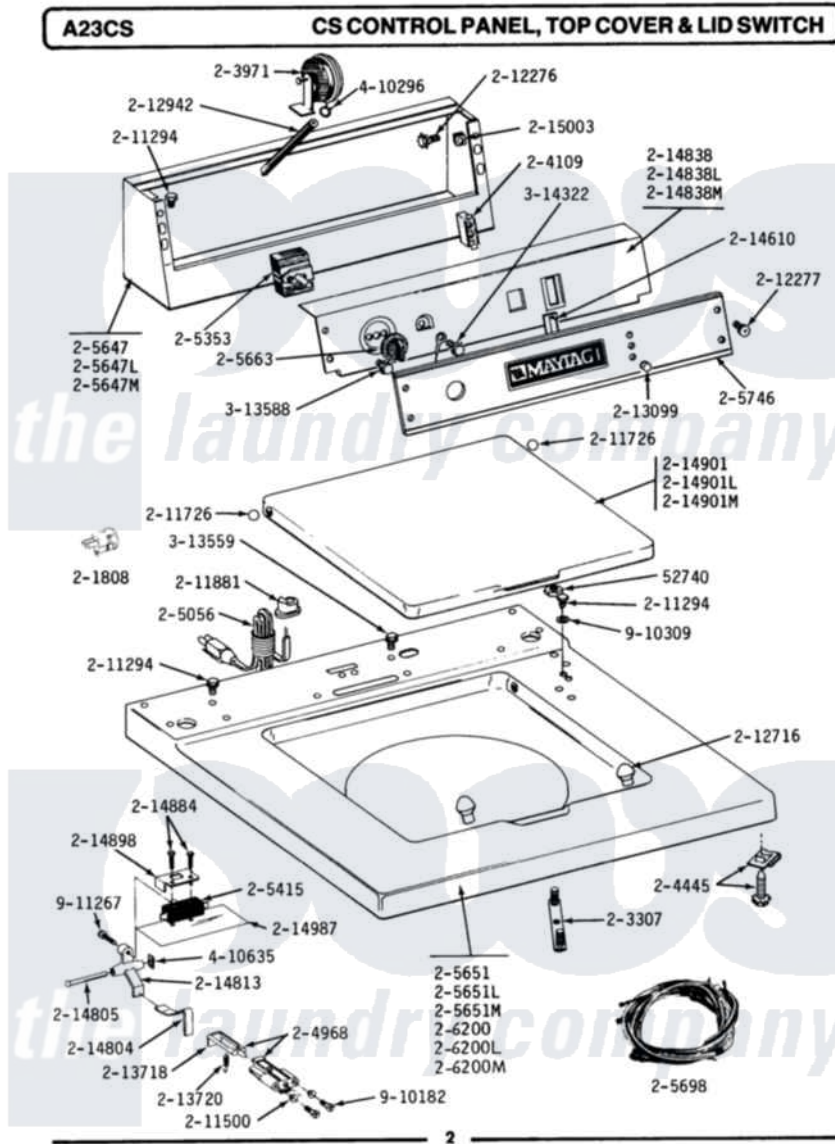

Maytag A23CSW 01 - CONTROL PANEL, TOP COVER & LID SWITCH

Maytag Residential Maytag A23CSW Washer Parts Parts Diagram 01 - CONTROL PANEL, TOP COVER & LID SWITCH

Click on the part number to view part

Item	Original Part Number	Replaced By	Status	Part Description
001	Y052740	62739		Nut, Lock
002	Y201808			Converter
003	NLA		Not Available	MTG. STRAP----NA
004	203971	203970		Switch, Water Level
005	204109			Light, Signal
006	204445			Screw And Fastener Assembly
007	204968			Plunger And Bracket Assembly--W
008	205056	204590		Cord, Power
009	205353			Switch, DIAl-A-Fabric
010	205415	279347		Switch-Lid
011	NLA		Not Available	CONSOLE-WHITE
012	NLA		Not Available	CONSOLE-ALMOND
013	205651		Not Available	TOP COVER-WHITE
014	NLA		Not Available	TOP COVER-ALMOND----NA
015	205663			Knob For Selector Switch