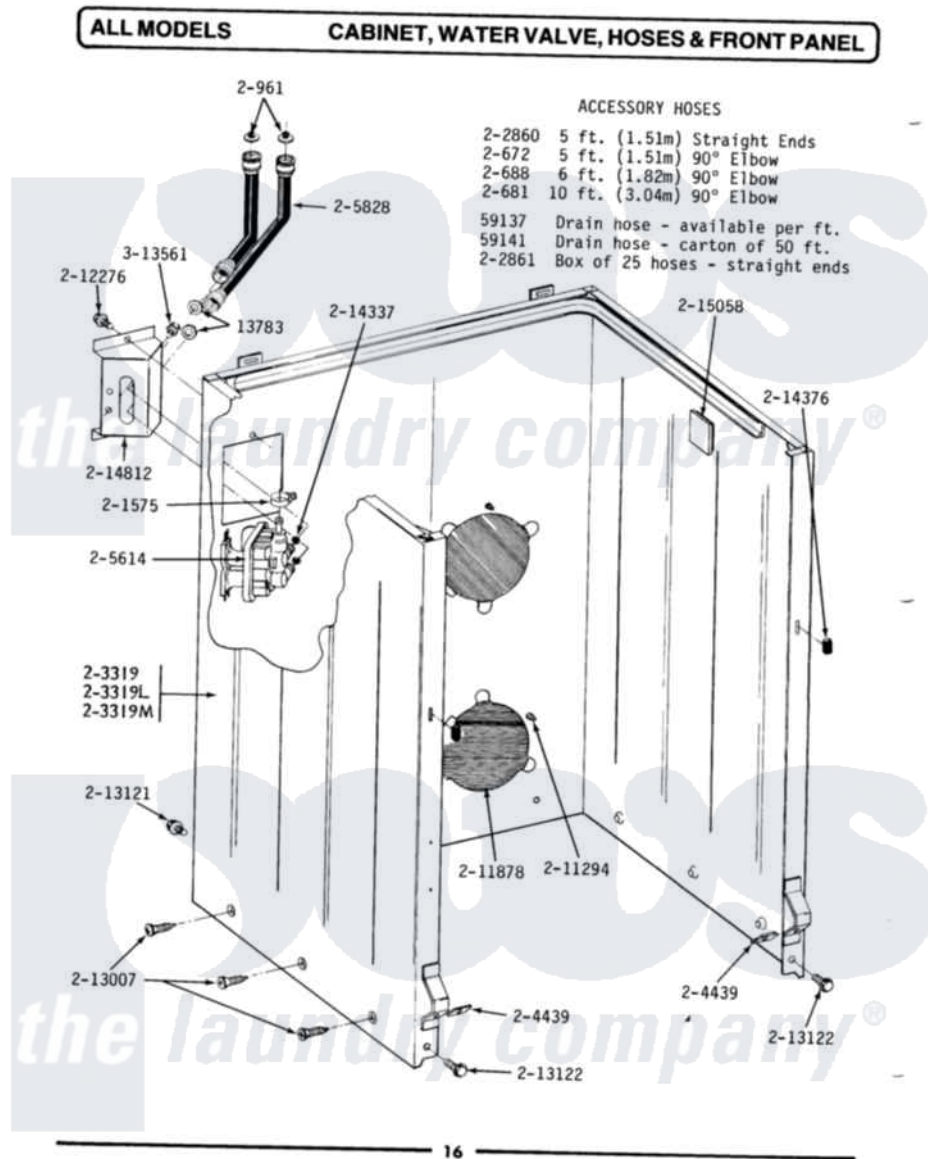

# Maytag A23CSW 04 - CABINET, WATER VALVE, HOSES & FRNT PANEL

Maytag Residential Maytag A23CSW Washer Parts Parts Diagram 04 - CABINET, WATER VALVE, HOSES & FRNT PANEL

Click on the part number to view part

Item	Original Part Number	Replaced By	Status	Part Description
001	<a href="#">Y013783</a>			Washer, Inlet Hose
002	Y059137	<a href="#">Y059141</a>		Ctn. 50 Ft. 31/32 Drain Hose
003	<a href="#">Y059141</a>			Ctn. 50 Ft. 31/32 Drain Hose
004	200461	<a href="#">285655</a>		Clamp, Hose
005	200672	<a href="#">76314</a>		Hose, Inlet 6 Ft. Hose With Elbow
006	200681	<a href="#">21001467</a>		Hose- 10'
007	200688	<a href="#">76314</a>		Hose, Inlet 6 Ft. Hose With Elbow
008	<a href="#">Y200832</a>			Capacitor
009	200908	<a href="#">285655</a>		Clamp, Hose
010	200961	<a href="#">12001413</a>		Strainer And Washer Kit
011	201112	<a href="#">76660</a>		Break-Sphn
012	<a href="#">201575</a>			Clamp, Hose
013	<a href="#">202860</a>			Inlet Hose Assembly
014	202861	<a href="#">202860</a>		Inlet Hose Assembly