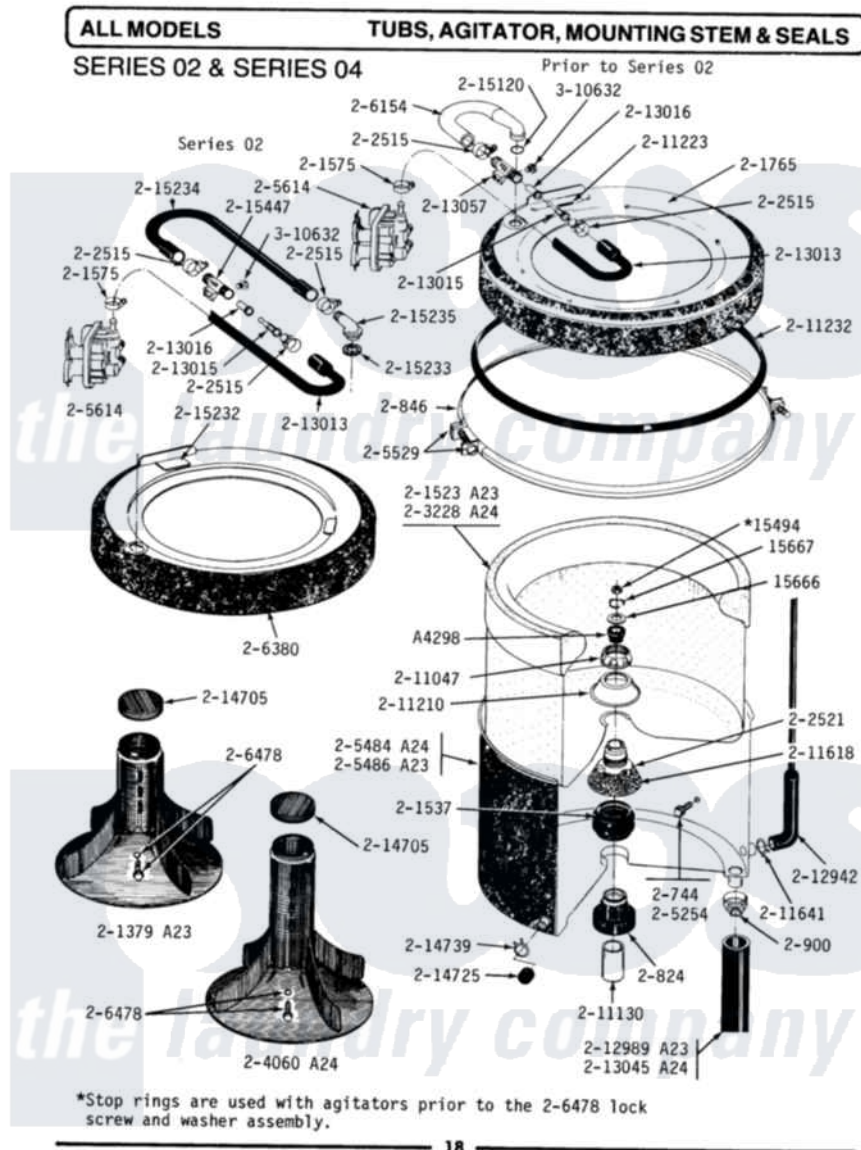

Maytag A23CSW 05 - TUB, AGITATOR, MOUNTING STEM & SEAL

Maytag Residential Maytag A23CSW Washer Parts Parts Diagram 05 - TUB, AGITATOR, MOUNTING STEM & SEAL
 Click on the part number to view part

Item	Original Part Number	Replaced By	Status	Part Description
001	Y0A4298	6-0A57420		Seal- Agitator
002	Y015494			Stop Ring-Agitator Shaft
003	Y015666			Washer, Retaining -
004	Y054867			Washer, Lock
005	200744	W10175939		Bolt
006	200824	6-2040130		Tub Bearin
007	200846			Clamp - Tub Cover
008	200900	616099		Clamp
009	201379		Not Available	AGITATOR - BLACK
010	NLA		Not Available	INNER TUB
011	NLA		Not Available	INNER TUB
012	201537	6-2095720		Mounting S
013	201575			Clamp, Hose
014	201765		Not Available	COVER, TUB
015	202515	596669		Clamp, Manifold
016	202521	6-2095720		Mounting S

018	204012	6-2095720	Mounting S
019	204013	6-2040130	Tub Bearin
021	205254	W10175938	Bolt
023	205486		Not Available PART NOT USED
024	205529		Nut And Bolt Kit For Tub Clam
025	205614	205613	Water Valve
026	206154		Injector Tube With Seal
027	206380		Not Available COVER, TUB
028	206531	W10276607	Hose
029	206683	206680	Water Injector Assembly
030	211047	6-2110472	Nut- Clamp
031	211100		Washer, Outer Tub
032	211130		Bearing Liner, Tub Bearing
033	211210		Washer, Clamping Nut
034	211223		Bumper, Unbalance
035	211232		Seal, Tub Cover
036	211618	22001423	Set Screw, Mounting Stem
037	211641		Clamp, 1-1/16"
038	212942	22001619	Tube, Water Level Switch
039	Y212989		Hose, Outer Tub To Pump
040	213013		Hose, Injector
041	213015		Nozzle, Injector
042	213016	216201	Nozzle
044	213057	22213057	Sleeve- In
045	214705		Cap, Capacitor
046	214725		Cap For Spout-Outer Tub
047	214739	596669	Clamp, Manifold
048	215120		Seal For Injector Tube
049	215232		Bumper, Unbalance
050	215233		Seal For Injector Tube
051	Y215234		Hose, Injector Fill
052	215235		Tube, Injector
053	215447		Sleeve For Injector
054	Y310632	1163839	Screw